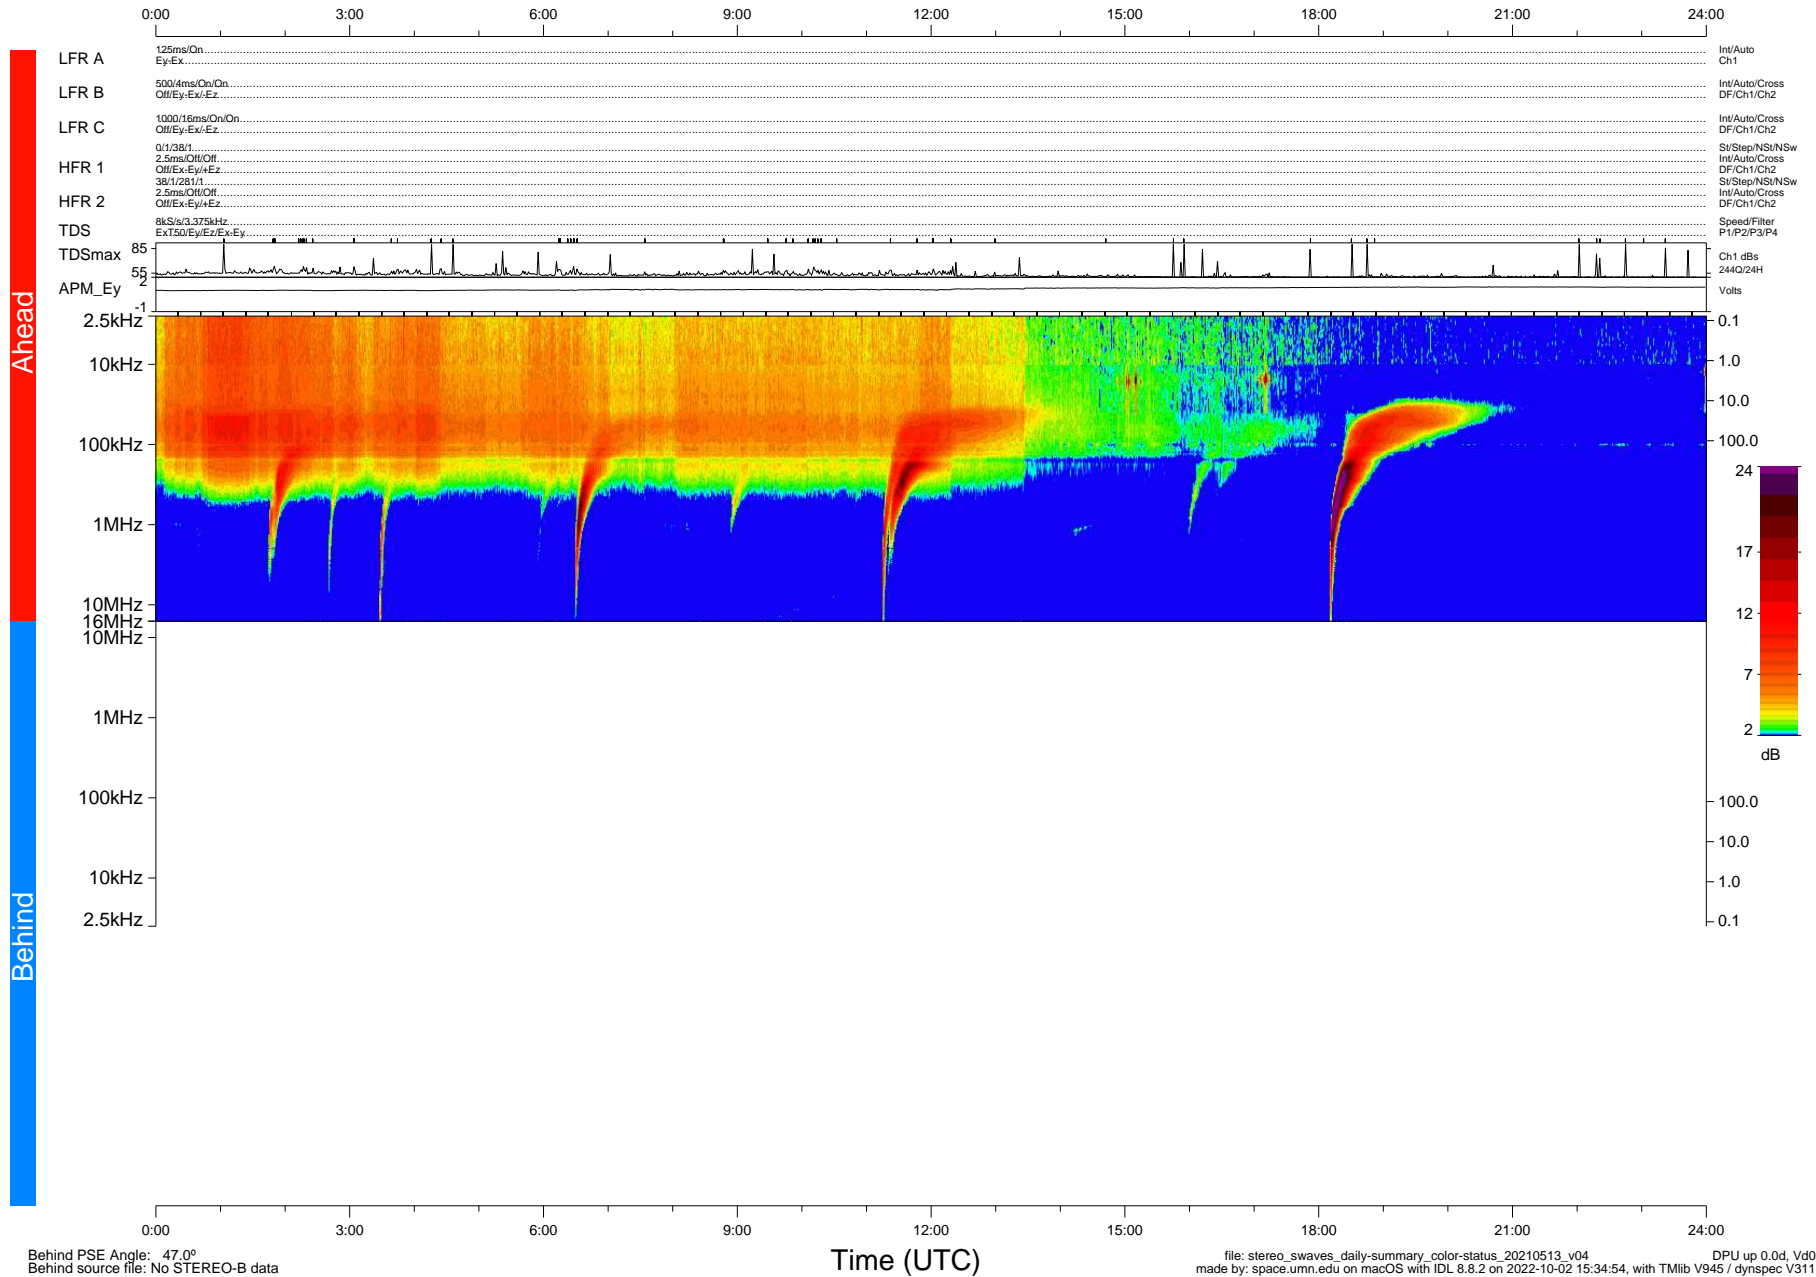

STEREO/WAVES Daily Summary - 13-May-2021 (DOY 133)

Ahead source file: swaves_ahead_2021_133_1_05.fin (Recovery: 100.0% HK, 106% Pkts)
 Ahead PSE Angle: -51.9°

DPU up 2136.9d, V412d38

Behind PSE Angle: 47.0°
 Behind source file: No STEREO-B data

Time (UTC)

file: stereo_swaves_daily-summary_color-status_20210513_v04 DPU up 0.0d, Vd0
 made by: space.umn.edu on macOS with IDL 8.8.2 on 2022-10-02 15:34:54, with Tlib V945 / dynspec V311