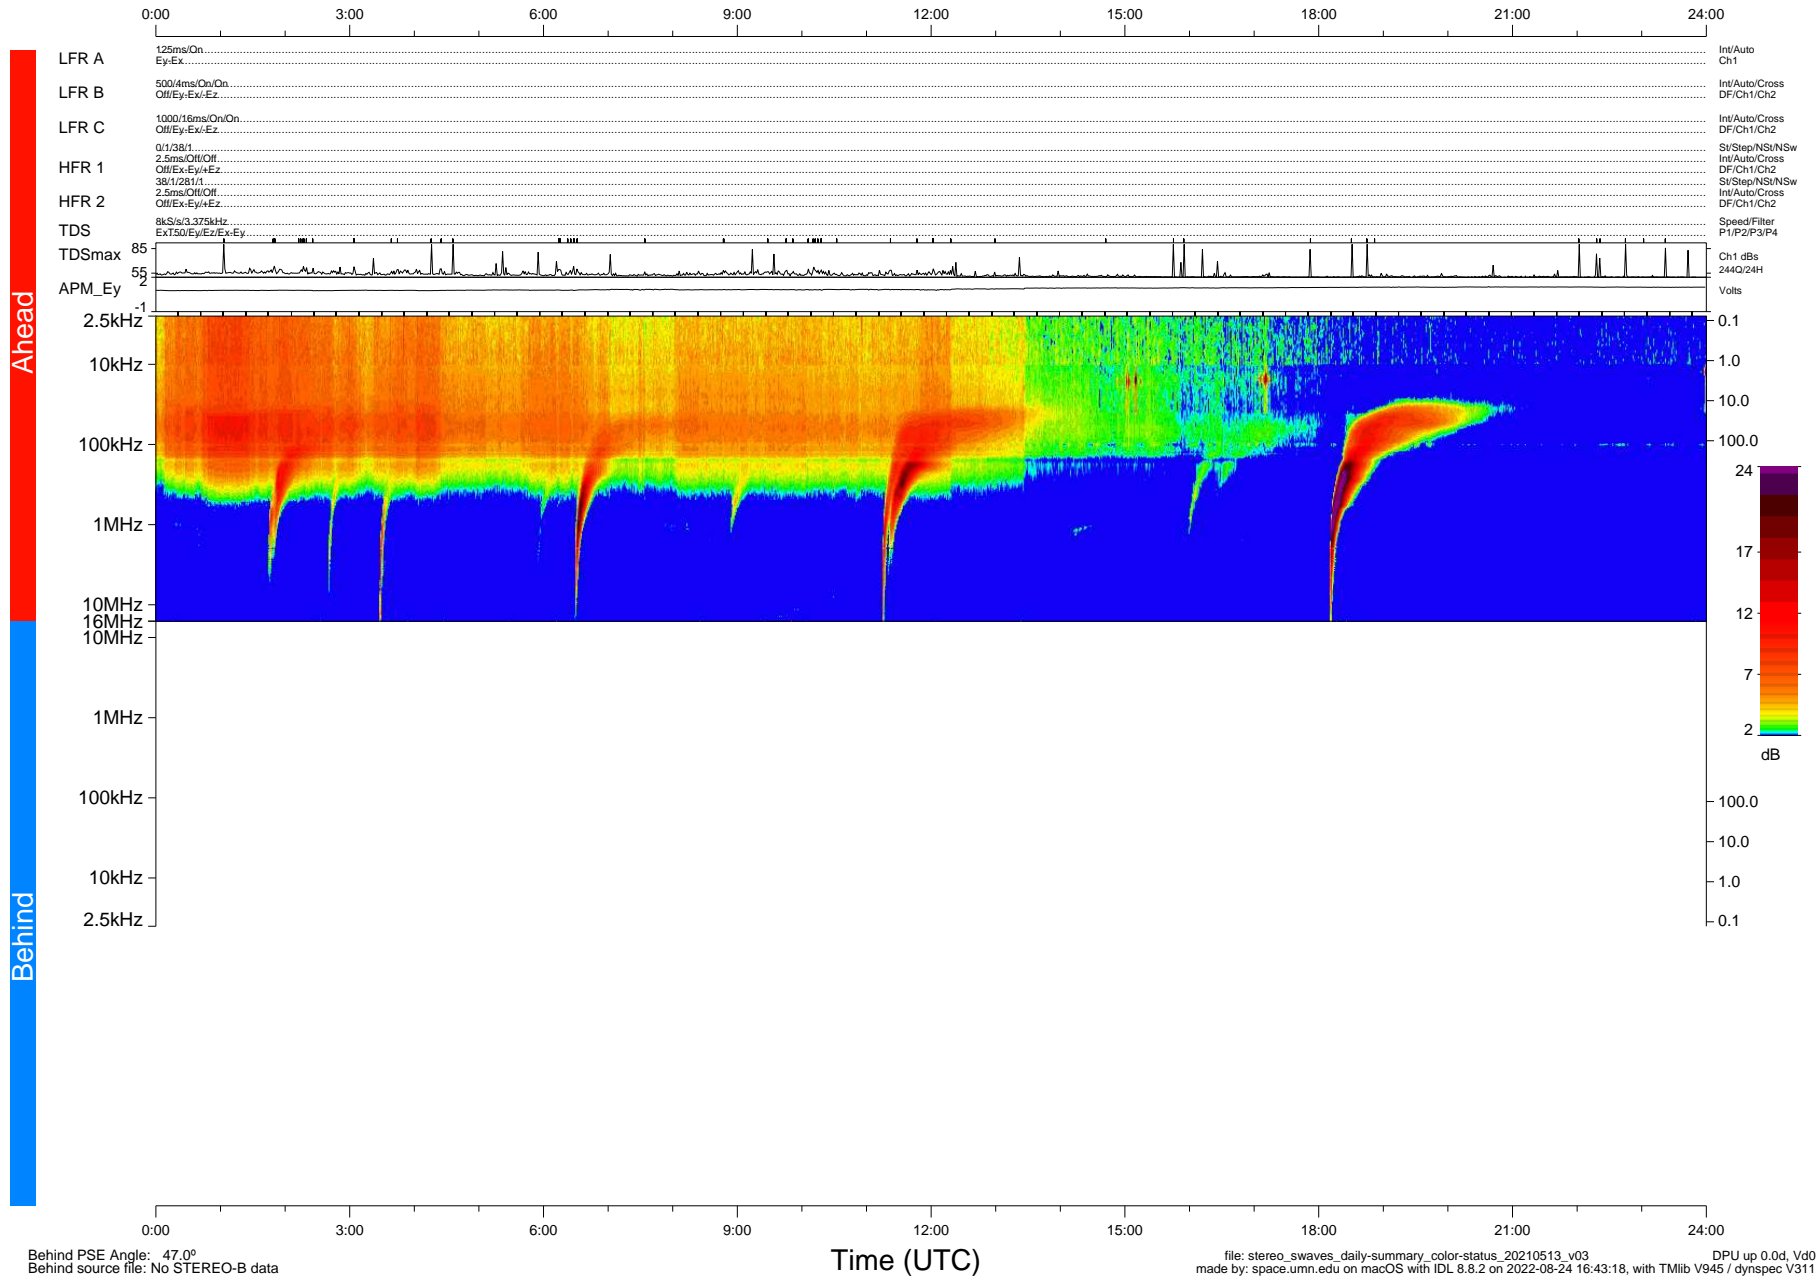

STEREO/WAVES Daily Summary - 13-May-2021 (DOY 133)

Ahead source file: swaves_ahead_2021_133_1_05.fin (Recovery: 100.0% HK, 106% Pkts)
 Ahead PSE Angle: -51.9°

DPU up 2136.9d, V412d38

Behind PSE Angle: 47.0°
 Behind source file: No STEREO-B data

Time (UTC)

file: stereo_swaves_daily-summary_color-status_20210513_v03 DPU up 0.0d, Vd0
 made by: space.umn.edu on macOS with IDL 8.8.2 on 2022-08-24 16:43:18, with Tlib V945 / dynspec V311