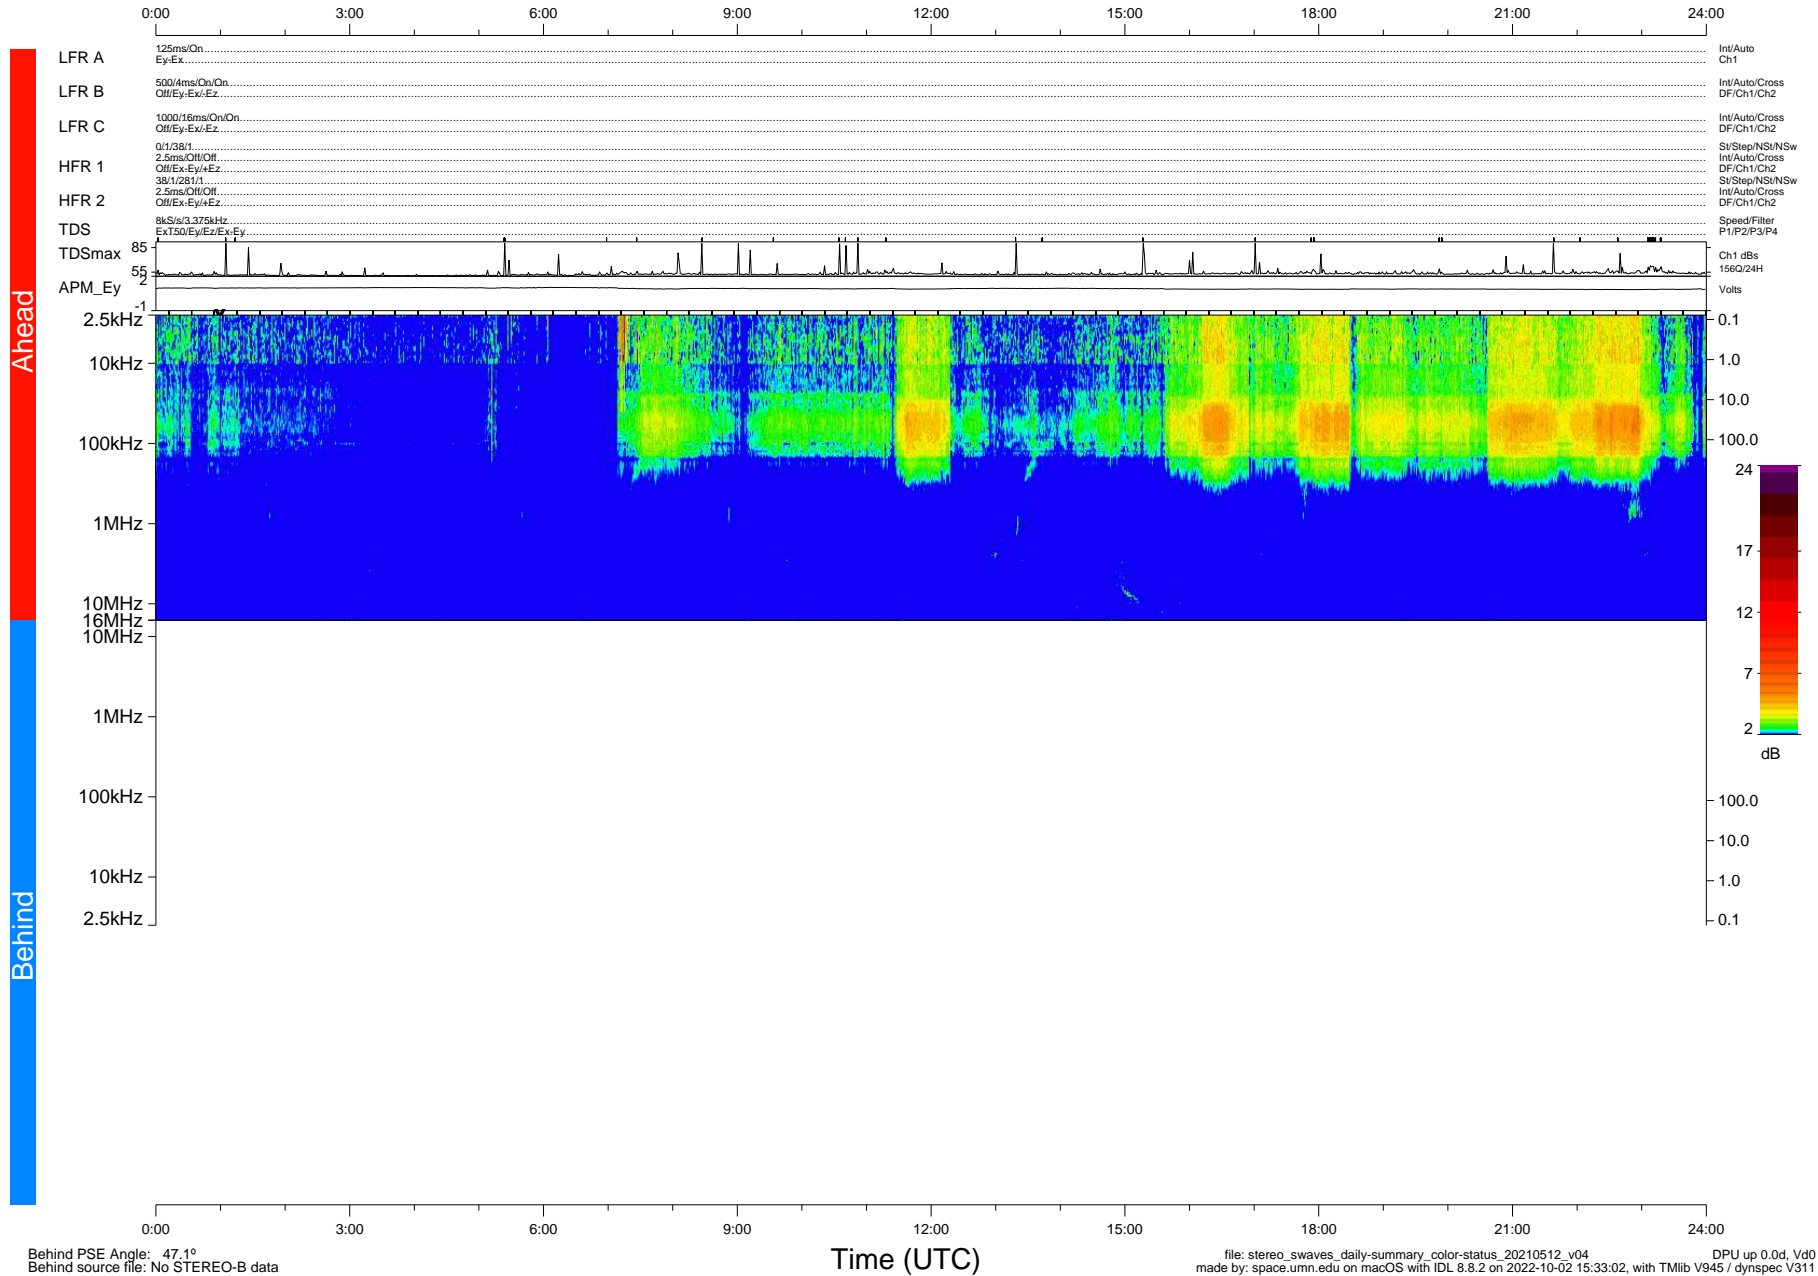

STEREO/WAVES Daily Summary - 12-May-2021 (DOY 132)

Ahead source file: swaves_ahead_2021_132_1_05.fin (Recovery: 100.0% HK, 93% PKts)
Ahead PSE Angle: -52.0°

DPU up 2135.9d, V412d38

Behind PSE Angle: 47.1°
Behind source file: No STEREO-B data