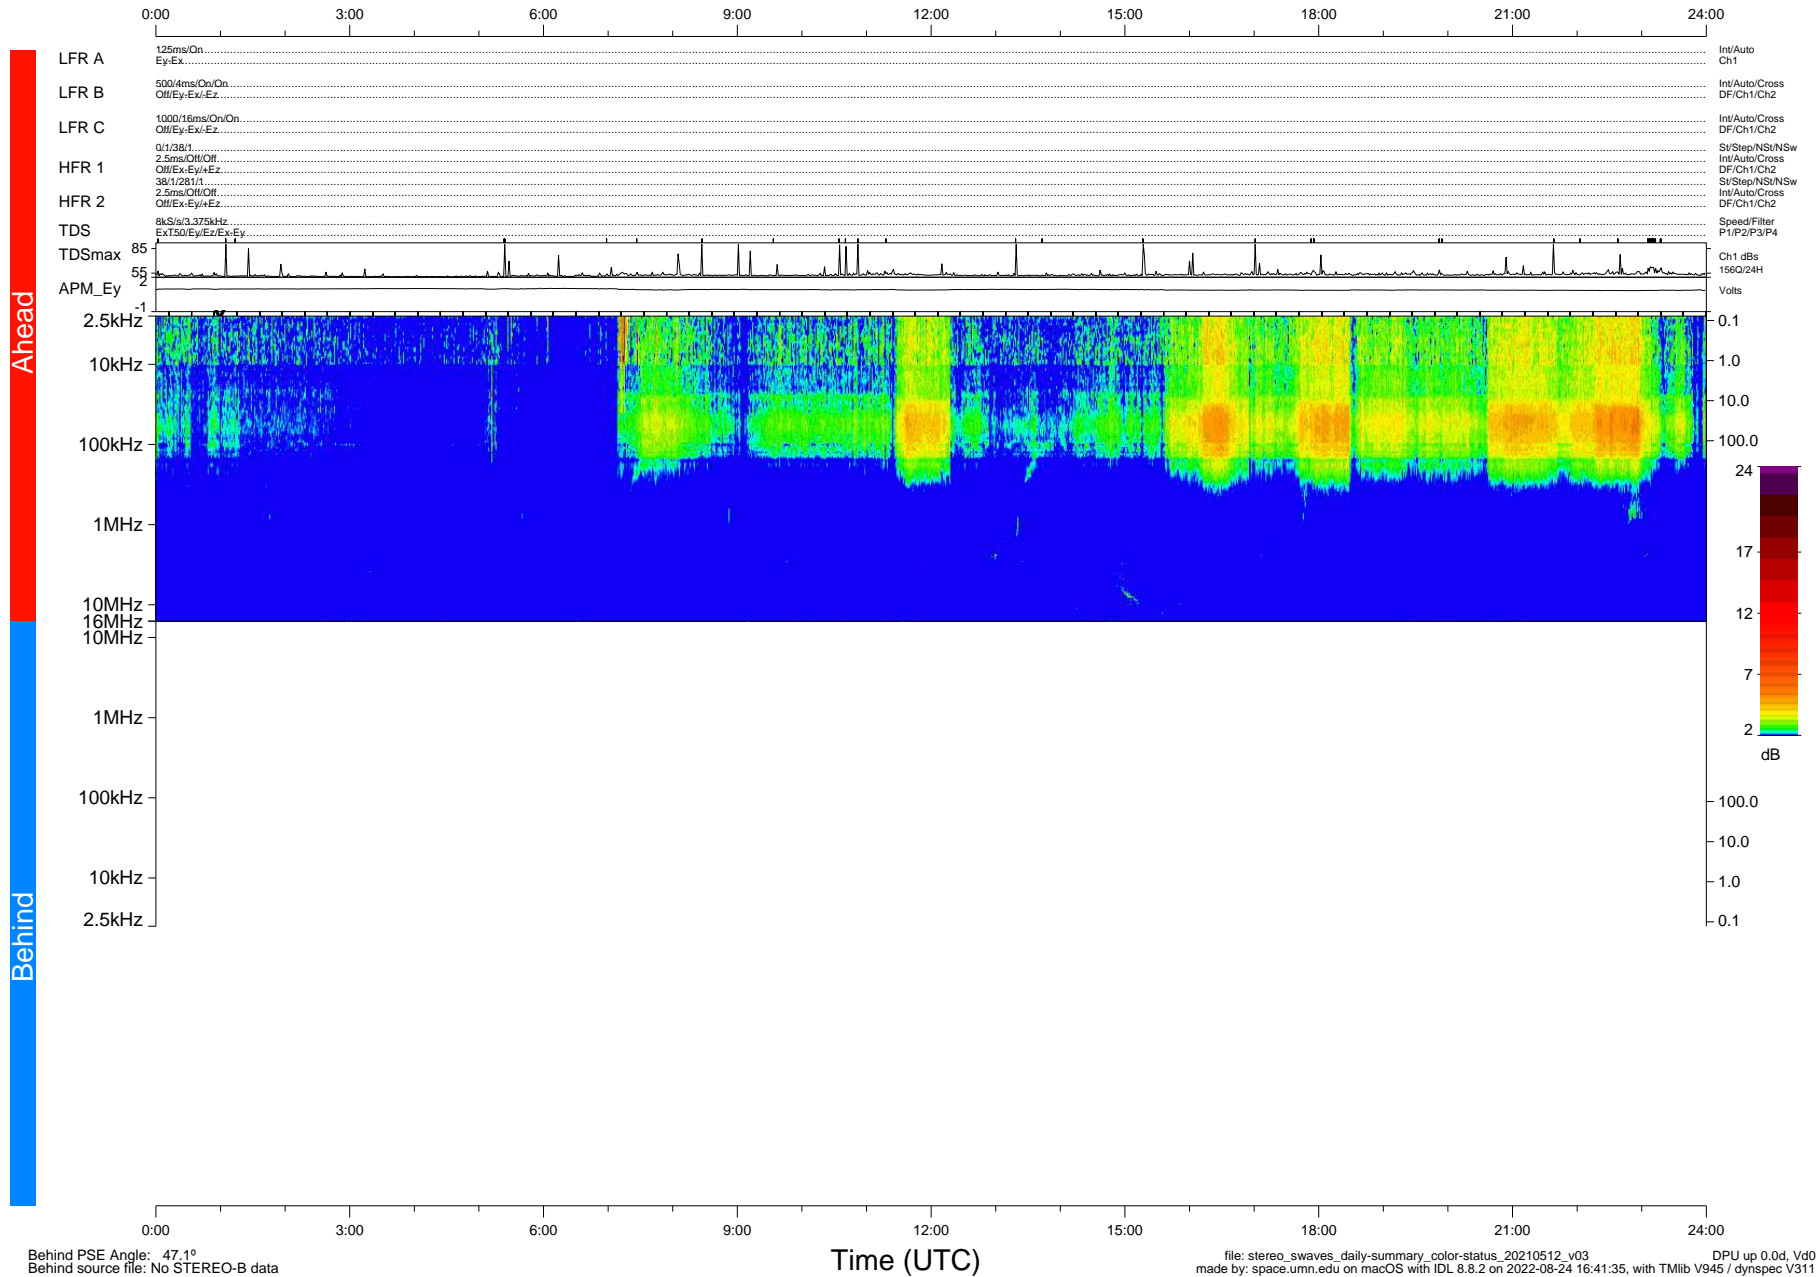

STEREO/WAVES Daily Summary - 12-May-2021 (DOY 132)

Ahead source file: swaves_ahead_2021_132_1_05.fin (Recovery: 100.0% HK, 93% PKts)
 Ahead PSE Angle: -52.0°

DPU up 2135.9d, V412d38

Behind PSE Angle: 47.1°
 Behind source file: No STEREO-B data

Time (UTC)

file: stereo_swaves_daily-summary_color-status_20210512_v03 DPU up 0.0d, Vd0
 made by: space.umn.edu on macOS with IDL 8.8.2 on 2022-08-24 16:41:35, with Tlib V945 / dynspec V311