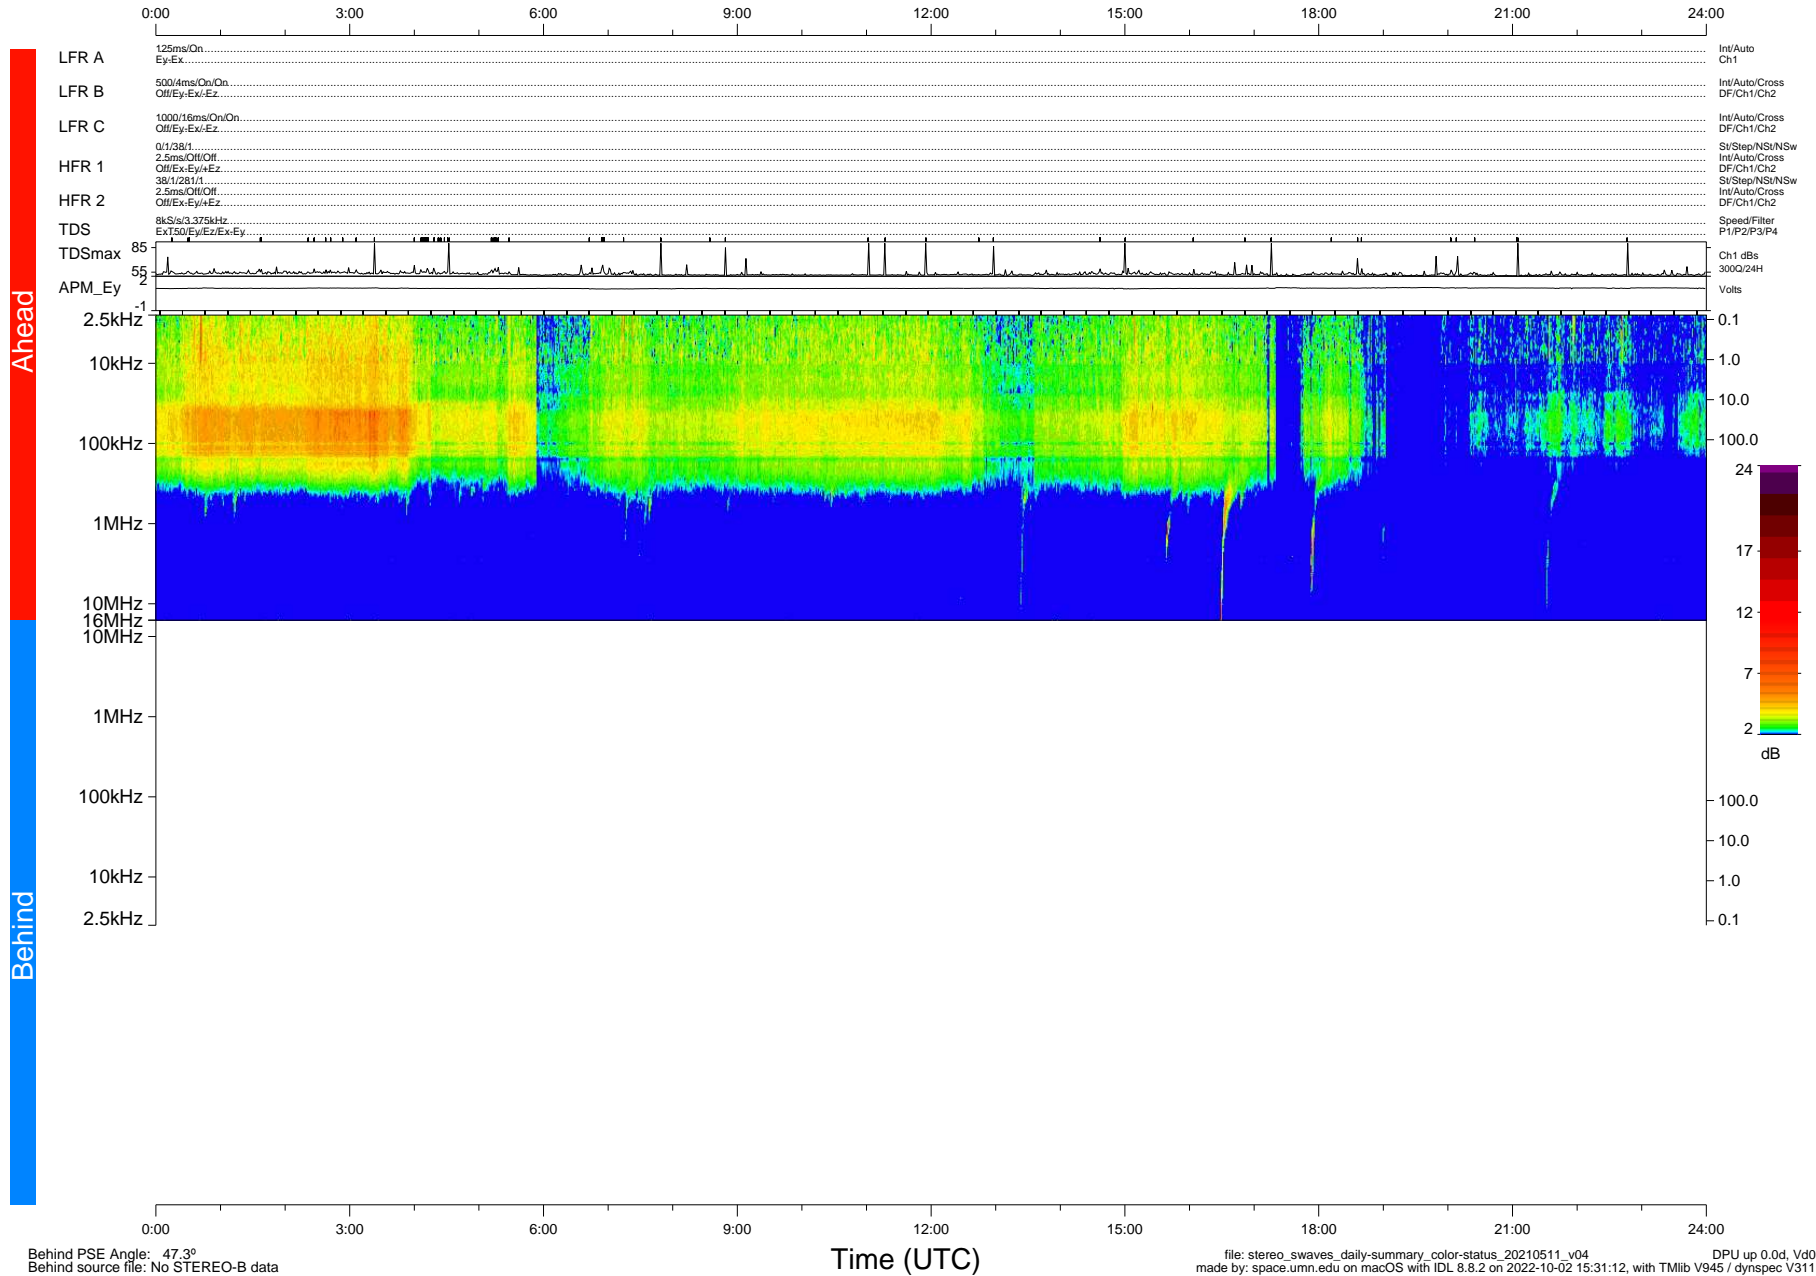

STEREO/WAVES Daily Summary - 11-May-2021 (DOY 131)

Ahead source file: swaves_ahead_2021_131_1_05.fin (Recovery: 100.0% HK, 114% Pkts)
 Ahead PSE Angle: -52.0°

DPU up 2134.9d, V412d38

Behind PSE Angle: 47.3°
 Behind source file: No STEREO-B data

file: stereo_swaves_daily-summary_color-status_20210511_v04
 made by: space.umn.edu on macOS with IDL 8.8.2 on 2022-10-02 15:31:12, with Tlib V945 / dynspec V311
 DPU up 0.0d, Vd0