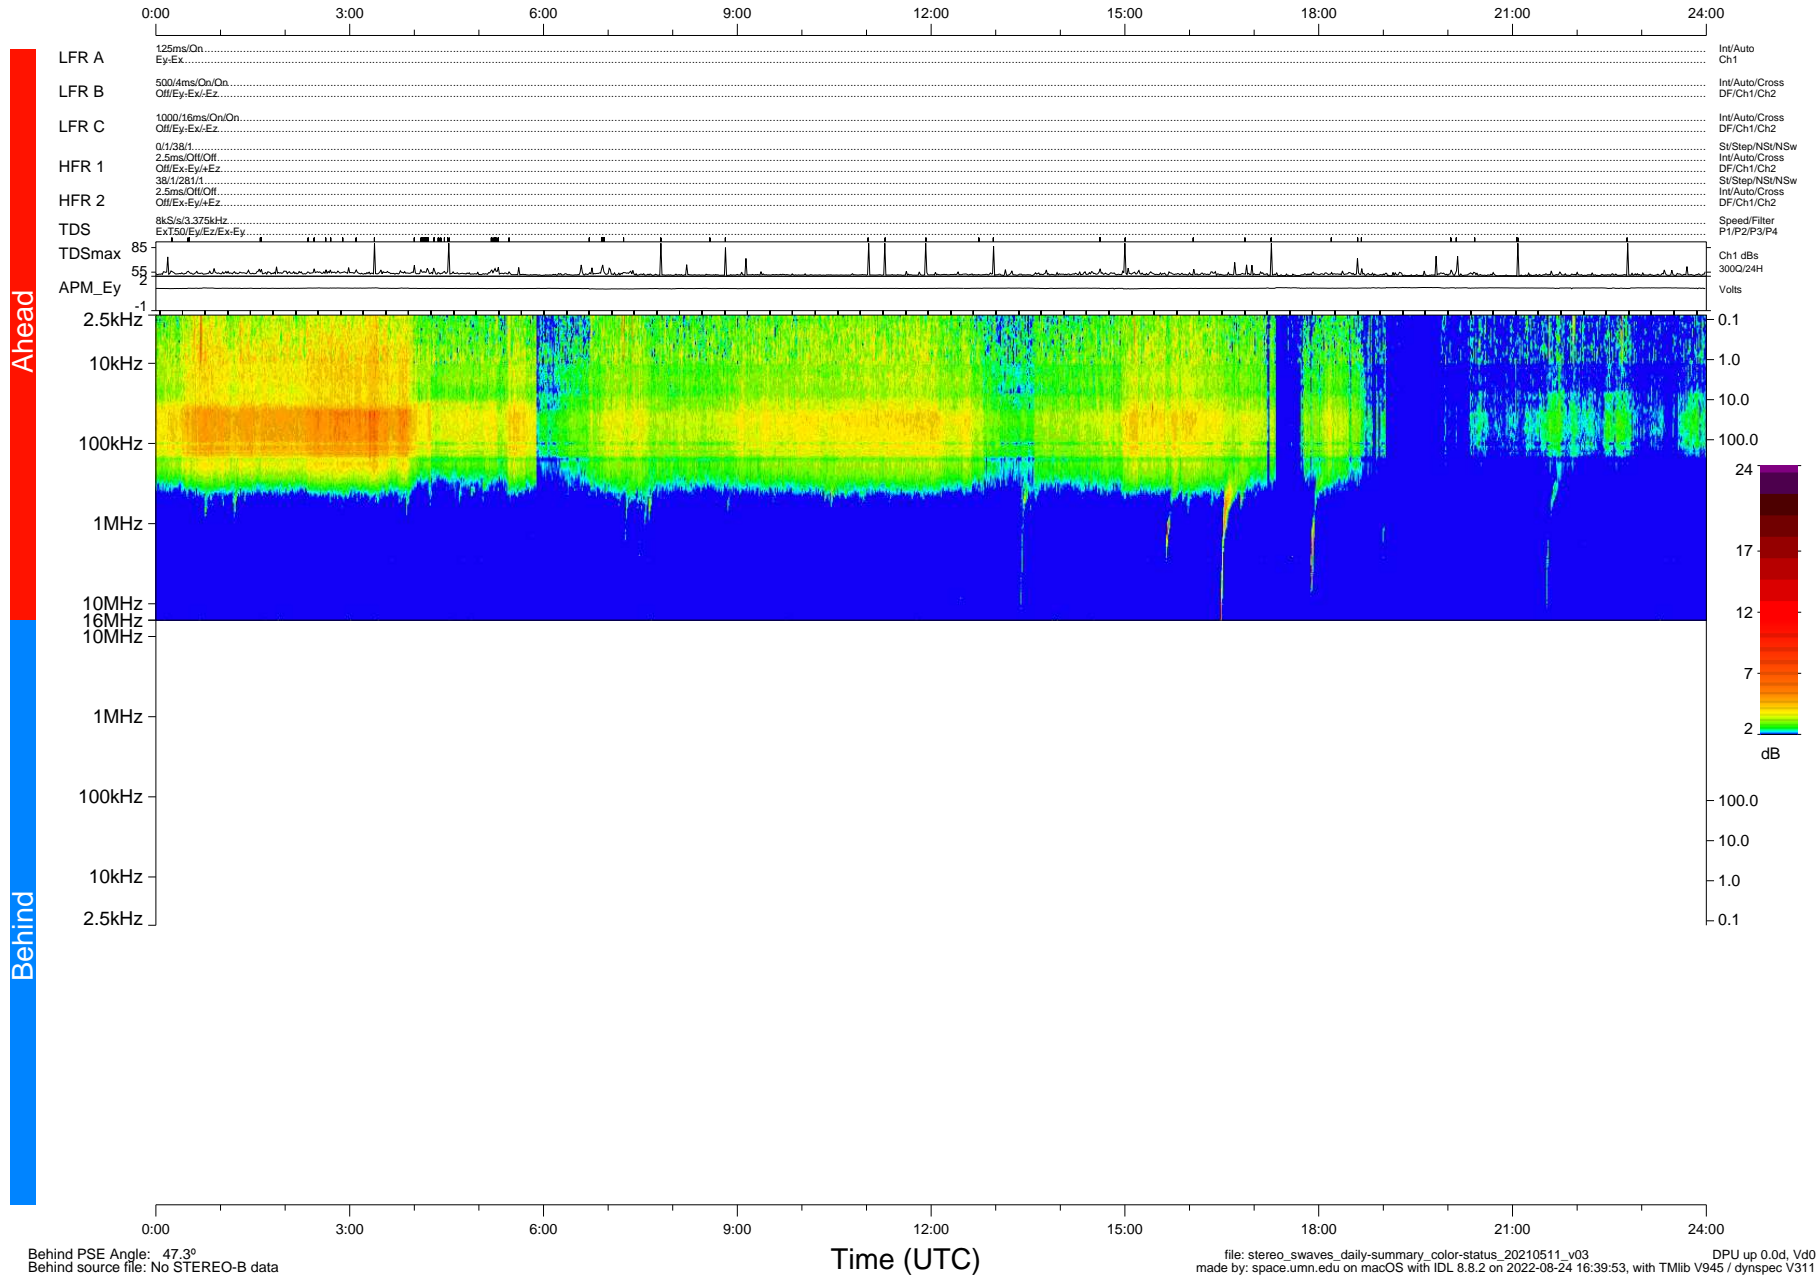

# STEREO/WAVES Daily Summary - 11-May-2021 (DOY 131)

Ahead source file: swaves\_ahead\_2021\_131\_1\_05.fin (Recovery: 100.0% HK, 114% Pkts)  
 Ahead PSE Angle: -52.0°

DPU up 2134.9d, V412d38

Behind PSE Angle: 47.3°  
 Behind source file: No STEREO-B data

Time (UTC)

file: stereo\_swaves\_daily-summary\_color-status\_20210511\_v03  
 made by: space.umn.edu on macOS with IDL 8.8.2 on 2022-08-24 16:39:53, with Tlib V945 / dynspec V311  
 DPU up 0.0d, Vd0