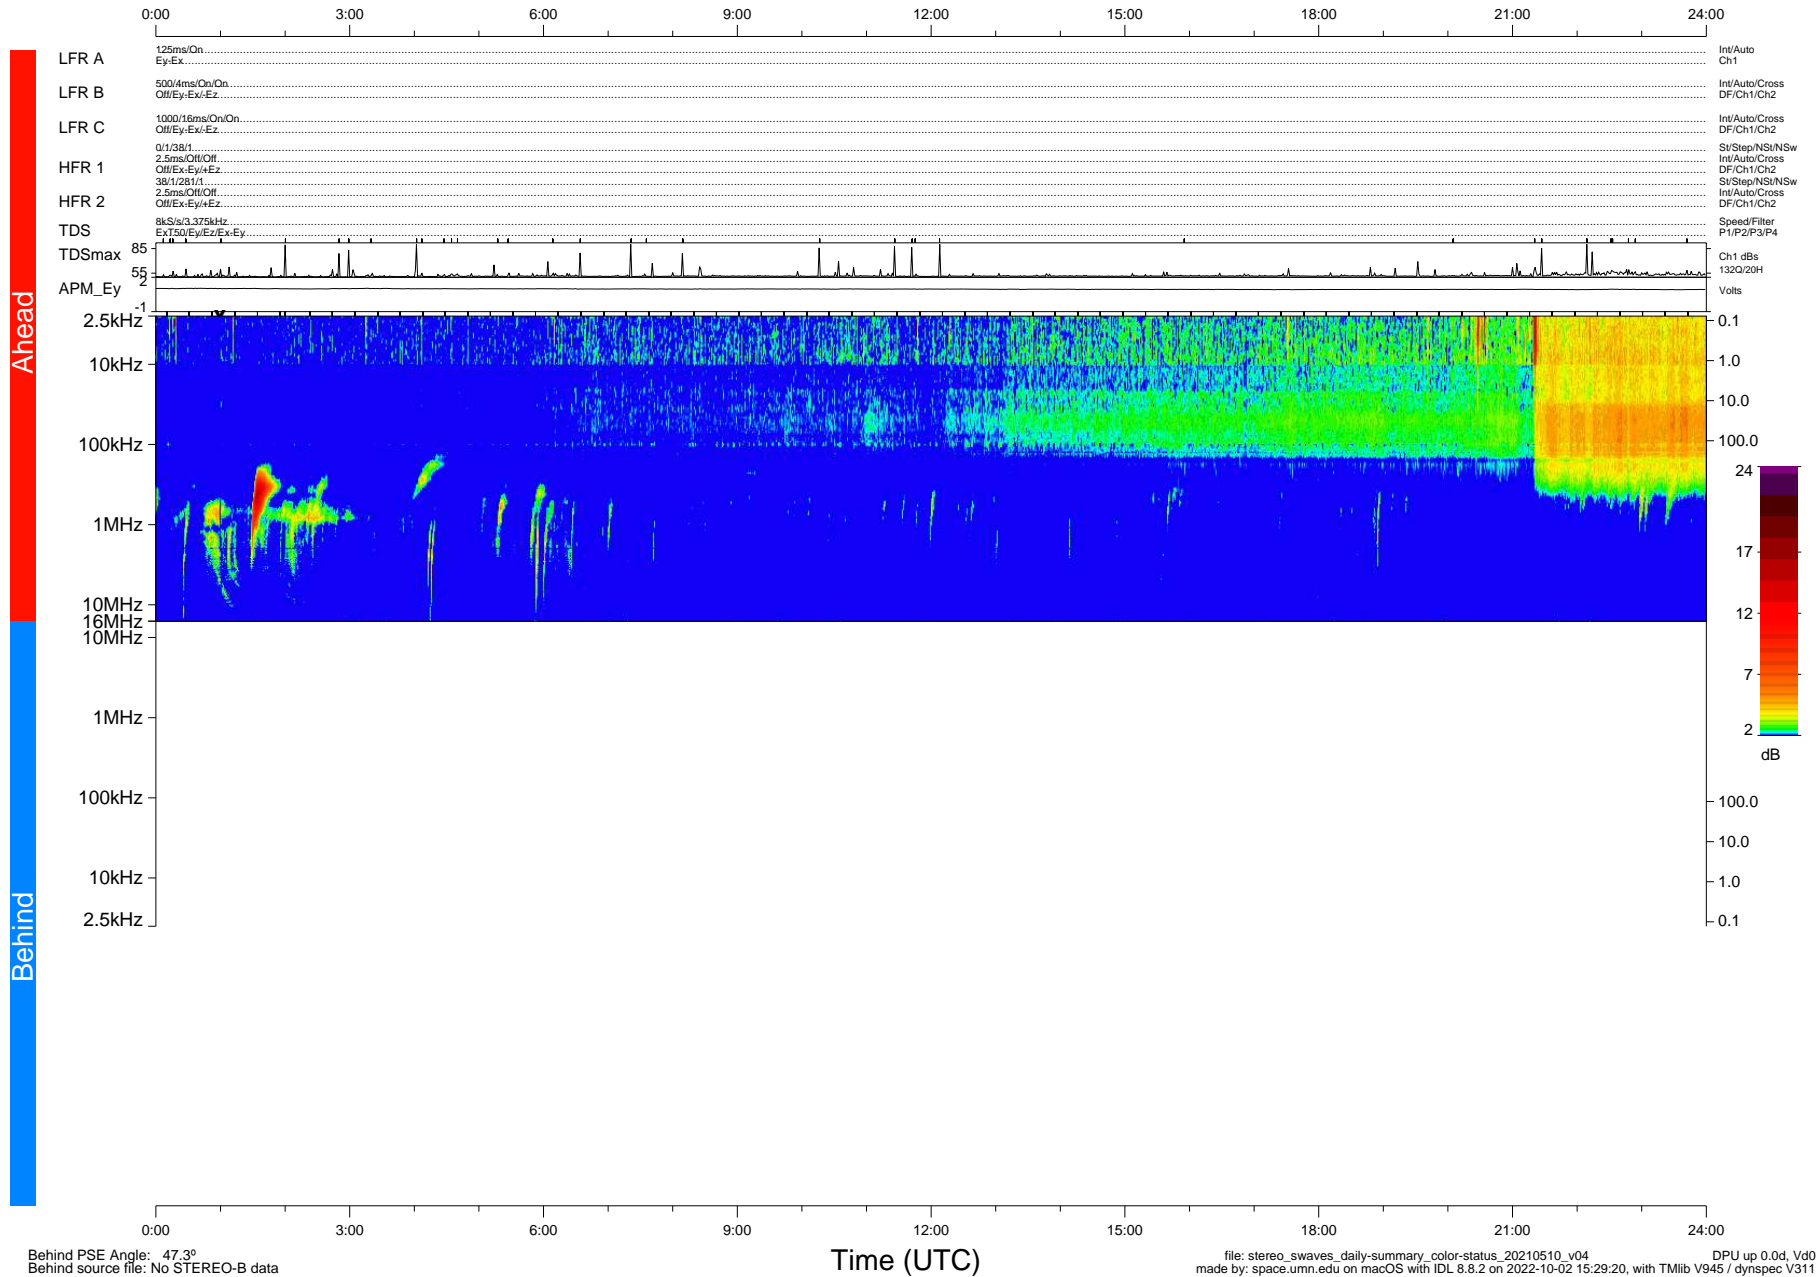

STEREO/WAVES Daily Summary - 10-May-2021 (DOY 130)

Ahead source file: swaves_ahead_2021_130_1_05.fin (Recovery: 100.0% HK, 88% PKts)
 Ahead PSE Angle: -52.1°

DPU up 2133.9d, V412d38

Behind PSE Angle: 47.3°
 Behind source file: No STEREO-B data

file: stereo_swaves_daily-summary_color-status_20210510_v04 DPU up 0.0d, Vd0
 made by: space.umn.edu on macOS with IDL 8.8.2 on 2022-10-02 15:29:20, with Tlib V945 / dynspec V311