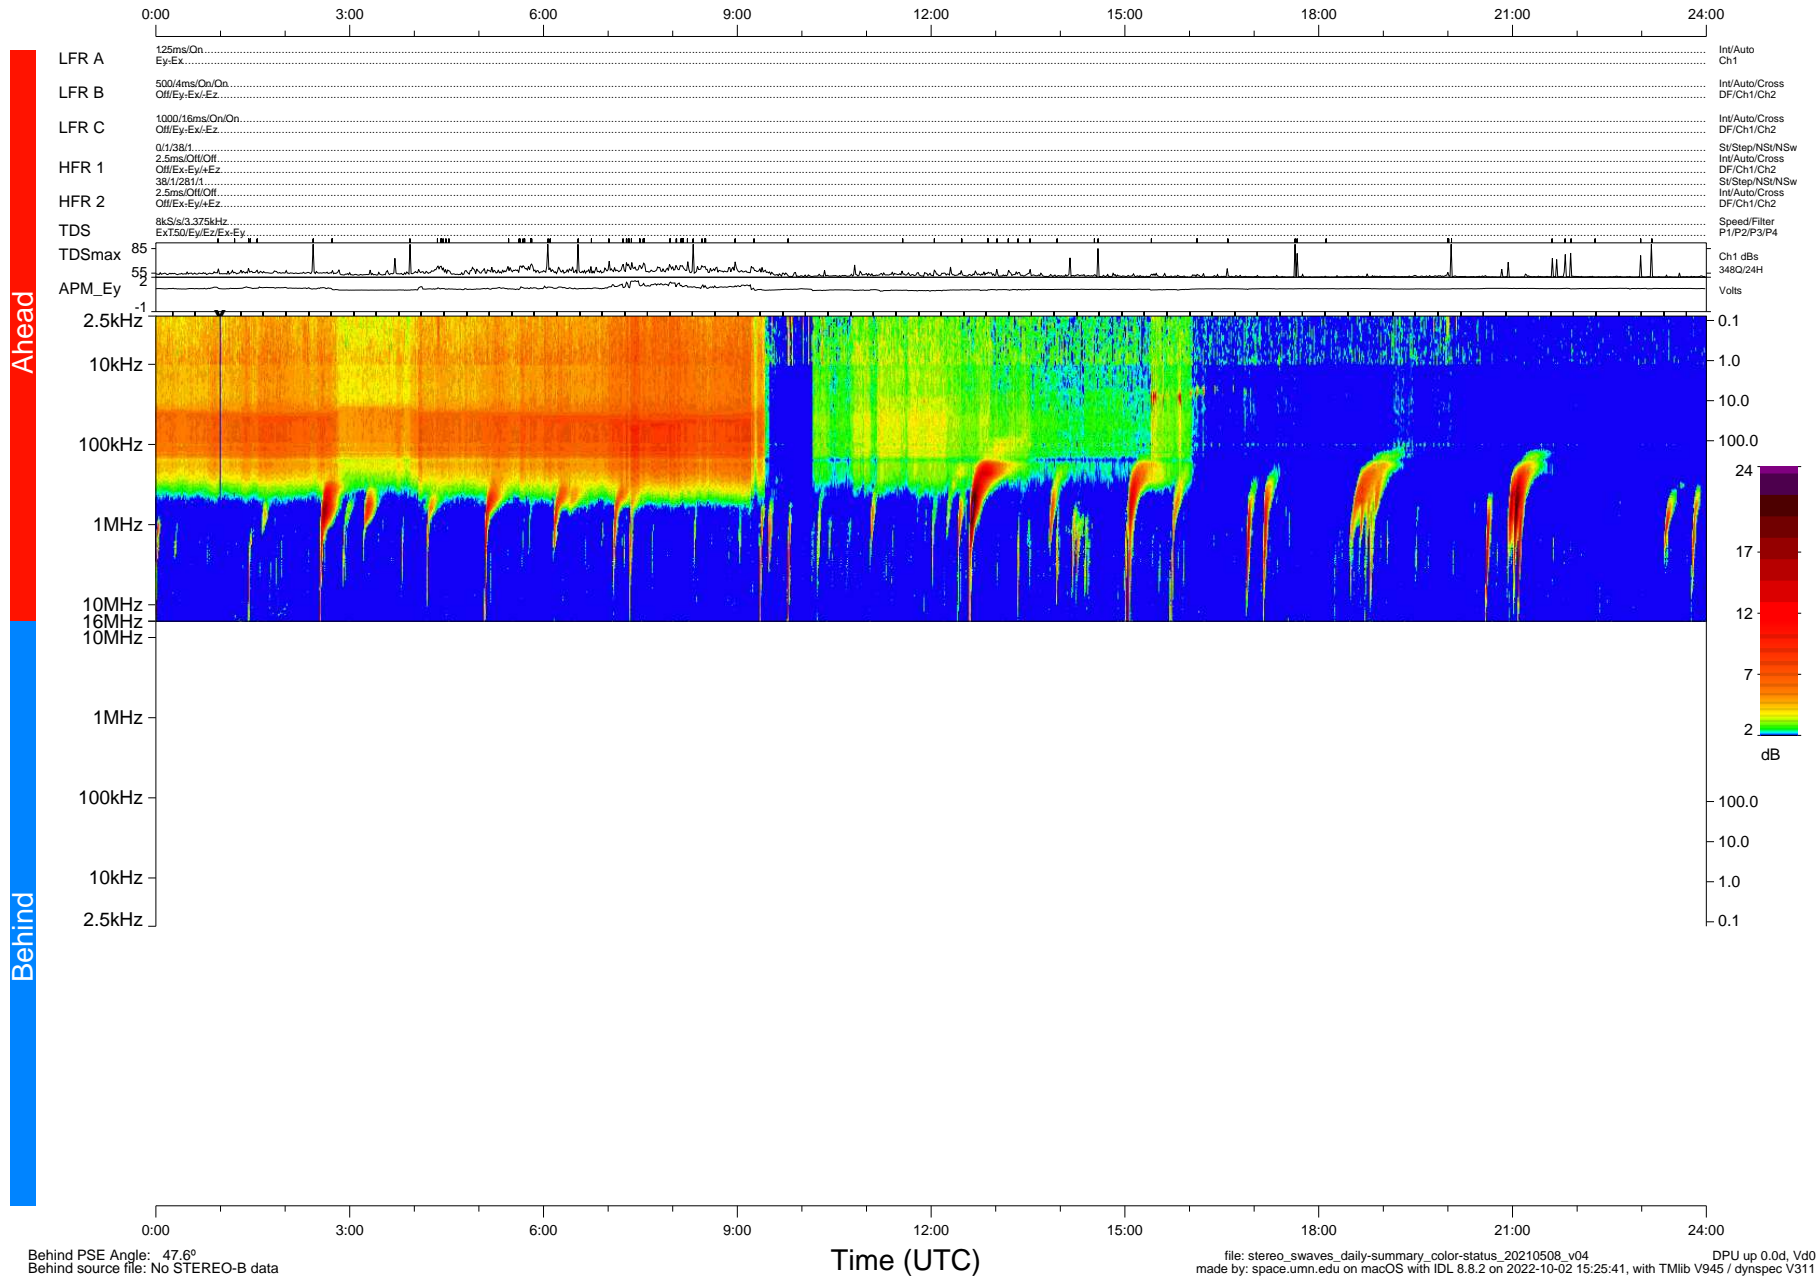

STEREO/WAVES Daily Summary - 08-May-2021 (DOY 128)

Ahead source file: swaves_ahead_2021_128_1_05.fin (Recovery: 100.0% HK, 121% Pkts)
 Ahead PSE Angle: -52.2°

DPU up 2131.9d, V412d38

Behind PSE Angle: 47.6°
 Behind source file: No STEREO-B data

file: stereo_swaves_daily-summary_color-status_20210508_v04
 made by: space.umn.edu on macOS with IDL 8.8.2 on 2022-10-02 15:25:41, with Tlib V945 / dynspec V311
 DPU up 0.0d, Vd0