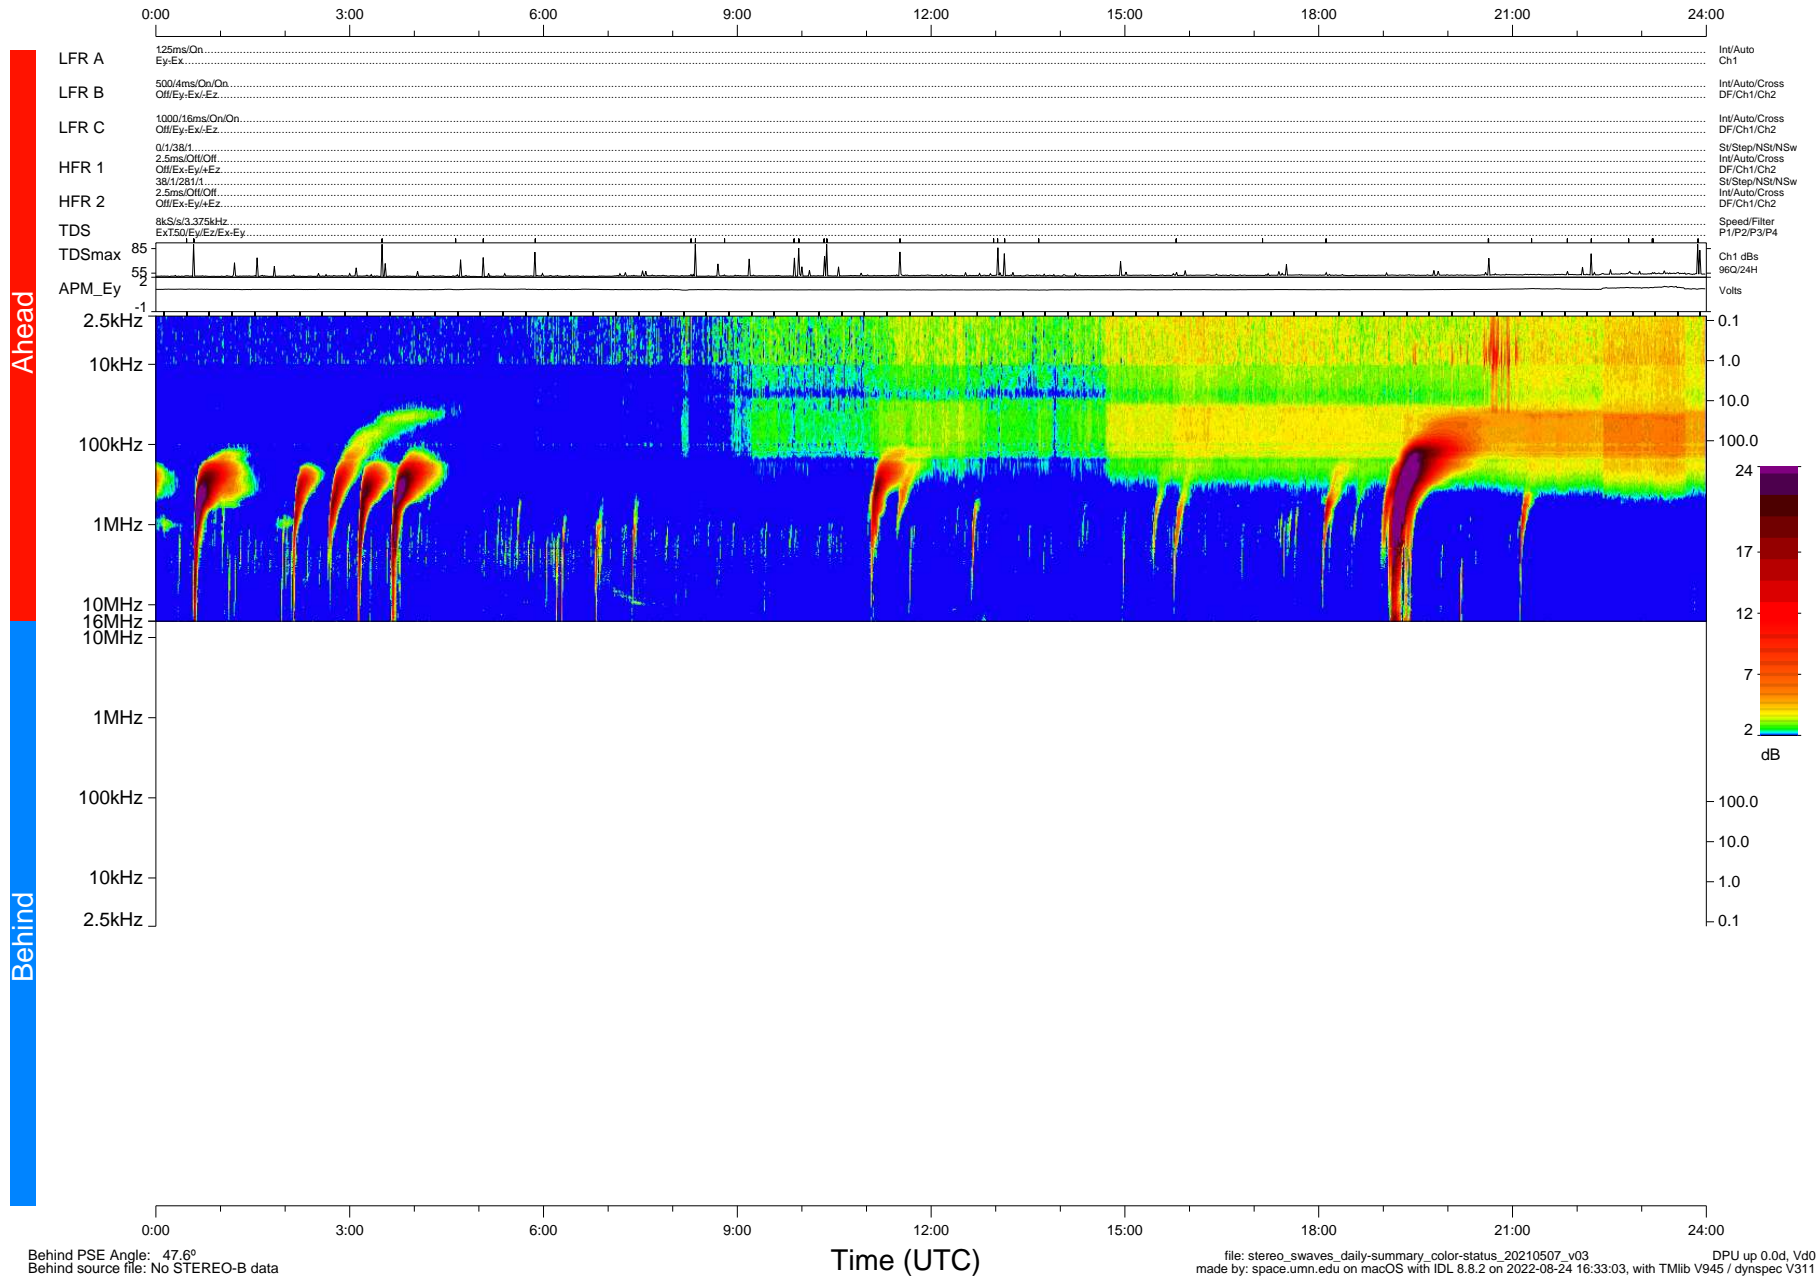

STEREO/WAVES Daily Summary - 07-May-2021 (DOY 127)

Ahead source file: swaves_ahead_2021_127_1_05.fin (Recovery: 100.0% HK, 84% PKts)
 Ahead PSE Angle: -52.4°

DPU up 2130.9d, V412d38

Behind PSE Angle: 47.6°
 Behind source file: No STEREO-B data

Time (UTC)

file: stereo_swaves_daily-summary_color-status_20210507_v03 DPU up 0.0d, V40
 made by: space.umn.edu on macOS with IDL 8.8.2 on 2022-08-24 16:33:03, with Tlib V945 / dynspec V311