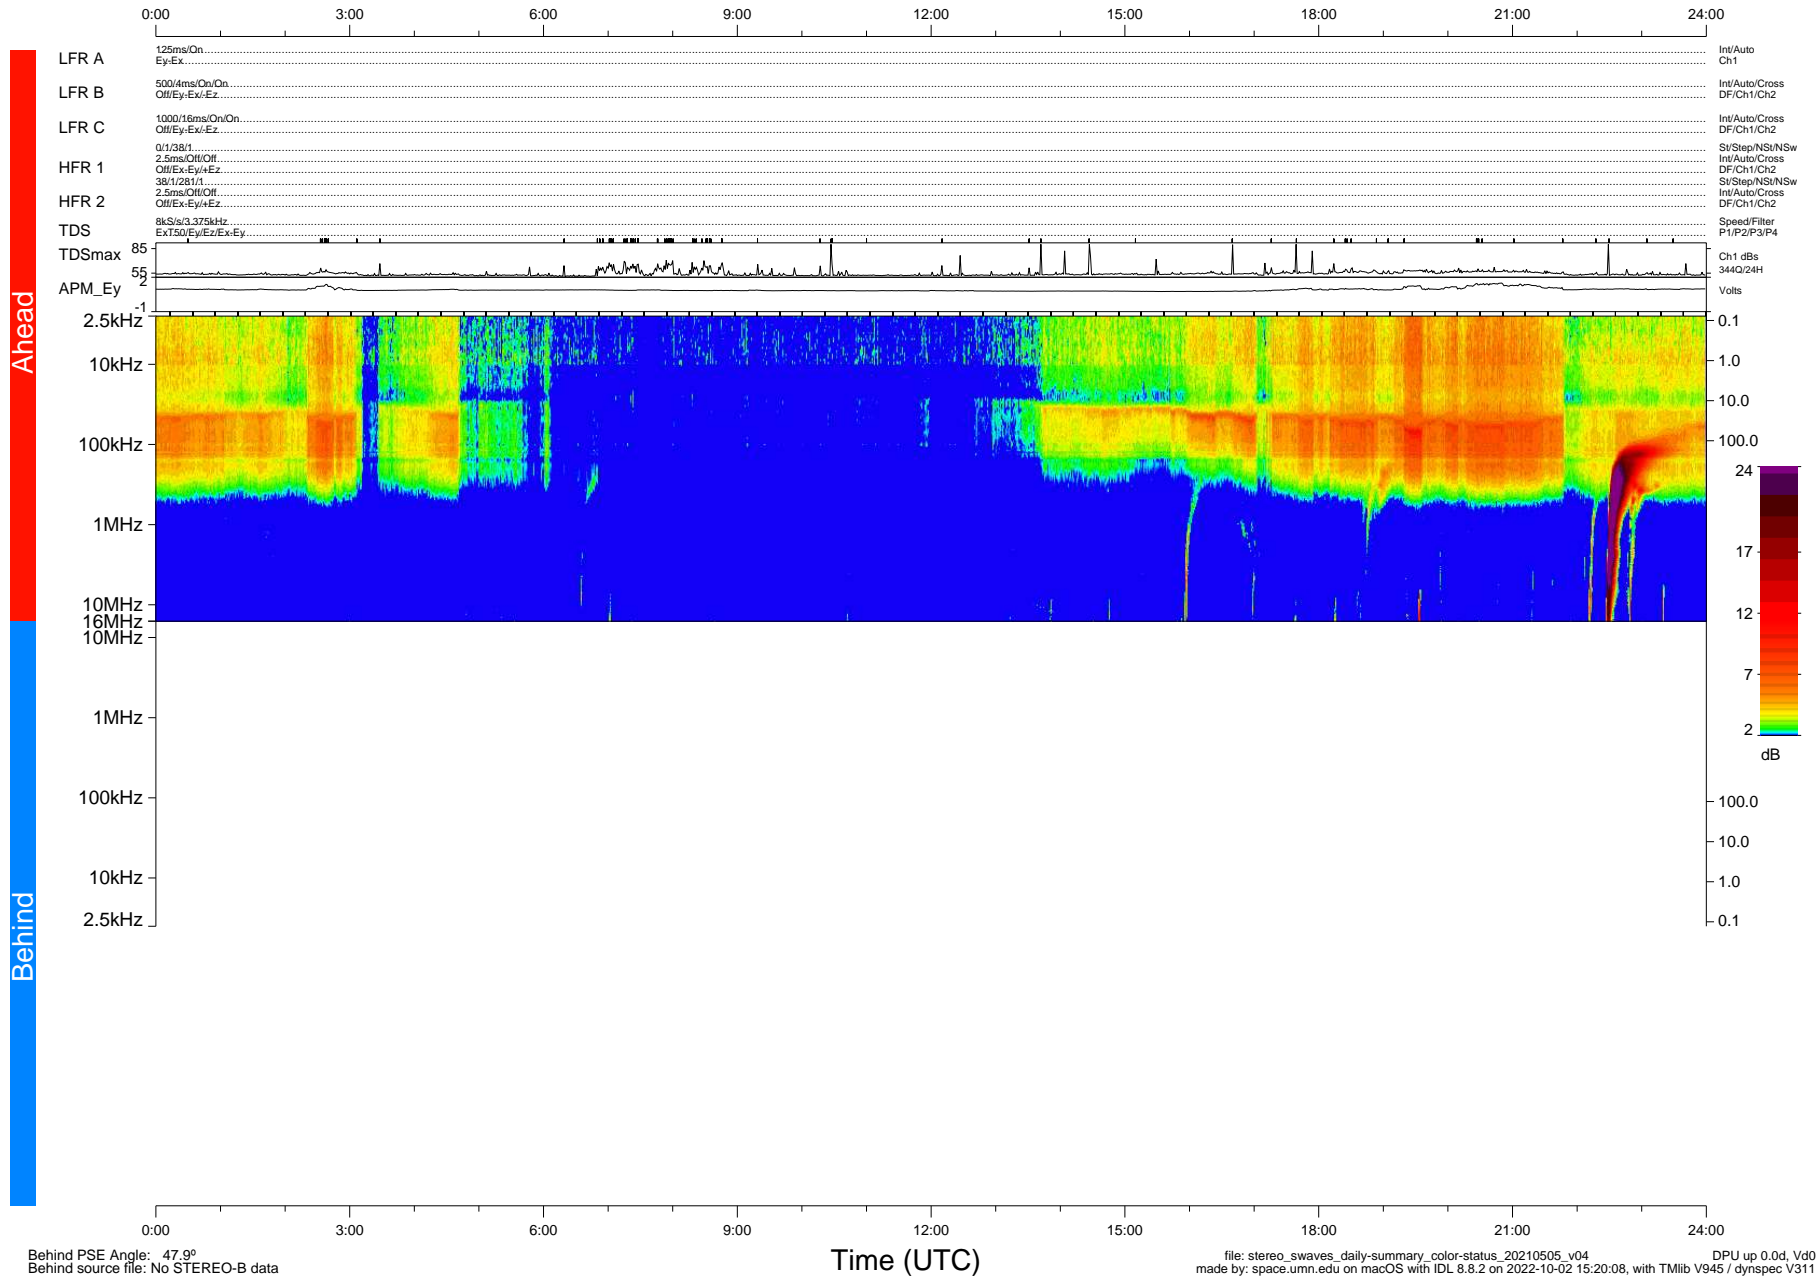

STEREO/WAVES Daily Summary - 05-May-2021 (DOY 125)

Ahead source file: swaves_ahead_2021_125_1_06.fin (Recovery: 100.0% HK, 121% Pkts)
 Ahead PSE Angle: -52.4°

DPU up 2128.9d, V412d38

Behind PSE Angle: 47.9°
 Behind source file: No STEREO-B data

Time (UTC)

file: stereo_swaves_daily-summary_color-status_20210505_v04 DPU up 0.0d, Vd0
 made by: space.umn.edu on macOS with IDL 8.8.2 on 2022-10-02 15:20:08, with Tlib V945 / dynspec V311