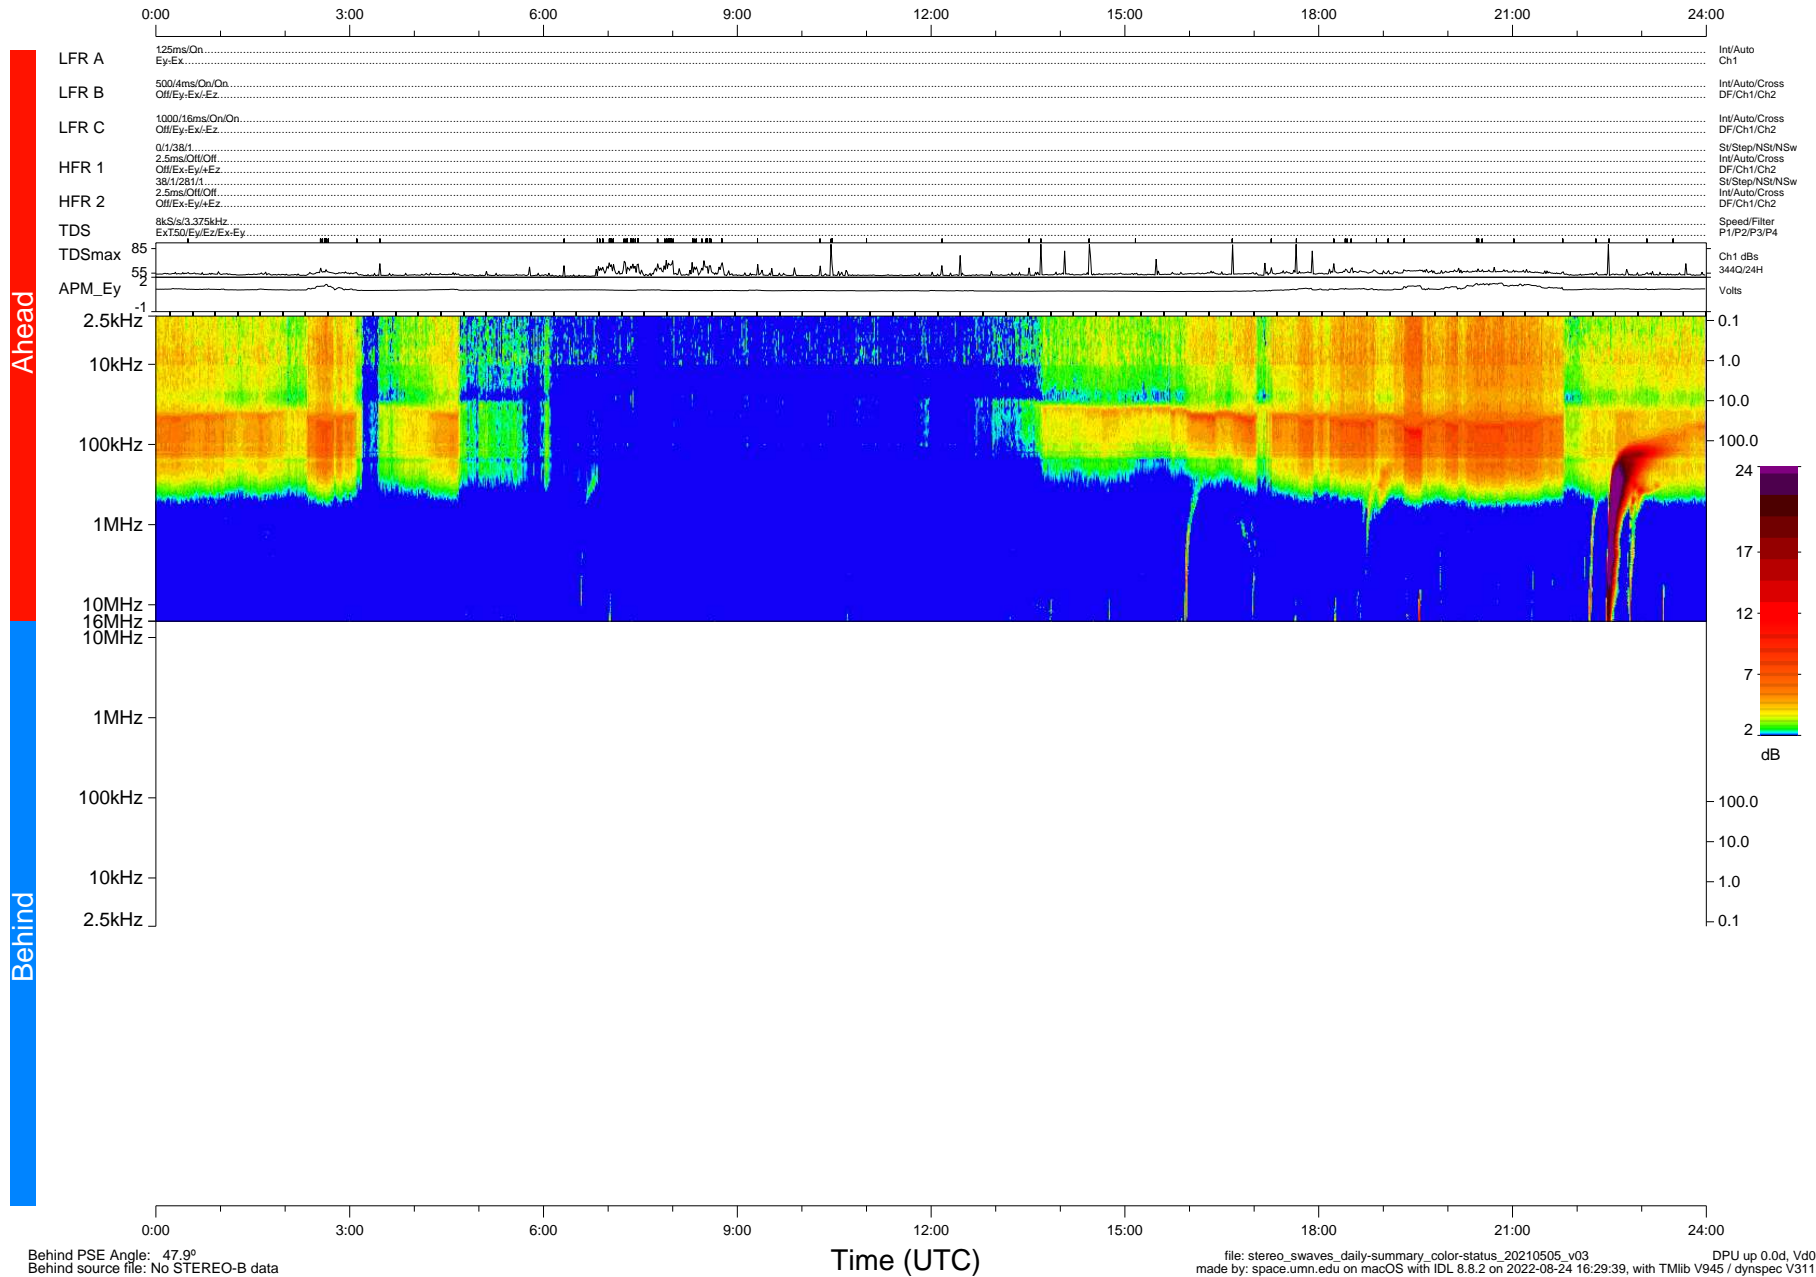

STEREO/WAVES Daily Summary - 05-May-2021 (DOY 125)

Ahead source file: swaves_ahead_2021_125_1_06.fin (Recovery: 100.0% HK, 121% Pkts)
 Ahead PSE Angle: -52.4°

DPU up 2128.9d, V412d38

Behind PSE Angle: 47.9°
 Behind source file: No STEREO-B data

file: stereo_swaves_daily-summary_color-status_20210505_v03
 made by: space.umn.edu on macOS with IDL 8.8.2 on 2022-08-24 16:29:39, with Tlib V945 / dynspec V311
 DPU up 0.0d, Vd0