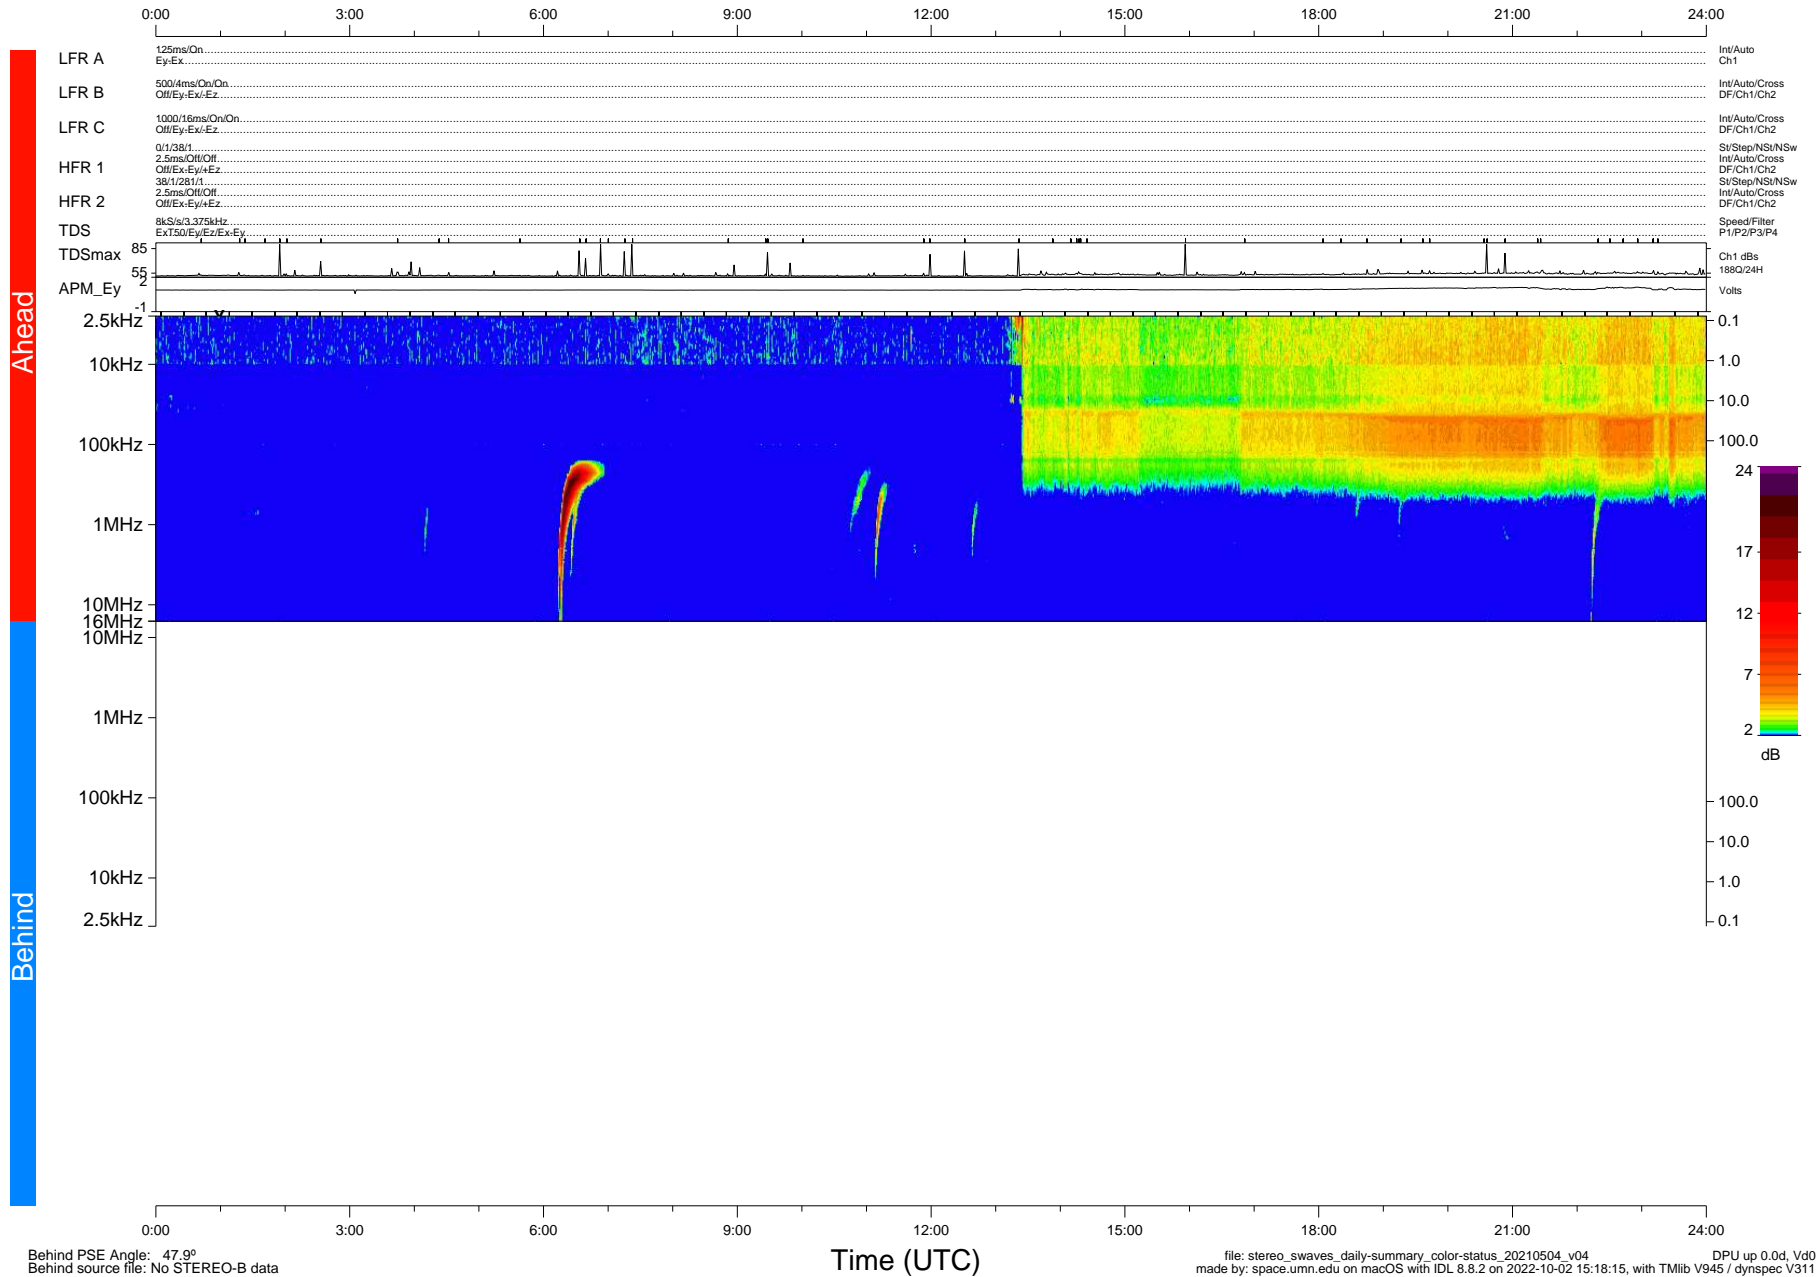

STEREO/WAVES Daily Summary - 04-May-2021 (DOY 124)

Ahead source file: swaves_ahead_2021_124_1_06.fin (Recovery: 100.0% HK, 98% PKts)
 Ahead PSE Angle: -52.6°

DPU up 2127.9d, V412d38

Behind PSE Angle: 47.9°
 Behind source file: No STEREO-B data

file: stereo_swaves_daily-summary_color-status_20210504_v04
 made by: space.umn.edu on macOS with IDL 8.8.2 on 2022-10-02 15:18:15, with Tlib V945 / dynspec V311
 DPU up 0.0d, Vd0