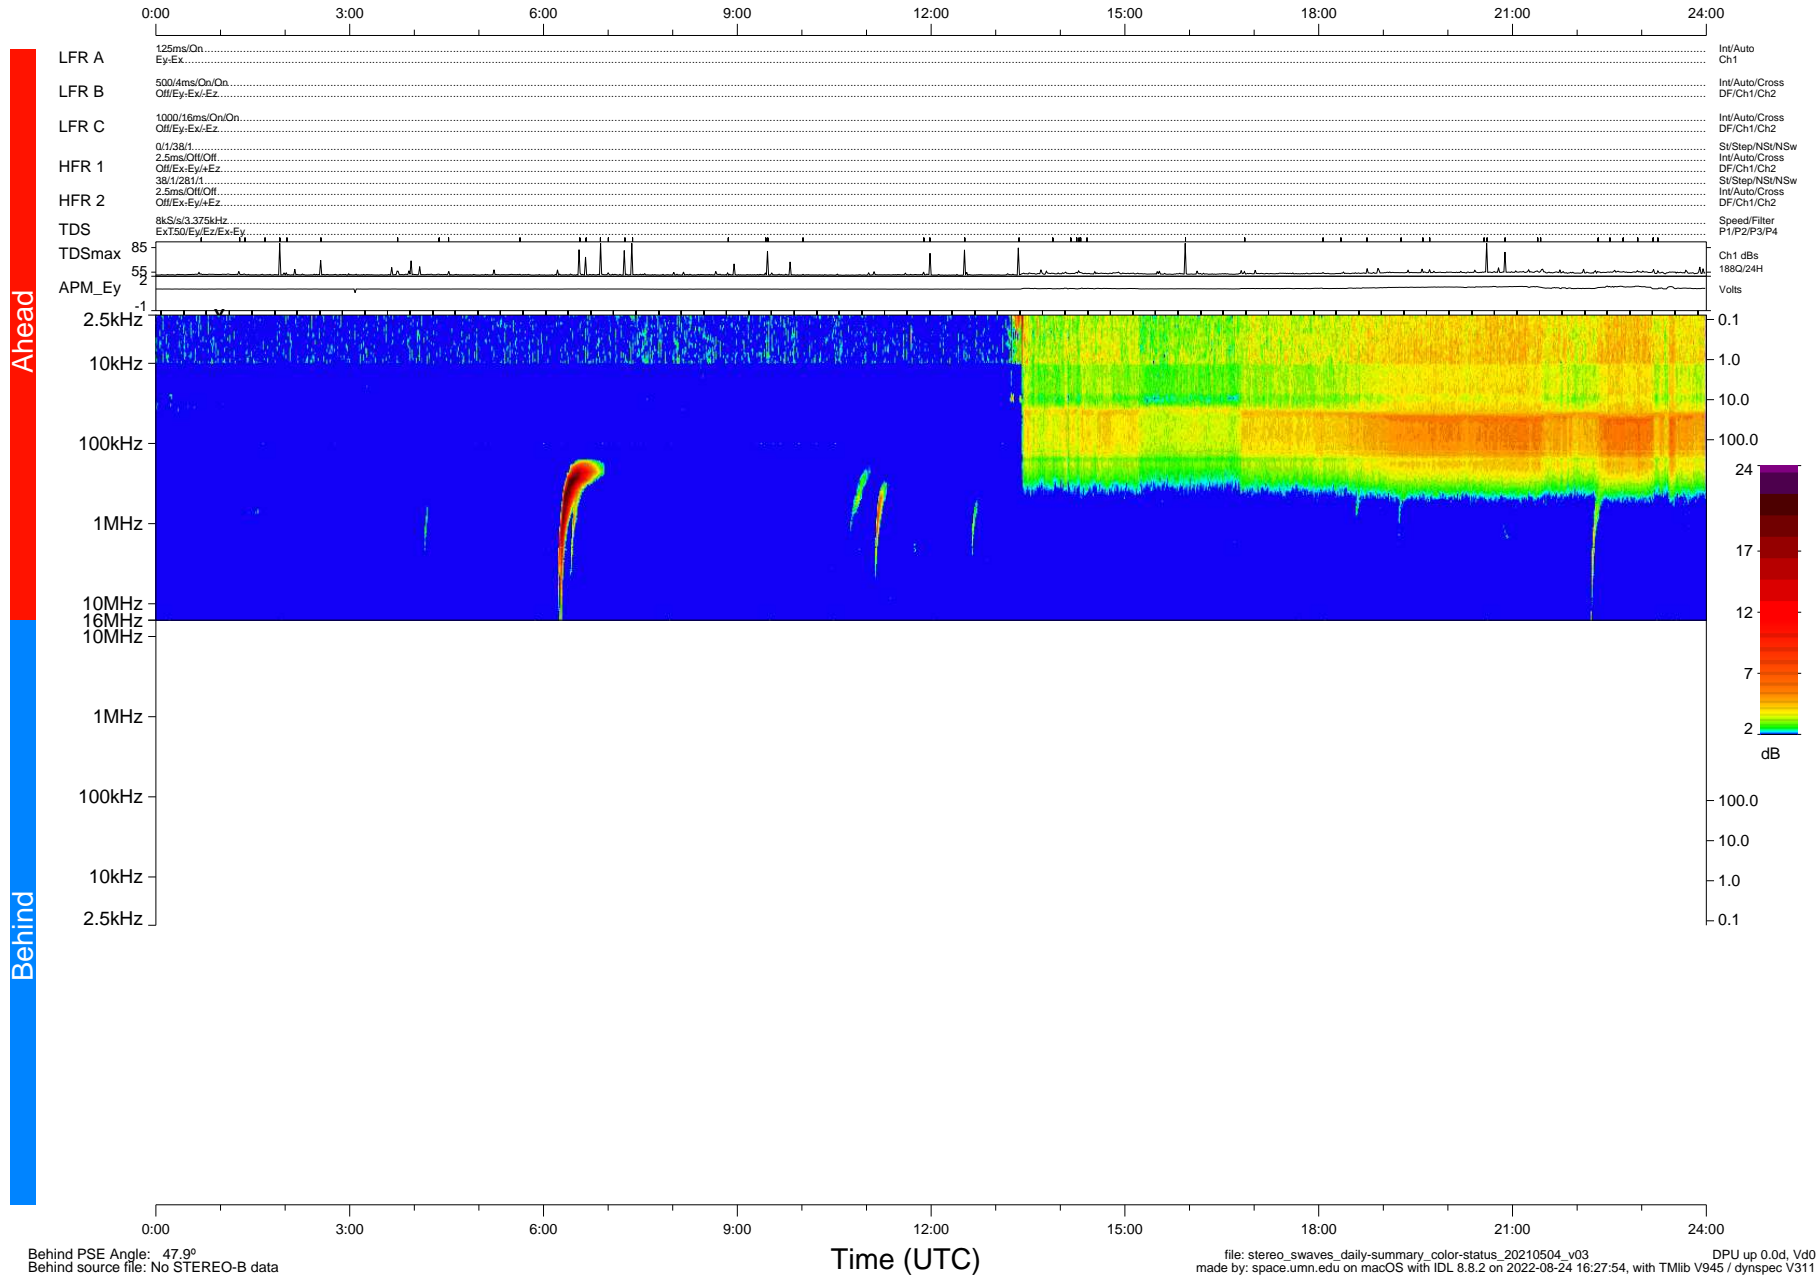

STEREO/WAVES Daily Summary - 04-May-2021 (DOY 124)

Ahead source file: swaves_ahead_2021_124_1_06.fin (Recovery: 100.0% HK, 98% PKts)
 Ahead PSE Angle: -52.6°

DPU up 2127.9d, V412d38

Behind PSE Angle: 47.9°
 Behind source file: No STEREO-B data

file: stereo_swaves_daily-summary_color-status_20210504_v03
 made by: space.umn.edu on macOS with IDL 8.8.2 on 2022-08-24 16:27:54, with TLib V945 / dynspec V311
 DPU up 0.0d, Vd0