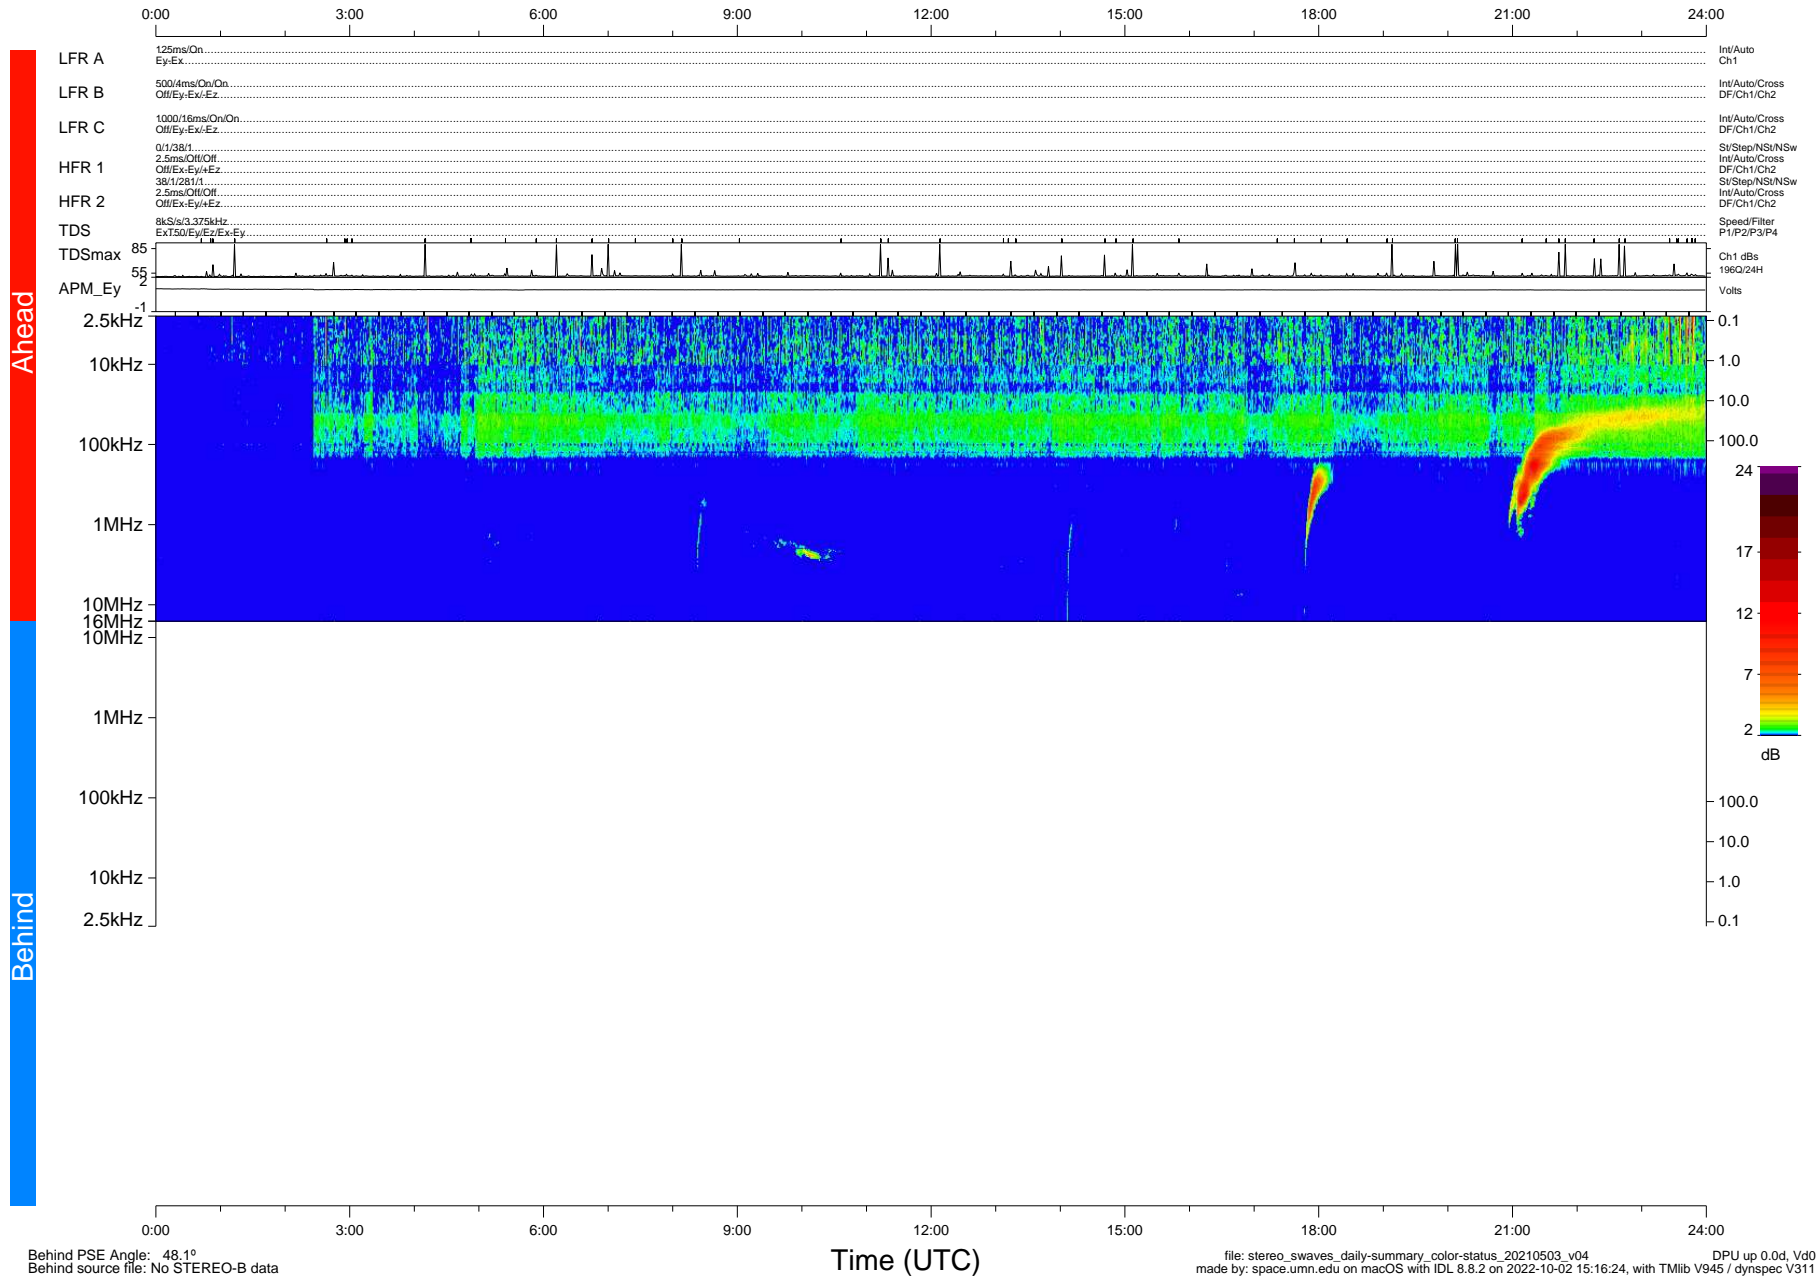

STEREO/WAVES Daily Summary - 03-May-2021 (DOY 123)

Ahead source file: swaves_ahead_2021_123_1_05.fin (Recovery: 100.0% HK, 99% PKts)
 Ahead PSE Angle: -52.6°

DPU up 2126.9d, V412d38

Behind PSE Angle: 48.1°
 Behind source file: No STEREO-B data

file: stereo_swaves_daily-summary_color-status_20210503_v04
 made by: space.umn.edu on macOS with IDL 8.8.2 on 2022-10-02 15:16:24, with TLib V945 / dynspec V311
 DPU up 0.0d, Vd0