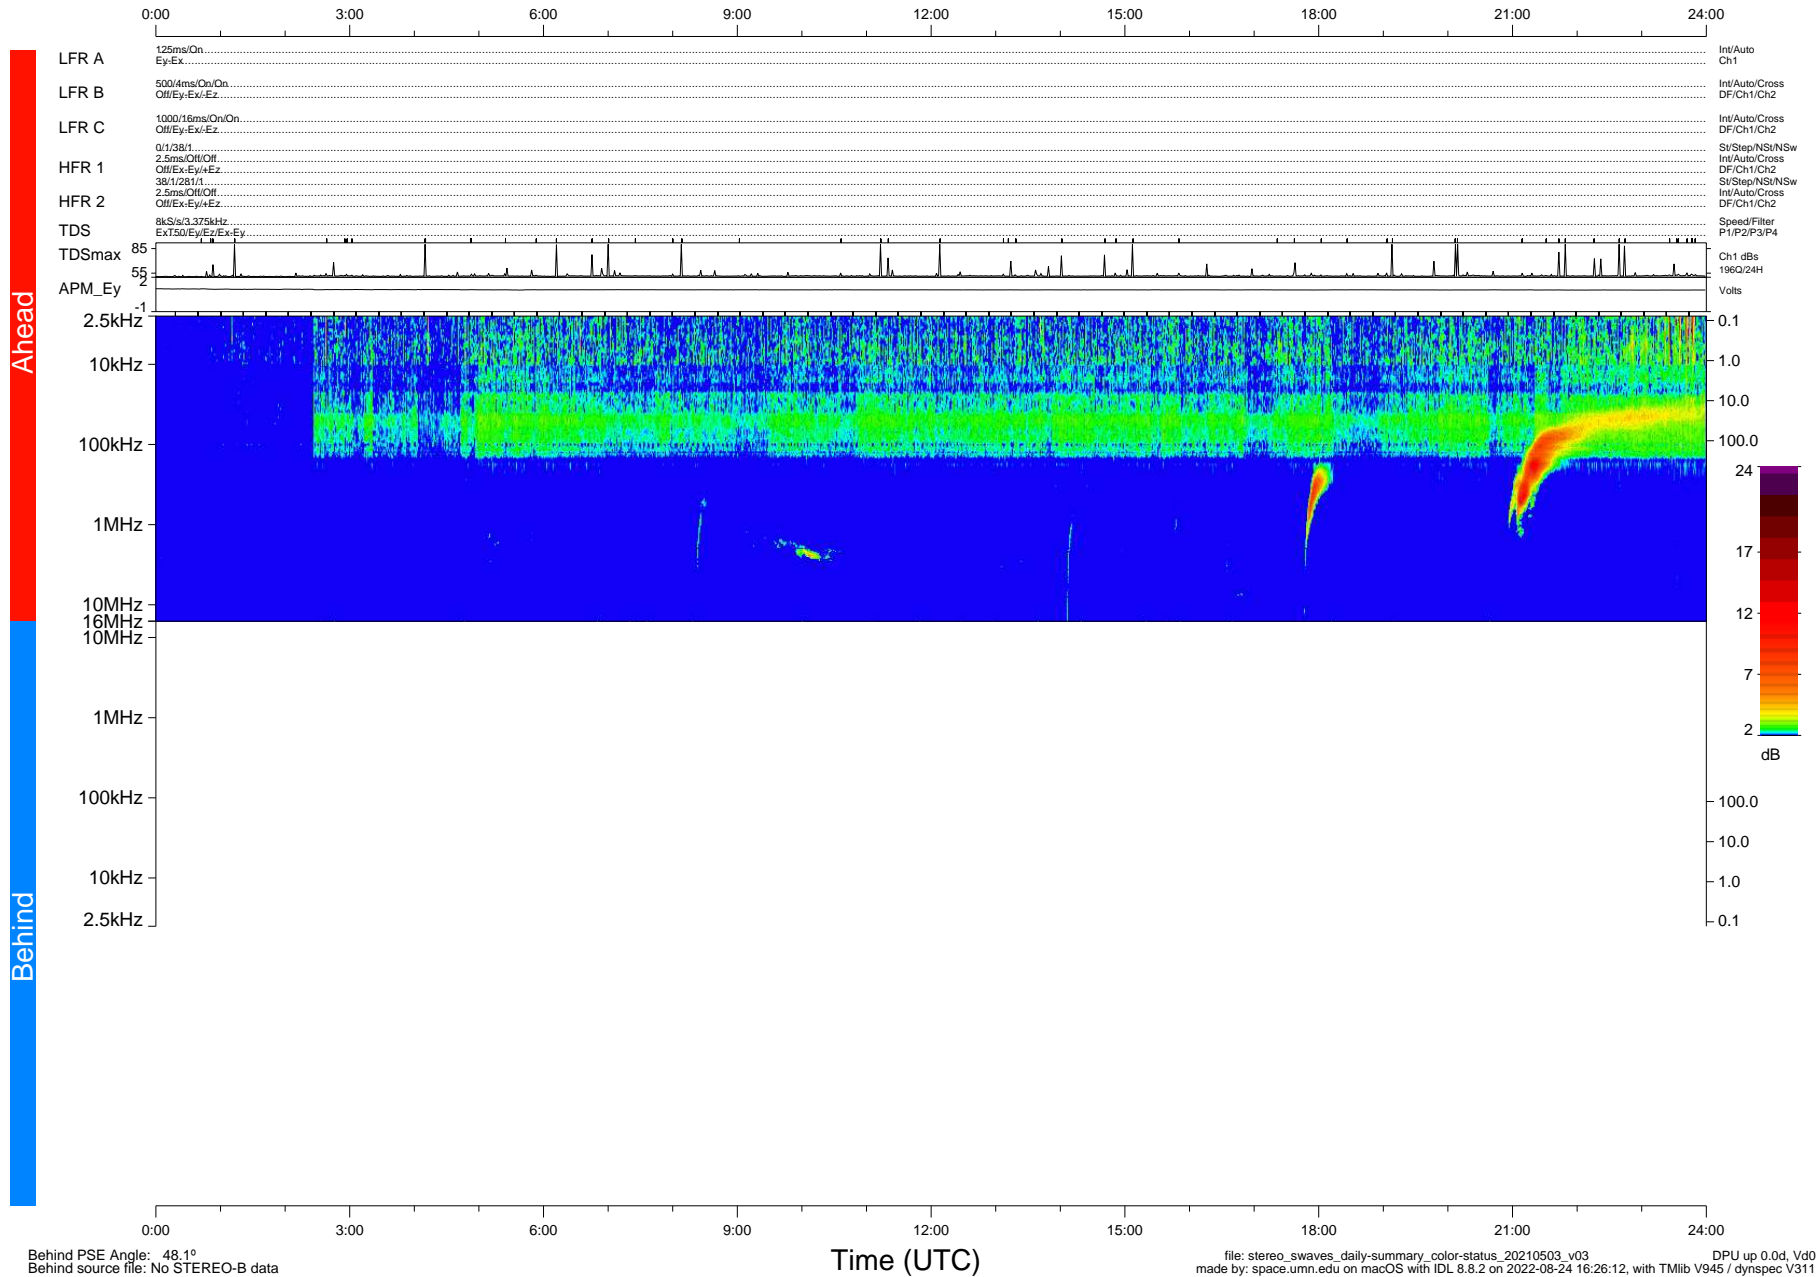

STEREO/WAVES Daily Summary - 03-May-2021 (DOY 123)

Ahead source file: swaves_ahead_2021_123_1_05.fin (Recovery: 100.0% HK, 99% PKts)
 Ahead PSE Angle: -52.6°

DPU up 2126.9d, V412d38

Behind PSE Angle: 48.1°
 Behind source file: No STEREO-B data

Time (UTC)

file: stereo_swaves_daily-summary_color-status_20210503_v03 DPU up 0.0d, Vd0
 made by: space.umn.edu on macOS with IDL 8.8.2 on 2022-08-24 16:26:12, with Tlib V945 / dynspec V311