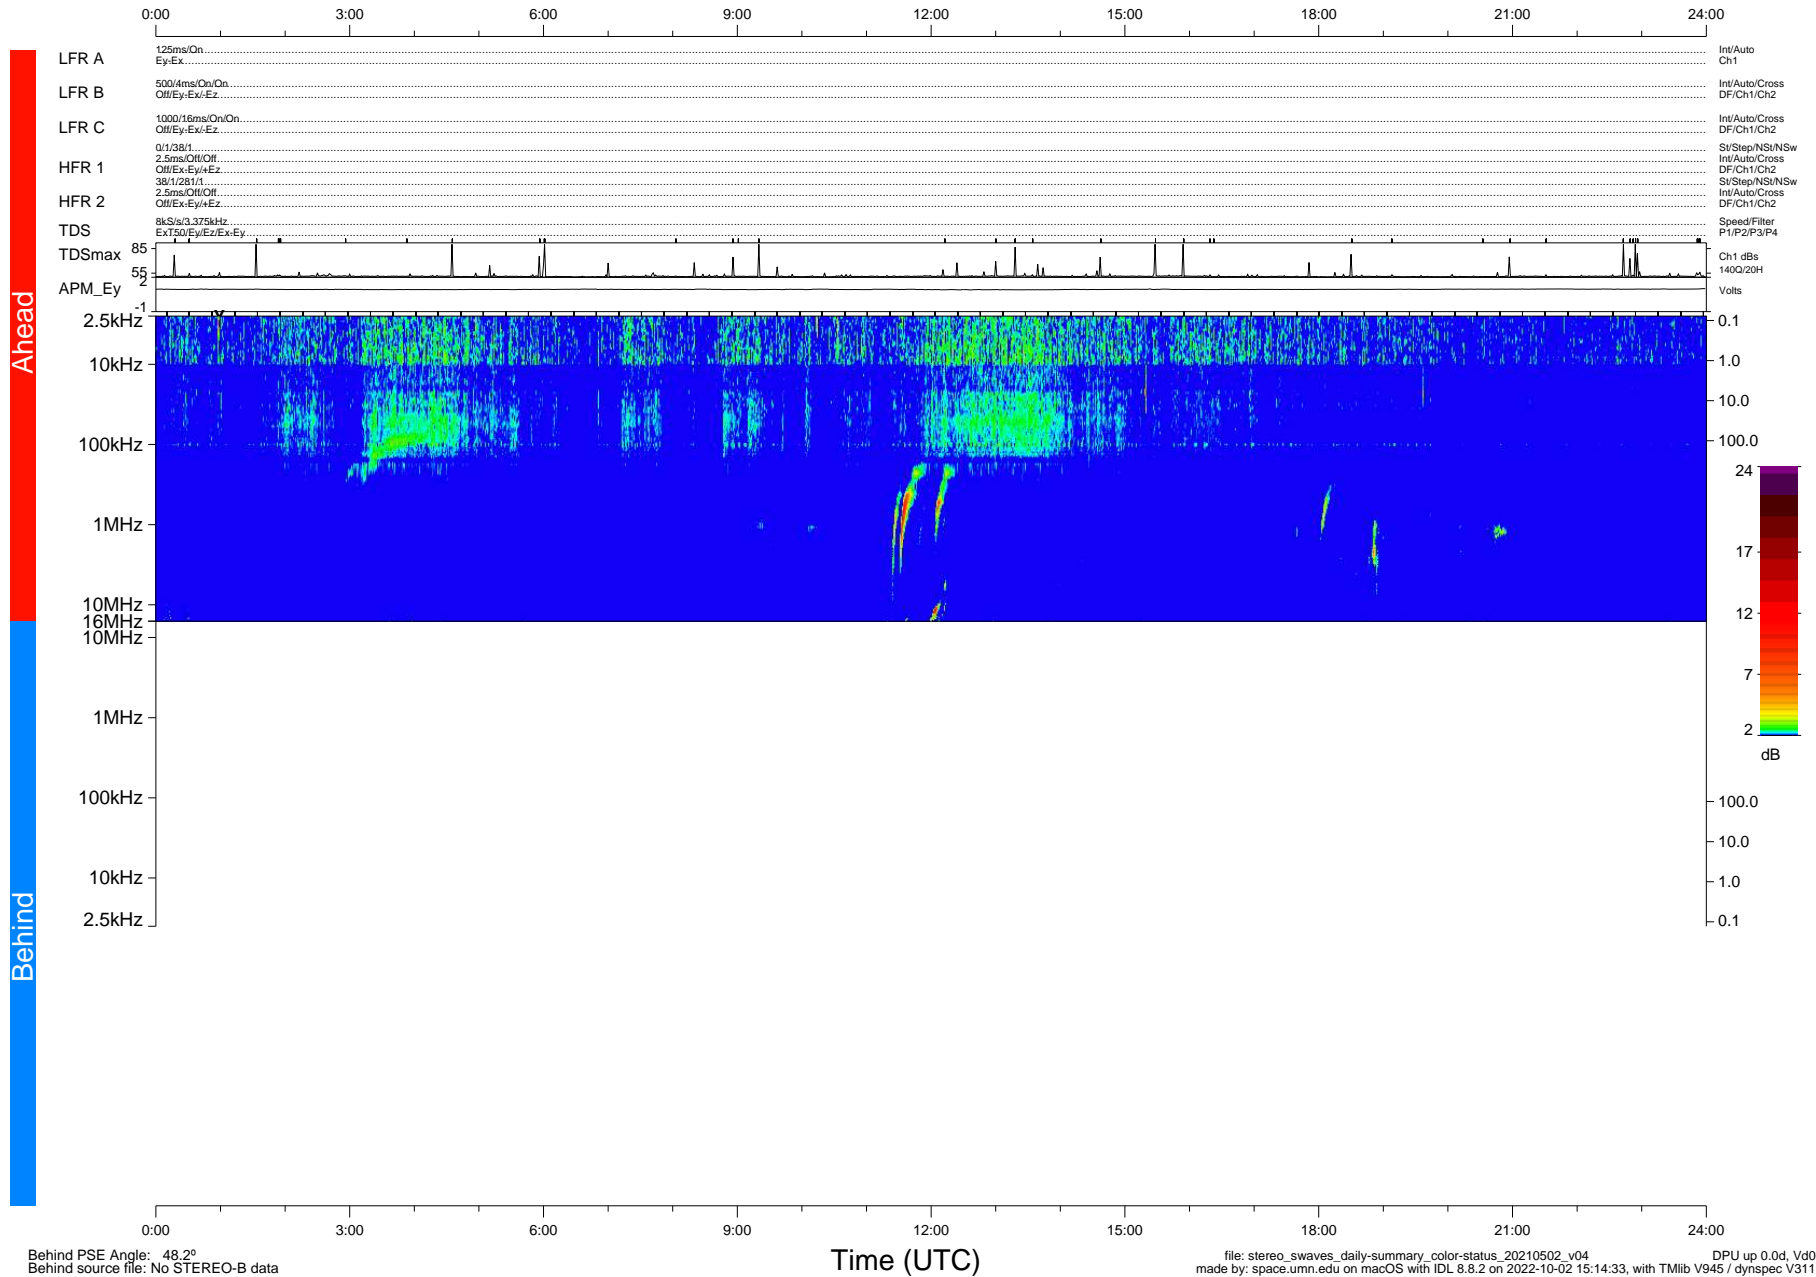

STEREO/WAVES Daily Summary - 02-May-2021 (DOY 122)

Ahead source file: swaves_ahead_2021_122_1_05.fin (Recovery: 100.0% HK, 90% PKts)
 Ahead PSE Angle: -52.6°

DPU up 2125.9d, V412d38

Behind PSE Angle: 48.2°
 Behind source file: No STEREO-B data

Time (UTC)

file: stereo_swaves_daily-summary_color-status_20210502_v04 DPU up 0.0d, Vd0
 made by: space.umn.edu on macOS with IDL 8.8.2 on 2022-10-02 15:14:33, with Tlib V945 / dynspec V311