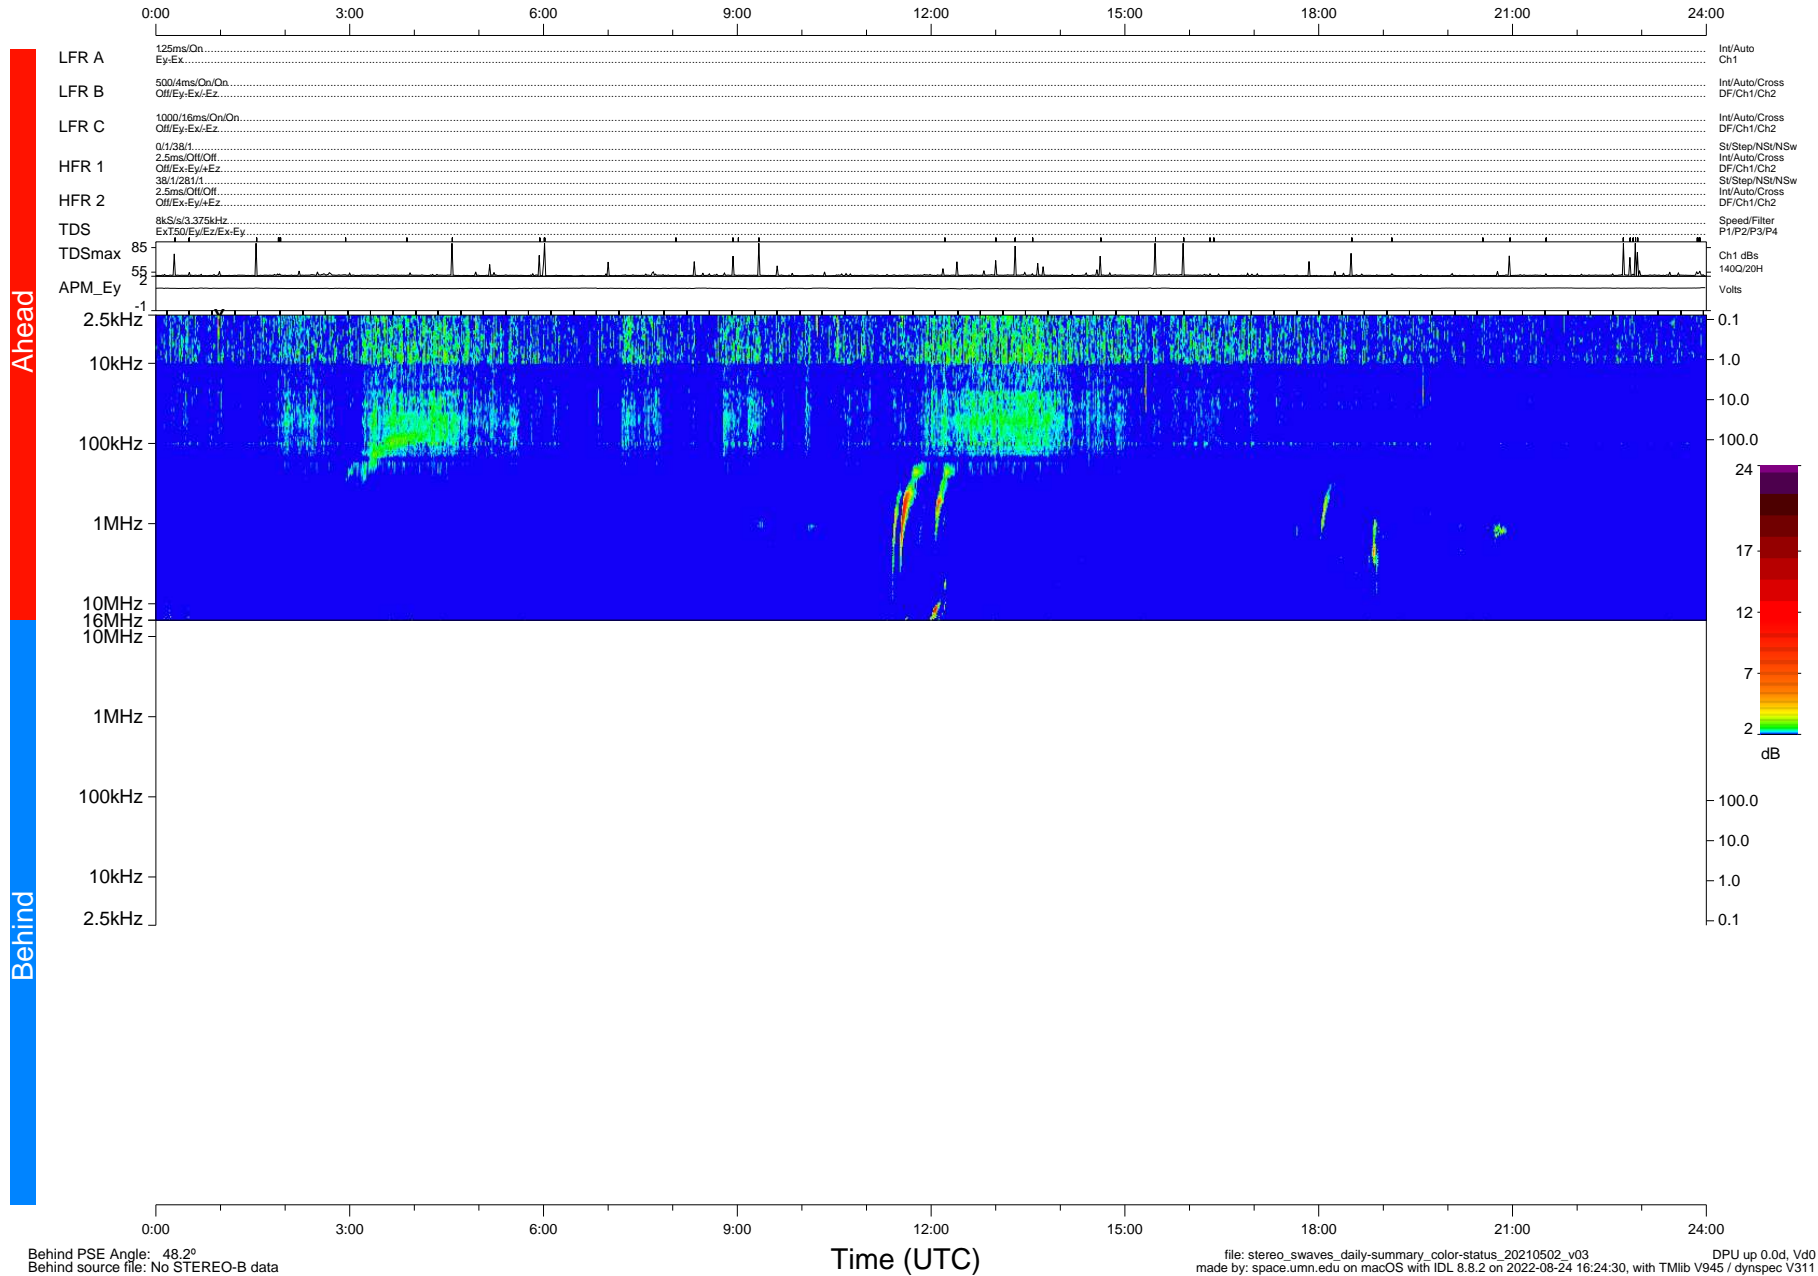

STEREO/WAVES Daily Summary - 02-May-2021 (DOY 122)

Ahead source file: swaves_ahead_2021_122_1_05.fin (Recovery: 100.0% HK, 90% PKts)
Ahead PSE Angle: -52.6°

DPU up 2125.9d, V412d38

Behind PSE Angle: 48.2°
Behind source file: No STEREO-B data