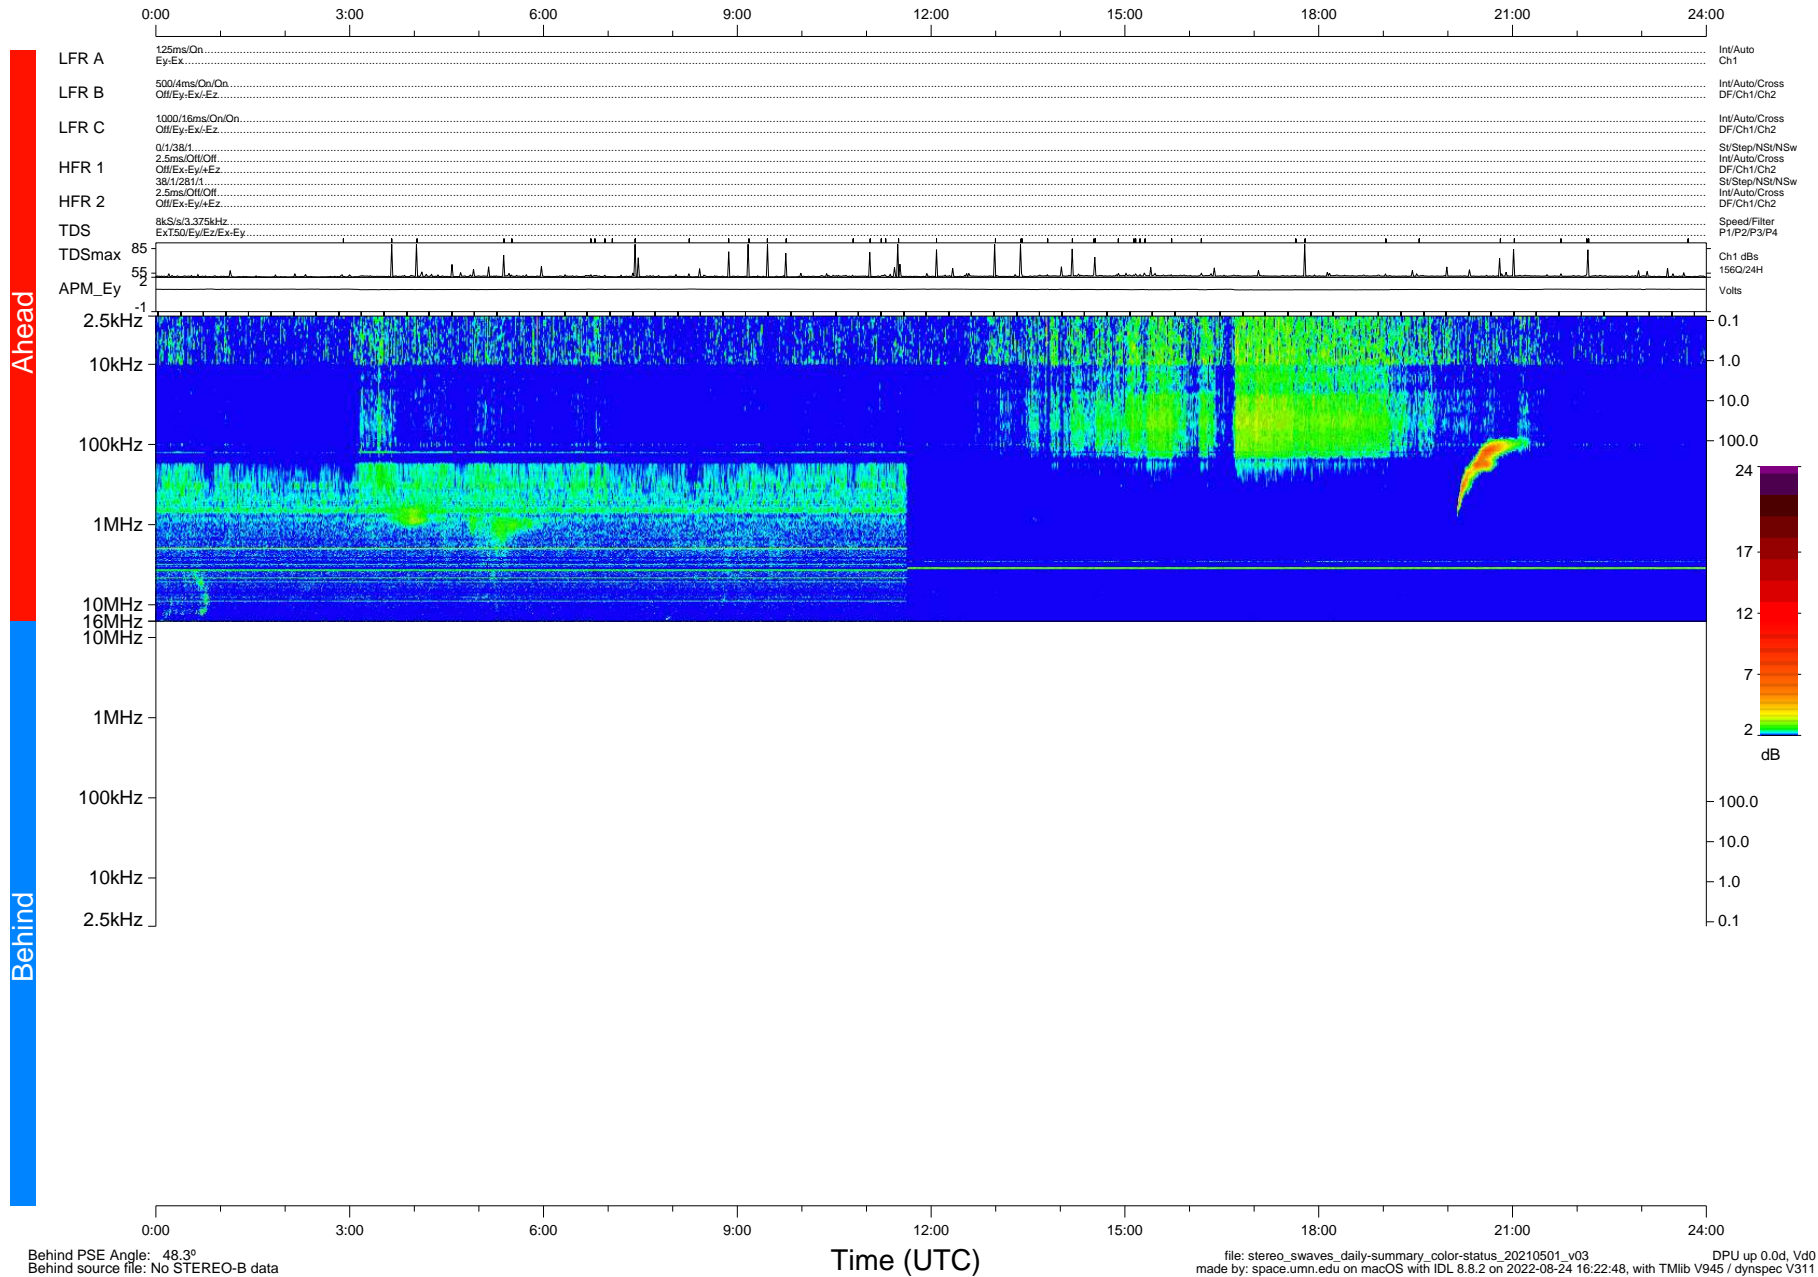

STEREO/WAVES Daily Summary - 01-May-2021 (DOY 121)

Ahead source file: swaves_ahead_2021_121_1_05.fin (Recovery: 100.0% HK, 93% PKts)
 Ahead PSE Angle: -52.7°

DPU up 2124.9d, V412d38

Behind PSE Angle: 48.3°
 Behind source file: No STEREO-B data

Time (UTC)

file: stereo_swaves_daily-summary_color-status_20210501_v03
 made by: space.umn.edu on macOS with IDL 8.8.2 on 2022-08-24 16:22:48, with Tlib V945 / dynspec V311
 DPU up 0.0d, V40