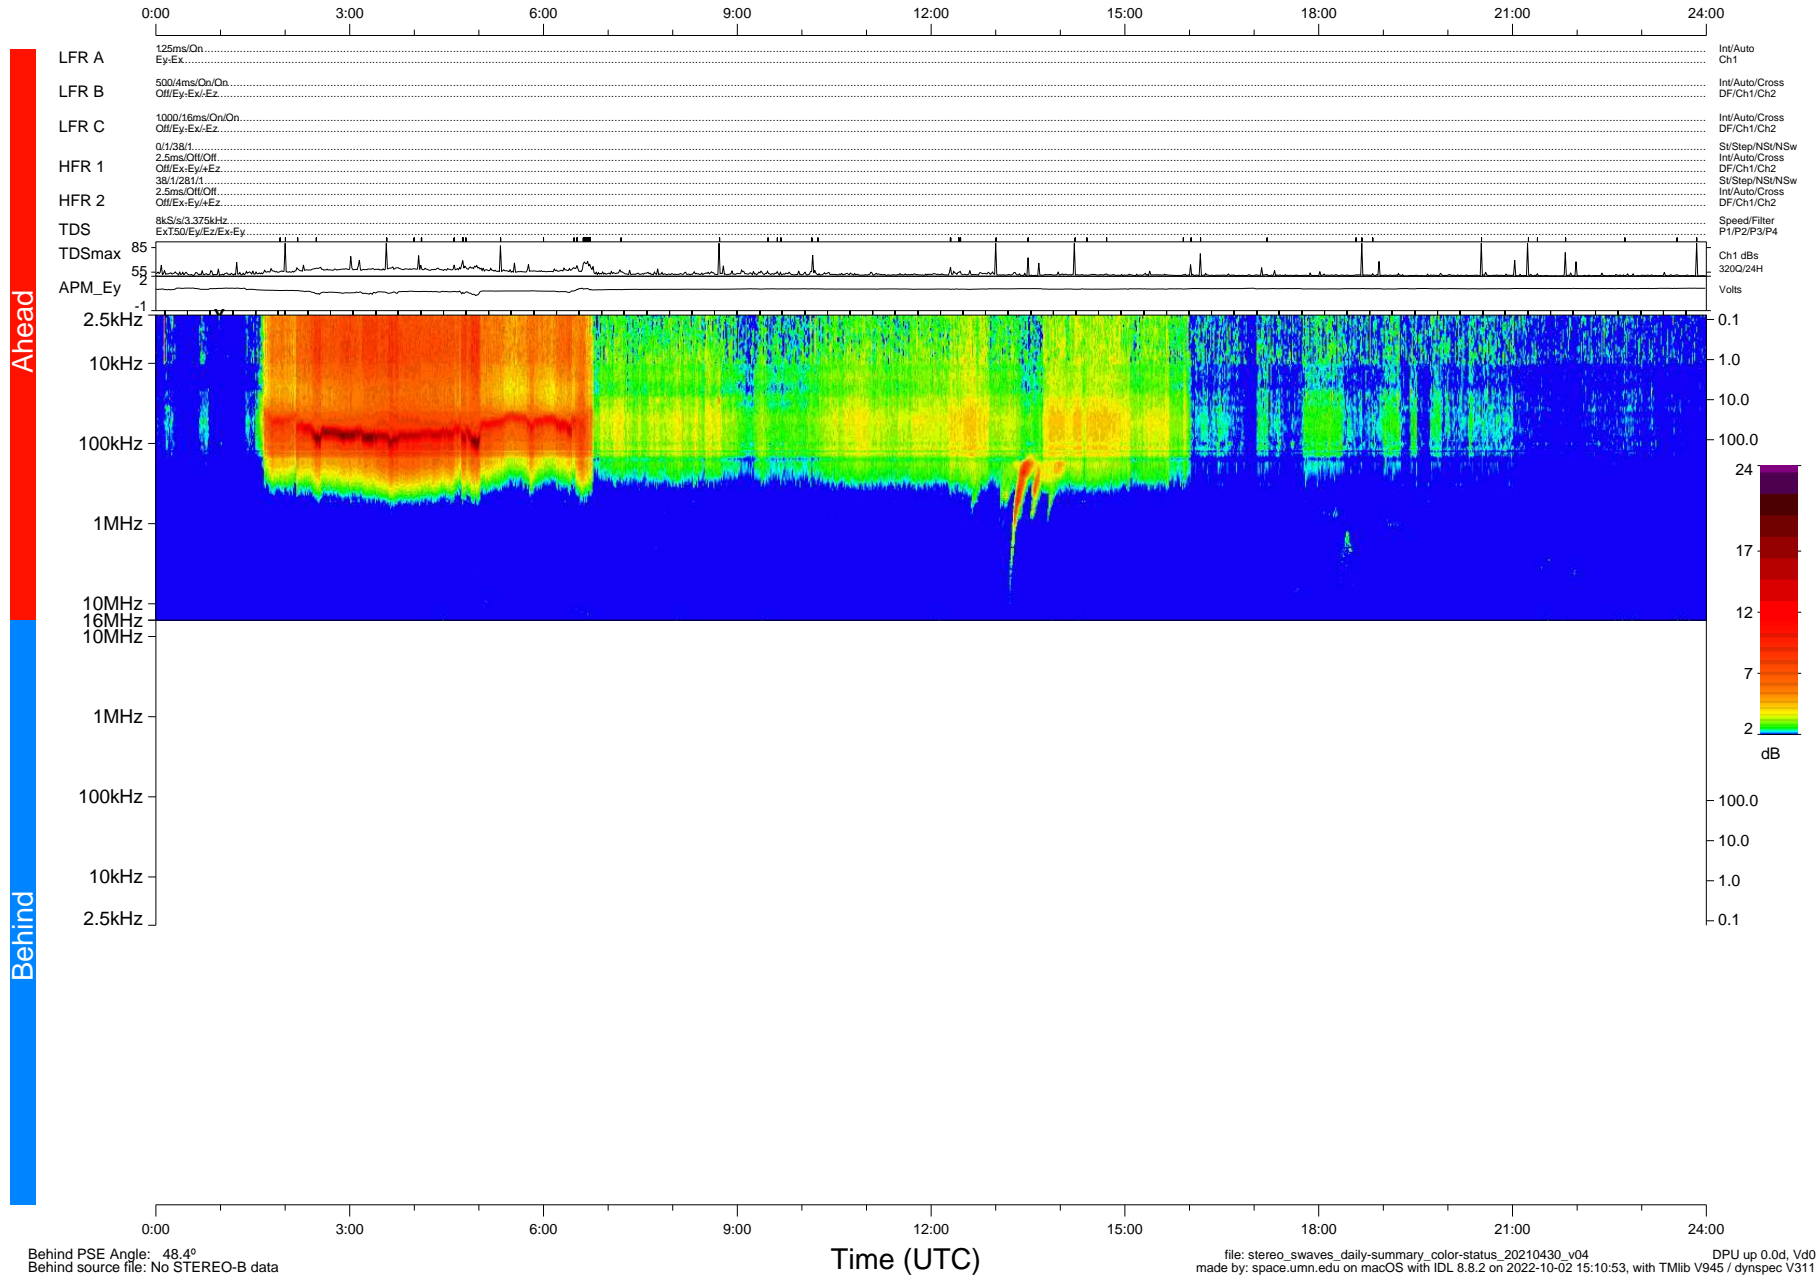

STEREO/WAVES Daily Summary - 30-Apr-2021 (DOY 120)

Ahead source file: swaves_ahead_2021_120_1_05.fin (Recovery: 100.0% HK, 117% Pkts)
Ahead PSE Angle: -52.8°

DPU up 2123.9d, V412d38

Behind PSE Angle: 48.4°
Behind source file: No STEREO-B data

Time (UTC)