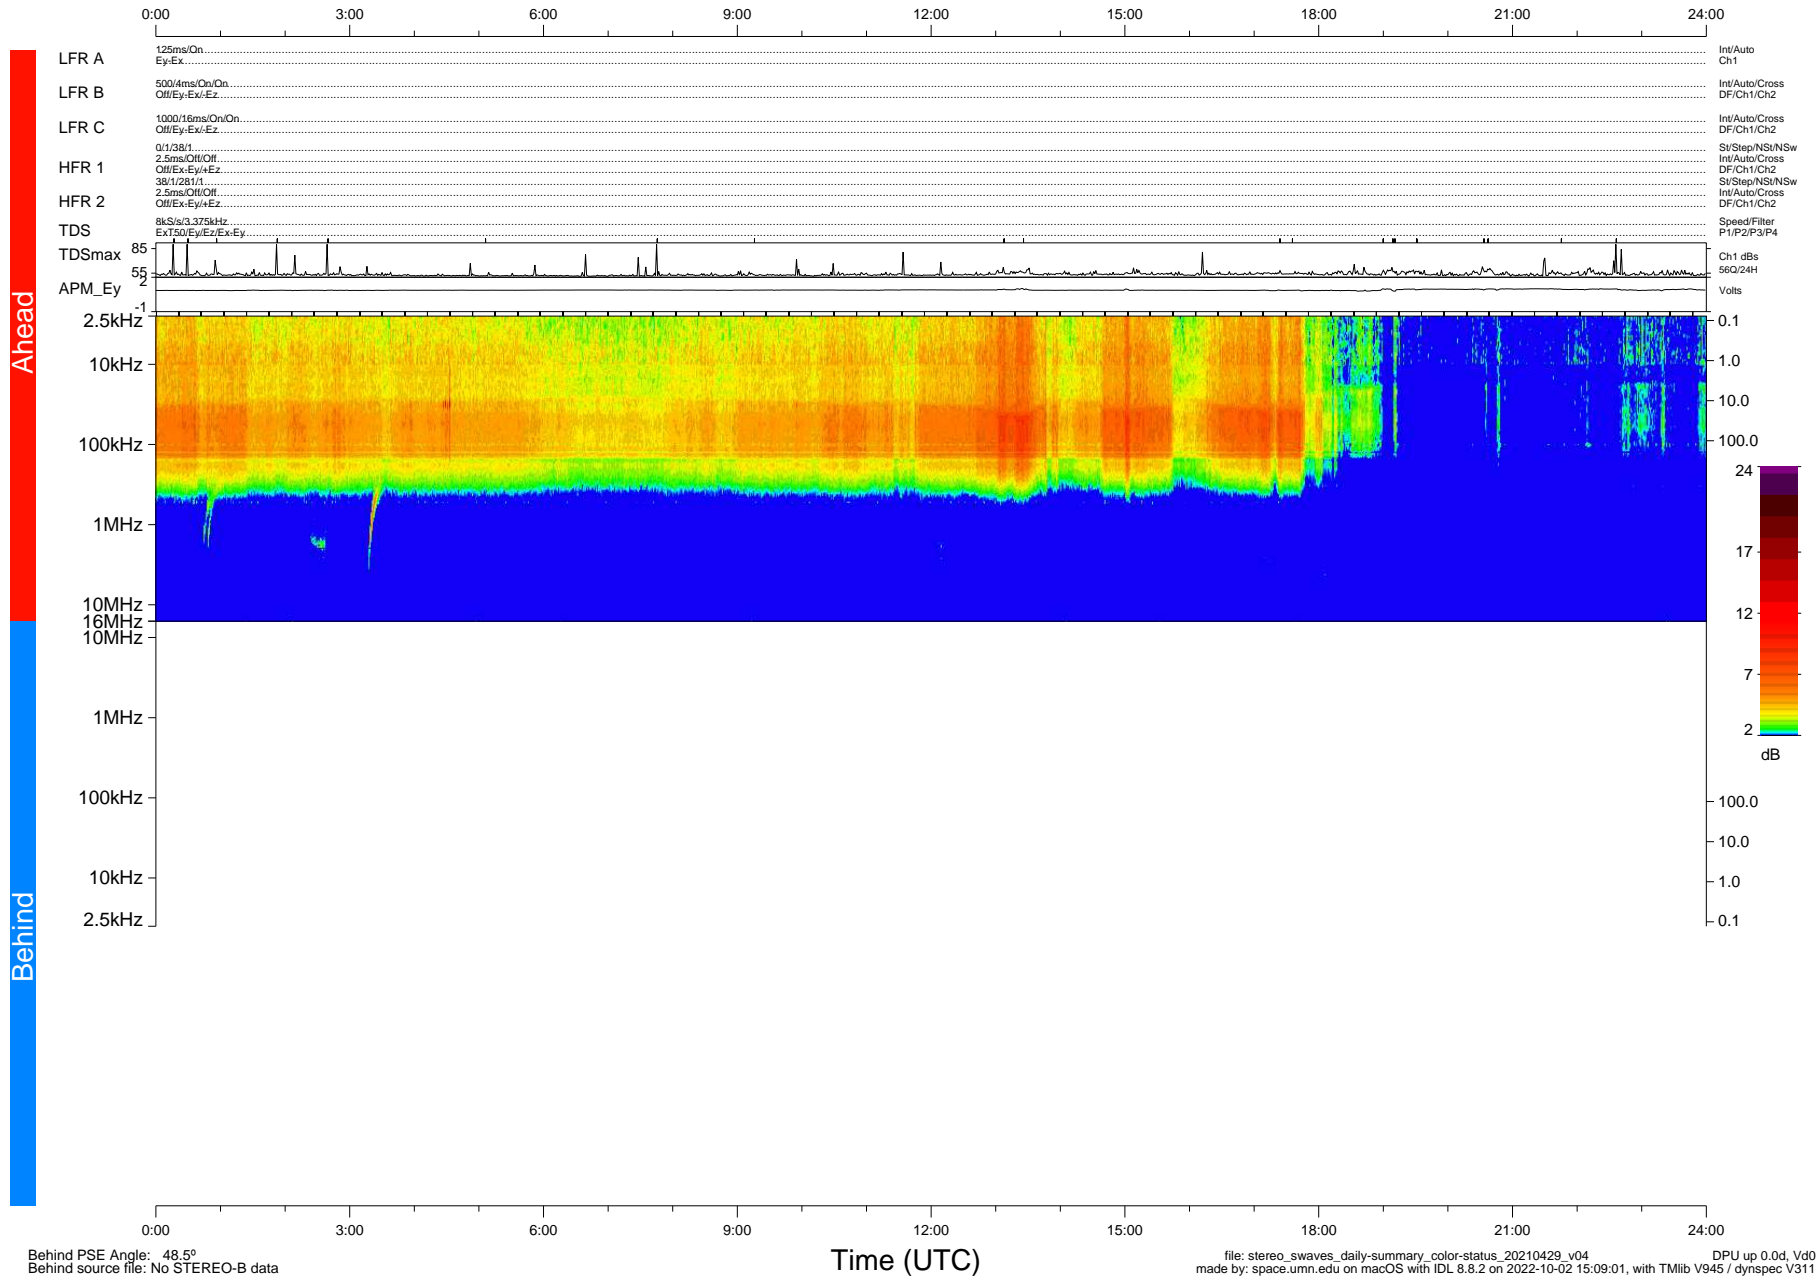

STEREO/WAVES Daily Summary - 29-Apr-2021 (DOY 119)

Ahead source file: swaves_ahead_2021_119_1_05.fin (Recovery: 100.0% HK, 78% PKts)
 Ahead PSE Angle: -52.8°

DPU up 2122.9d, V412d38

Behind PSE Angle: 48.5°
 Behind source file: No STEREO-B data

file: stereo_swaves_daily-summary_color-status_20210429_v04
 made by: space.umn.edu on macOS with IDL 8.8.2 on 2022-10-02 15:09:01, with Tlib V945 / dynspec V311
 DPU up 0.0d, Vd0