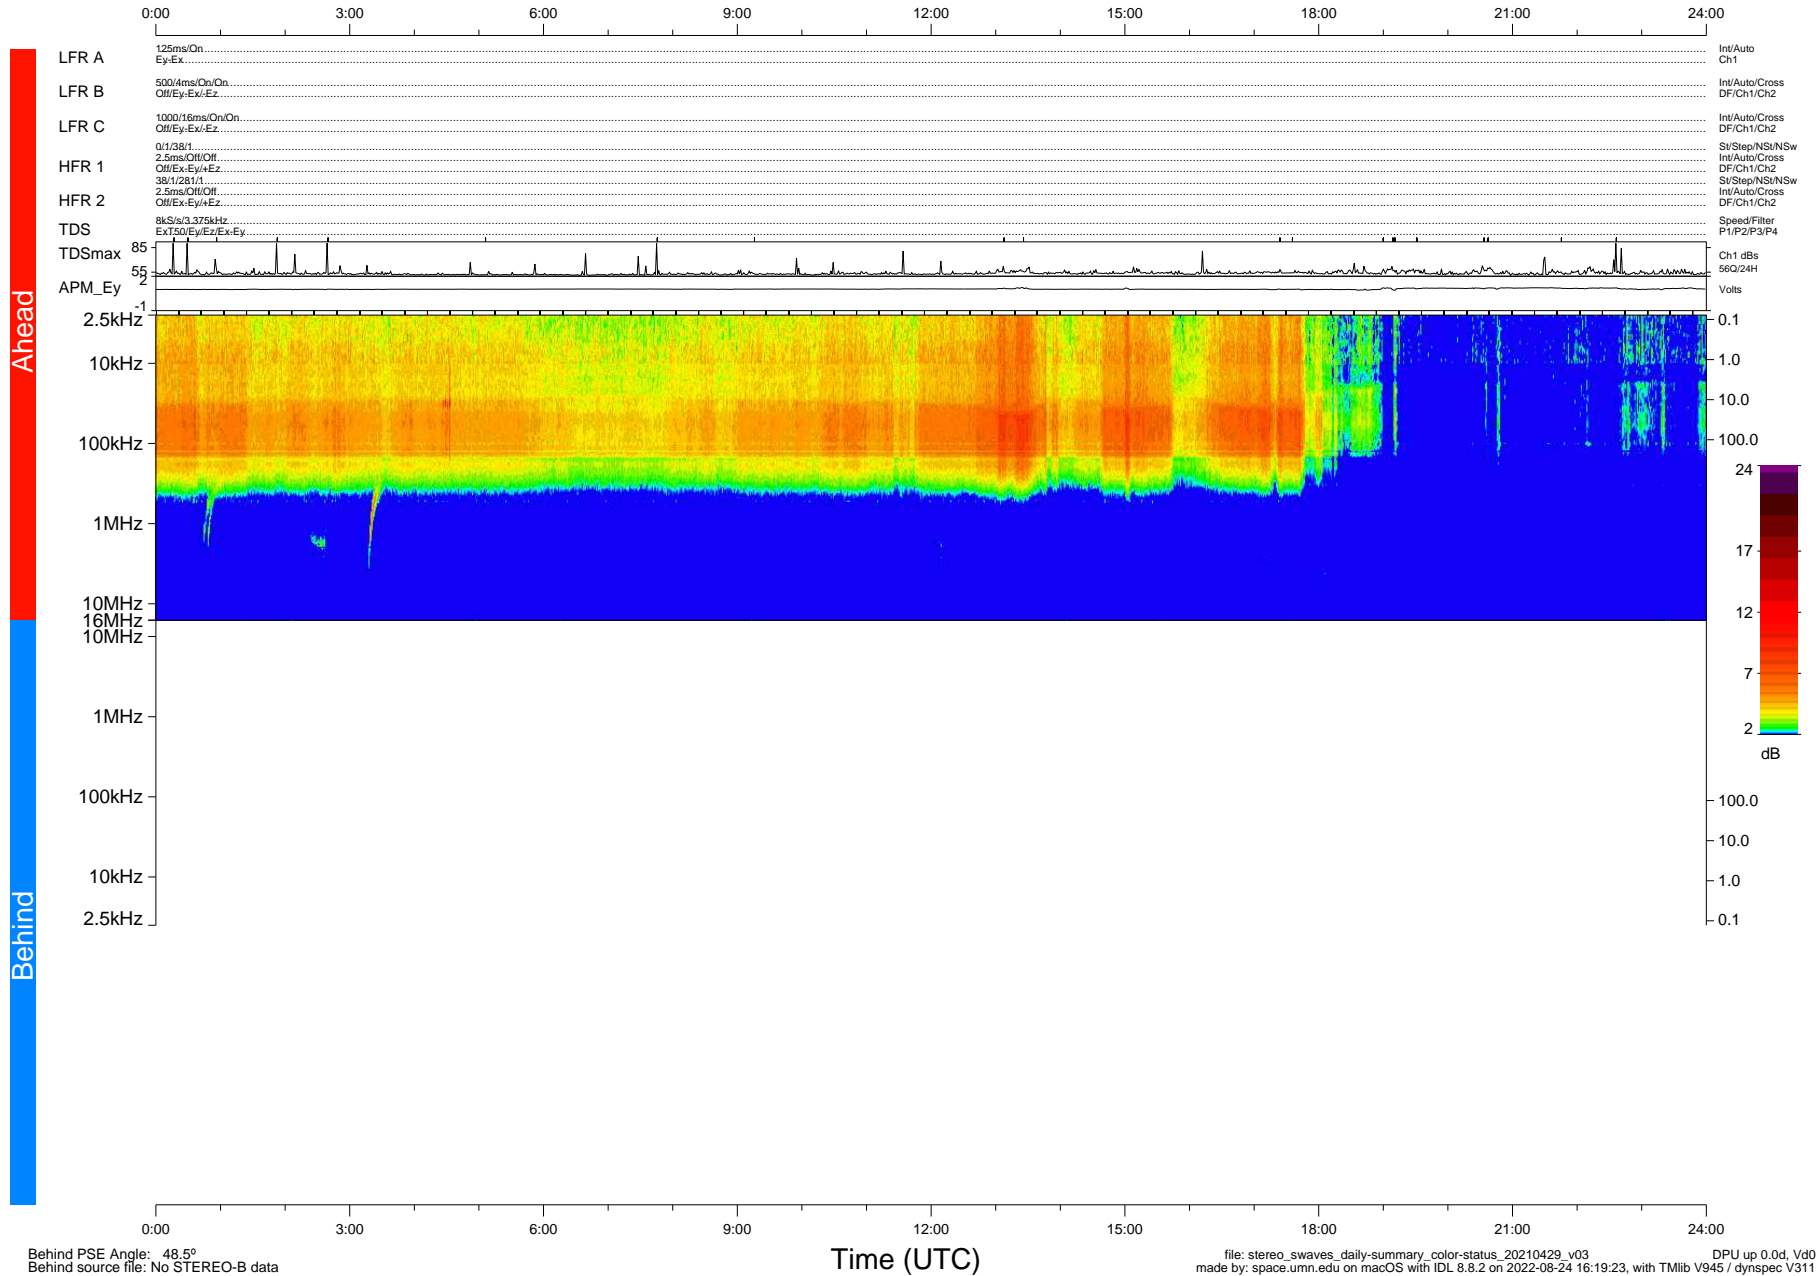

STEREO/WAVES Daily Summary - 29-Apr-2021 (DOY 119)

Ahead source file: swaves_ahead_2021_119_1_05.fin (Recovery: 100.0% HK, 78% PKts)
 Ahead PSE Angle: -52.8°

DPU up 2122.9d, V412d38

Behind PSE Angle: 48.5°
 Behind source file: No STEREO-B data

file: stereo_swaves_daily-summary_color-status_20210429_v03
 made by: space.umn.edu on macOS with IDL 8.8.2 on 2022-08-24 16:19:23, with TLib V945 / dynspec V311
 DPU up 0.0d, Vd0