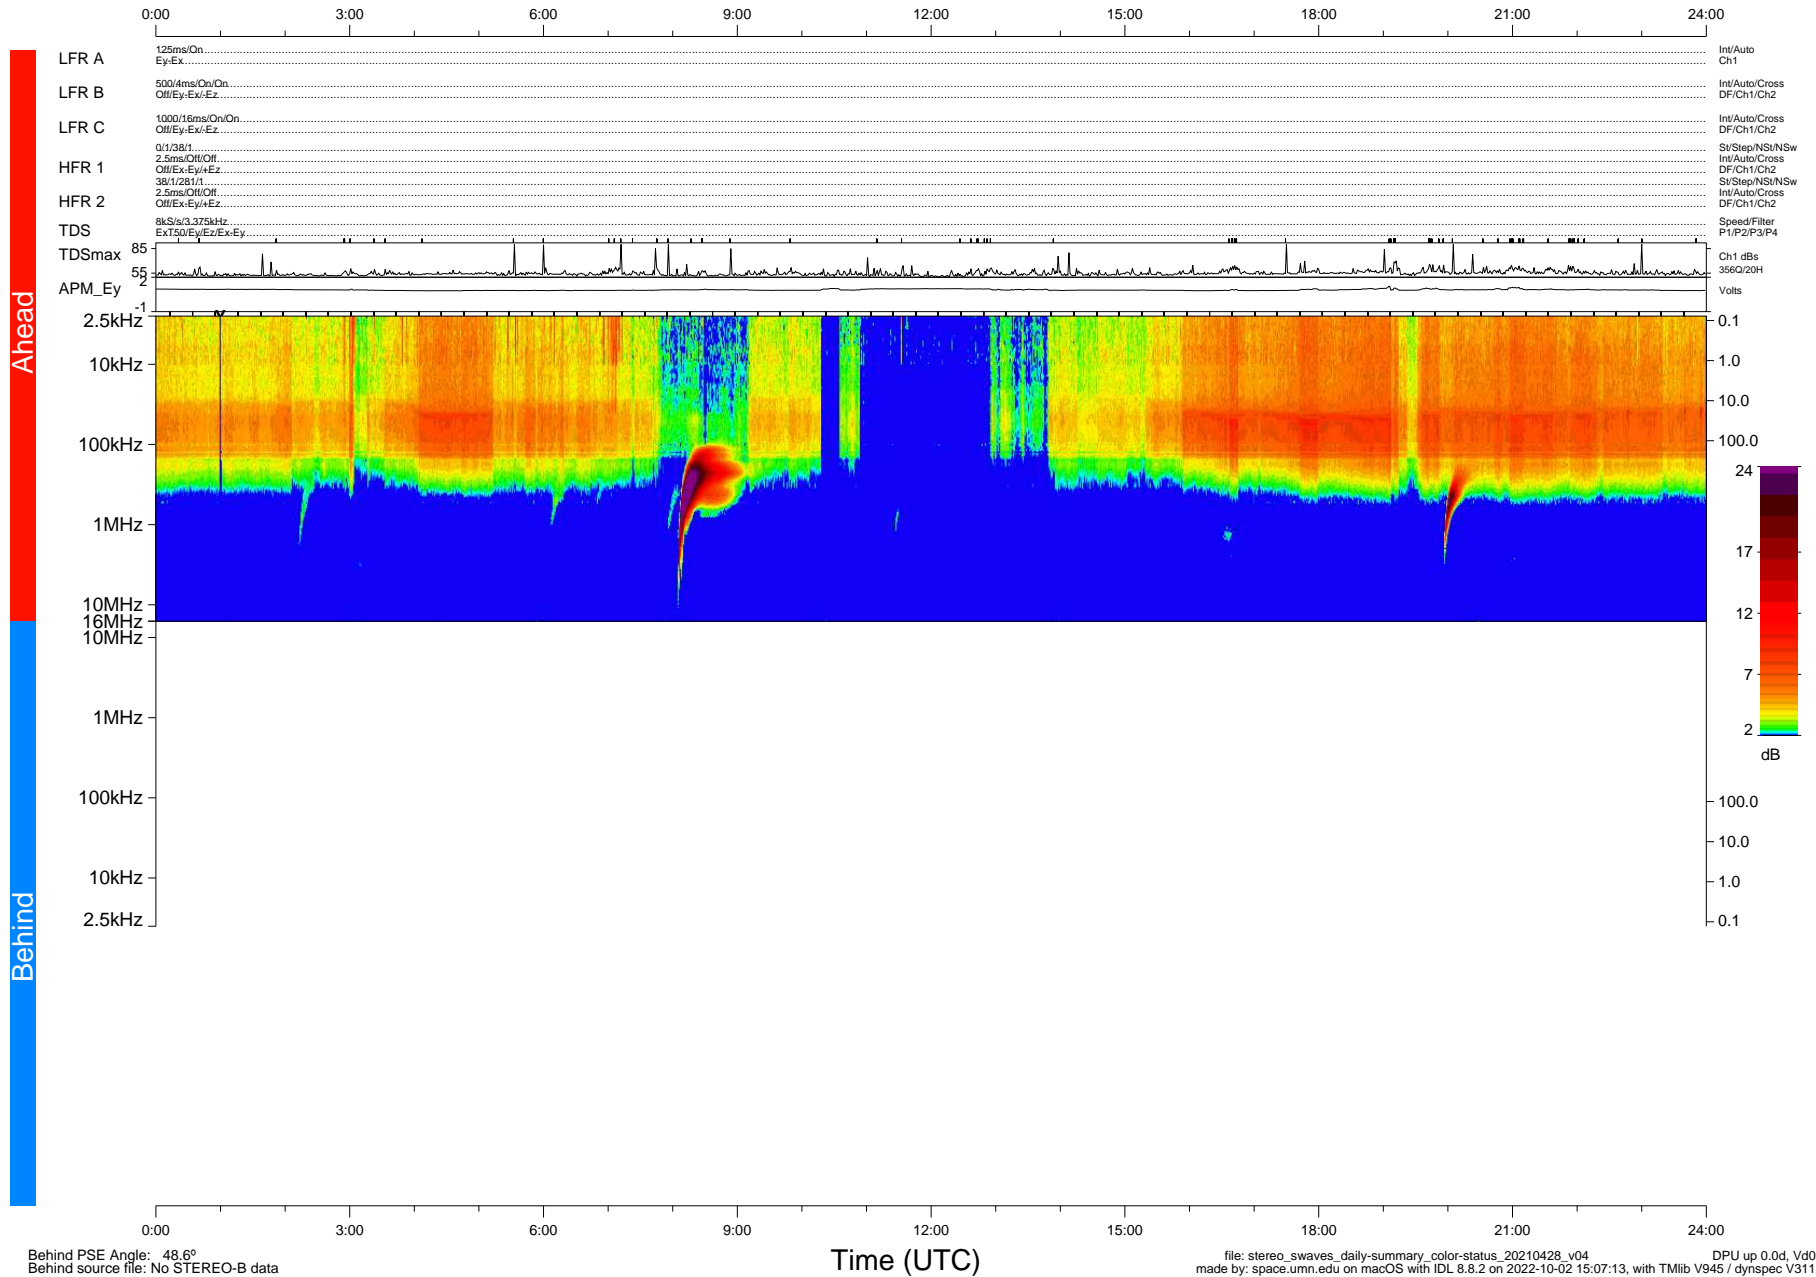

STEREO/WAVES Daily Summary - 28-Apr-2021 (DOY 118)

Ahead source file: swaves_ahead_2021_118_1_05.fin (Recovery: 100.1% HK, 122% Pkts)
 Ahead PSE Angle: -52.9°

DPU up 2121.9d, V412d38

Behind PSE Angle: 48.6°
 Behind source file: No STEREO-B data

file: stereo_swaves_daily-summary_color-status_20210428_v04
 made by: space.umn.edu on macOS with IDL 8.8.2 on 2022-10-02 15:07:13, with Tlib V945 / dynspec V311
 DPU up 0.0d, Vd0