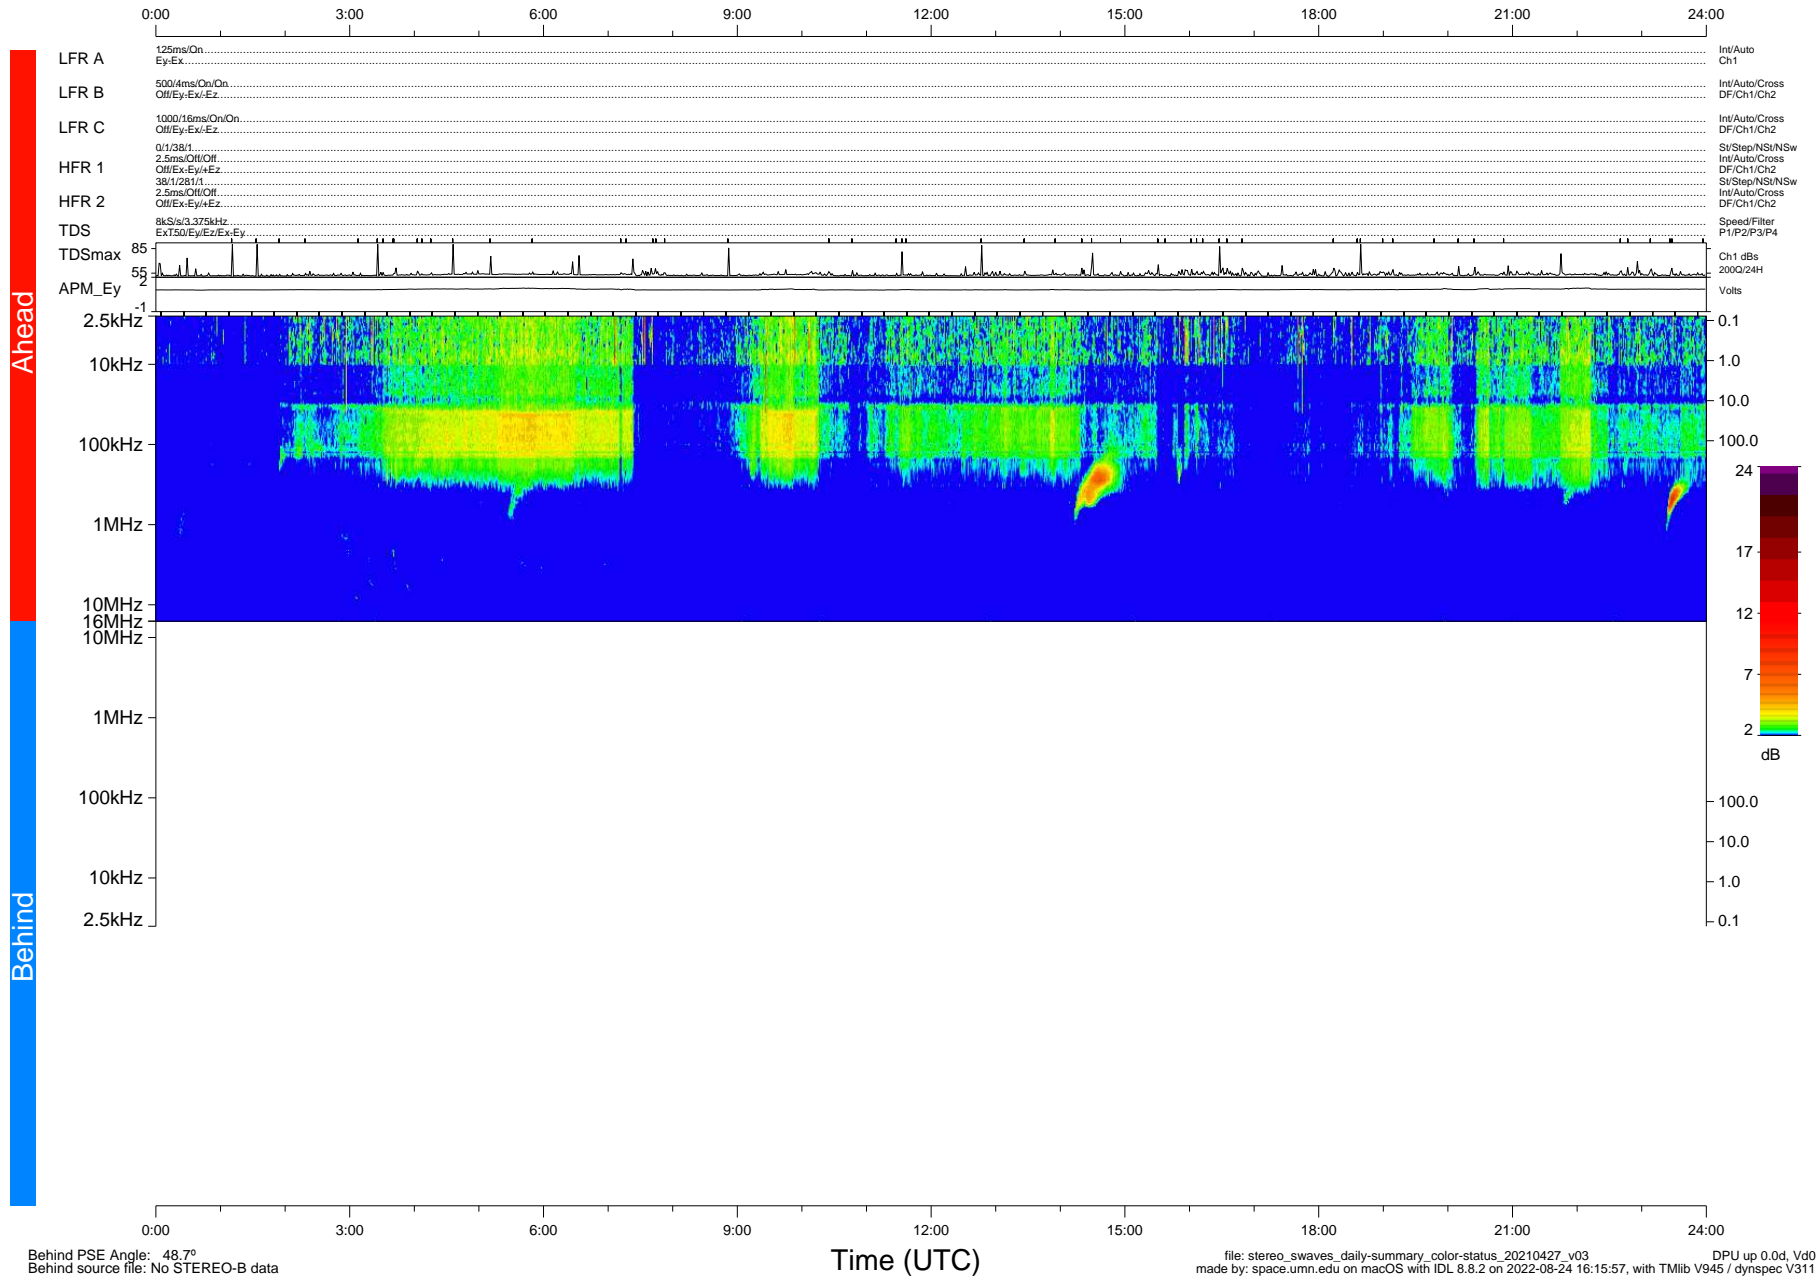

# STEREO/WAVES Daily Summary - 27-Apr-2021 (DOY 117)

Ahead source file: swaves\_ahead\_2021\_117\_1\_05.fin (Recovery: 100.0% HK, 100% Pkts)  
 Ahead PSE Angle: -53.0°

DPU up 2120.9d, V412d38

Behind PSE Angle: 48.7°  
 Behind source file: No STEREO-B data

file: stereo\_swaves\_daily-summary\_color-status\_20210427\_v03  
 made by: space.umn.edu on macOS with IDL 8.8.2 on 2022-08-24 16:15:57, with Tlib V945 / dynspec V311  
 DPU up 0.0d, Vd0