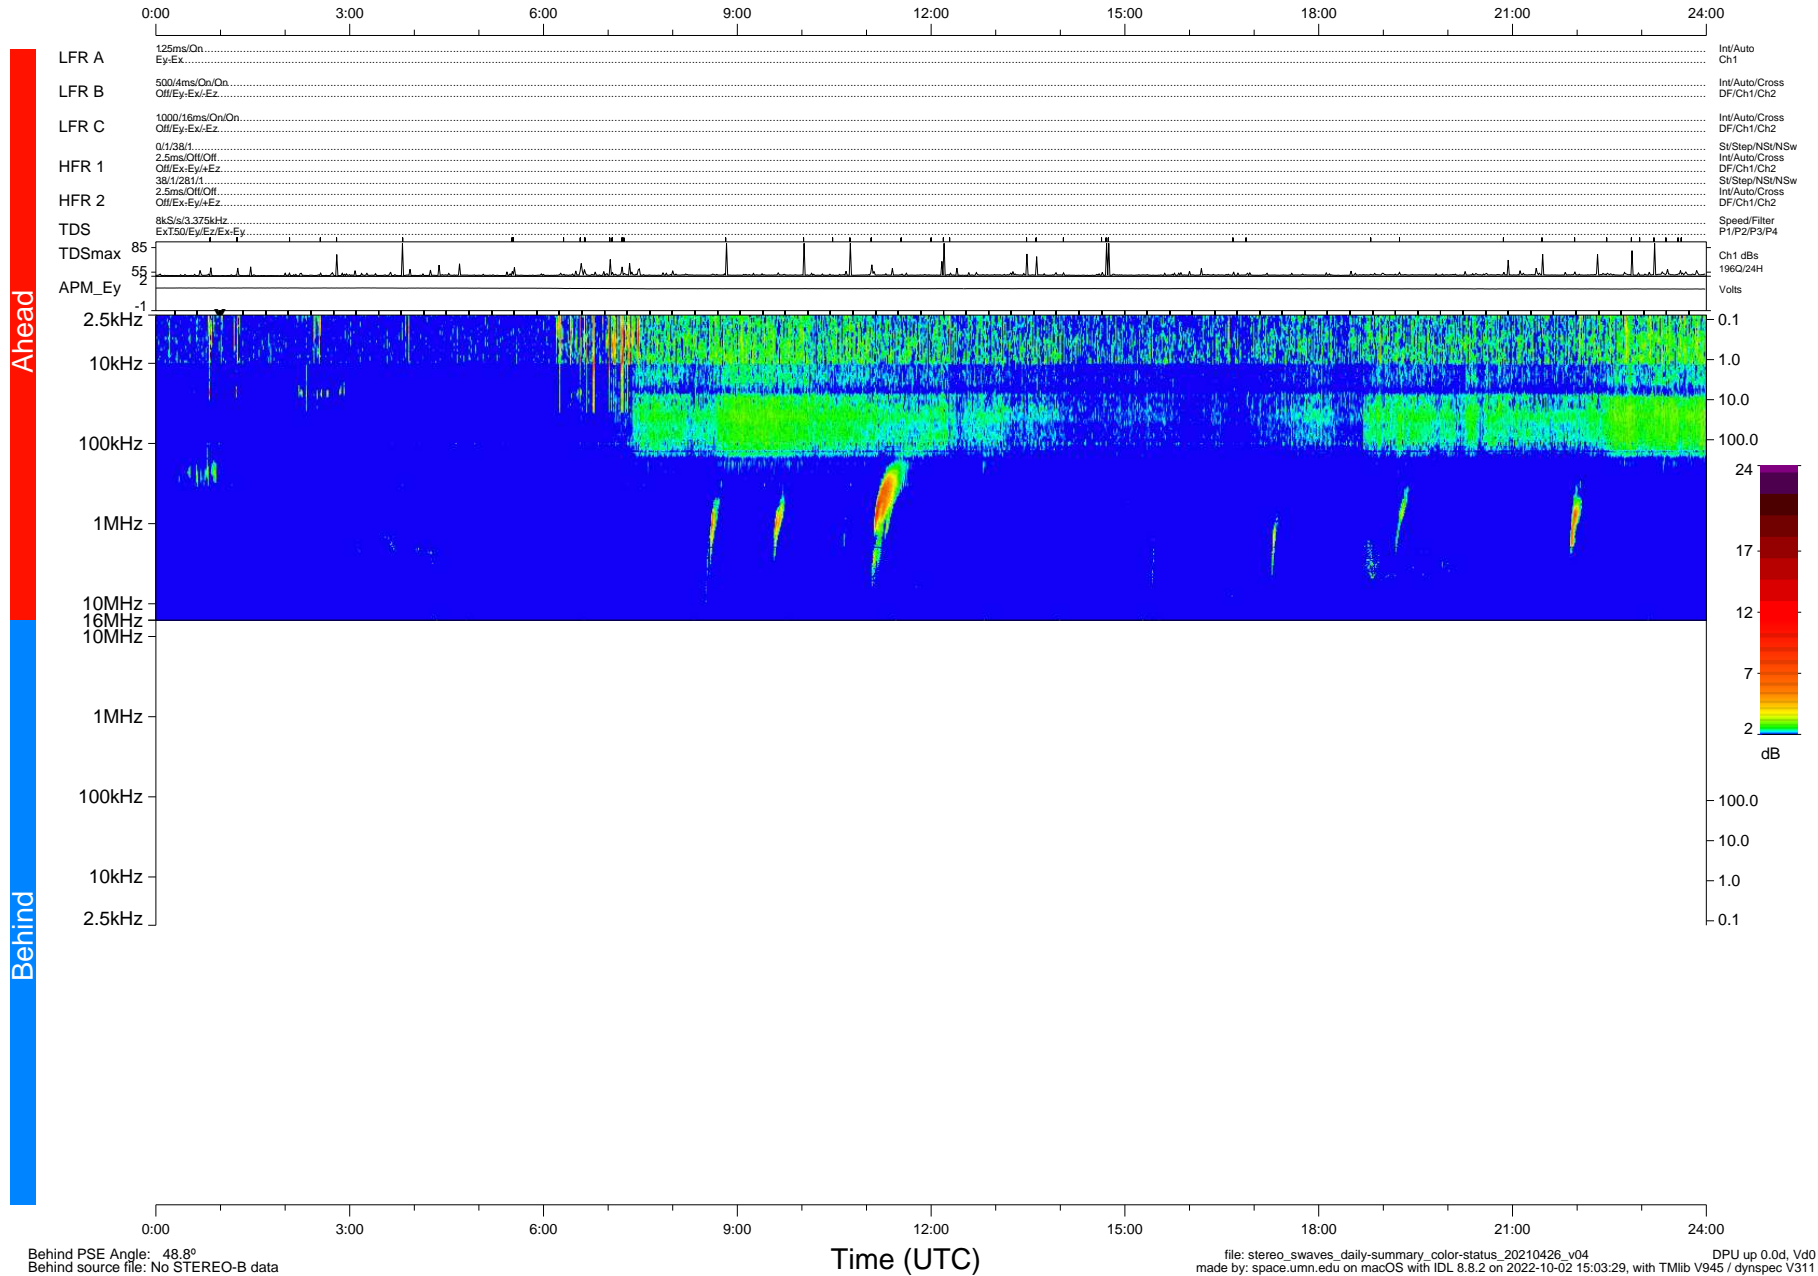

STEREO/WAVES Daily Summary - 26-Apr-2021 (DOY 116)

Ahead source file: swaves_ahead_2021_116_1_05.fin (Recovery: 100.0% HK, 99% Pkts)
Ahead PSE Angle: -53.1°

DPU up 2119.9d, V412d38

Behind PSE Angle: 48.8°
Behind source file: No STEREO-B data