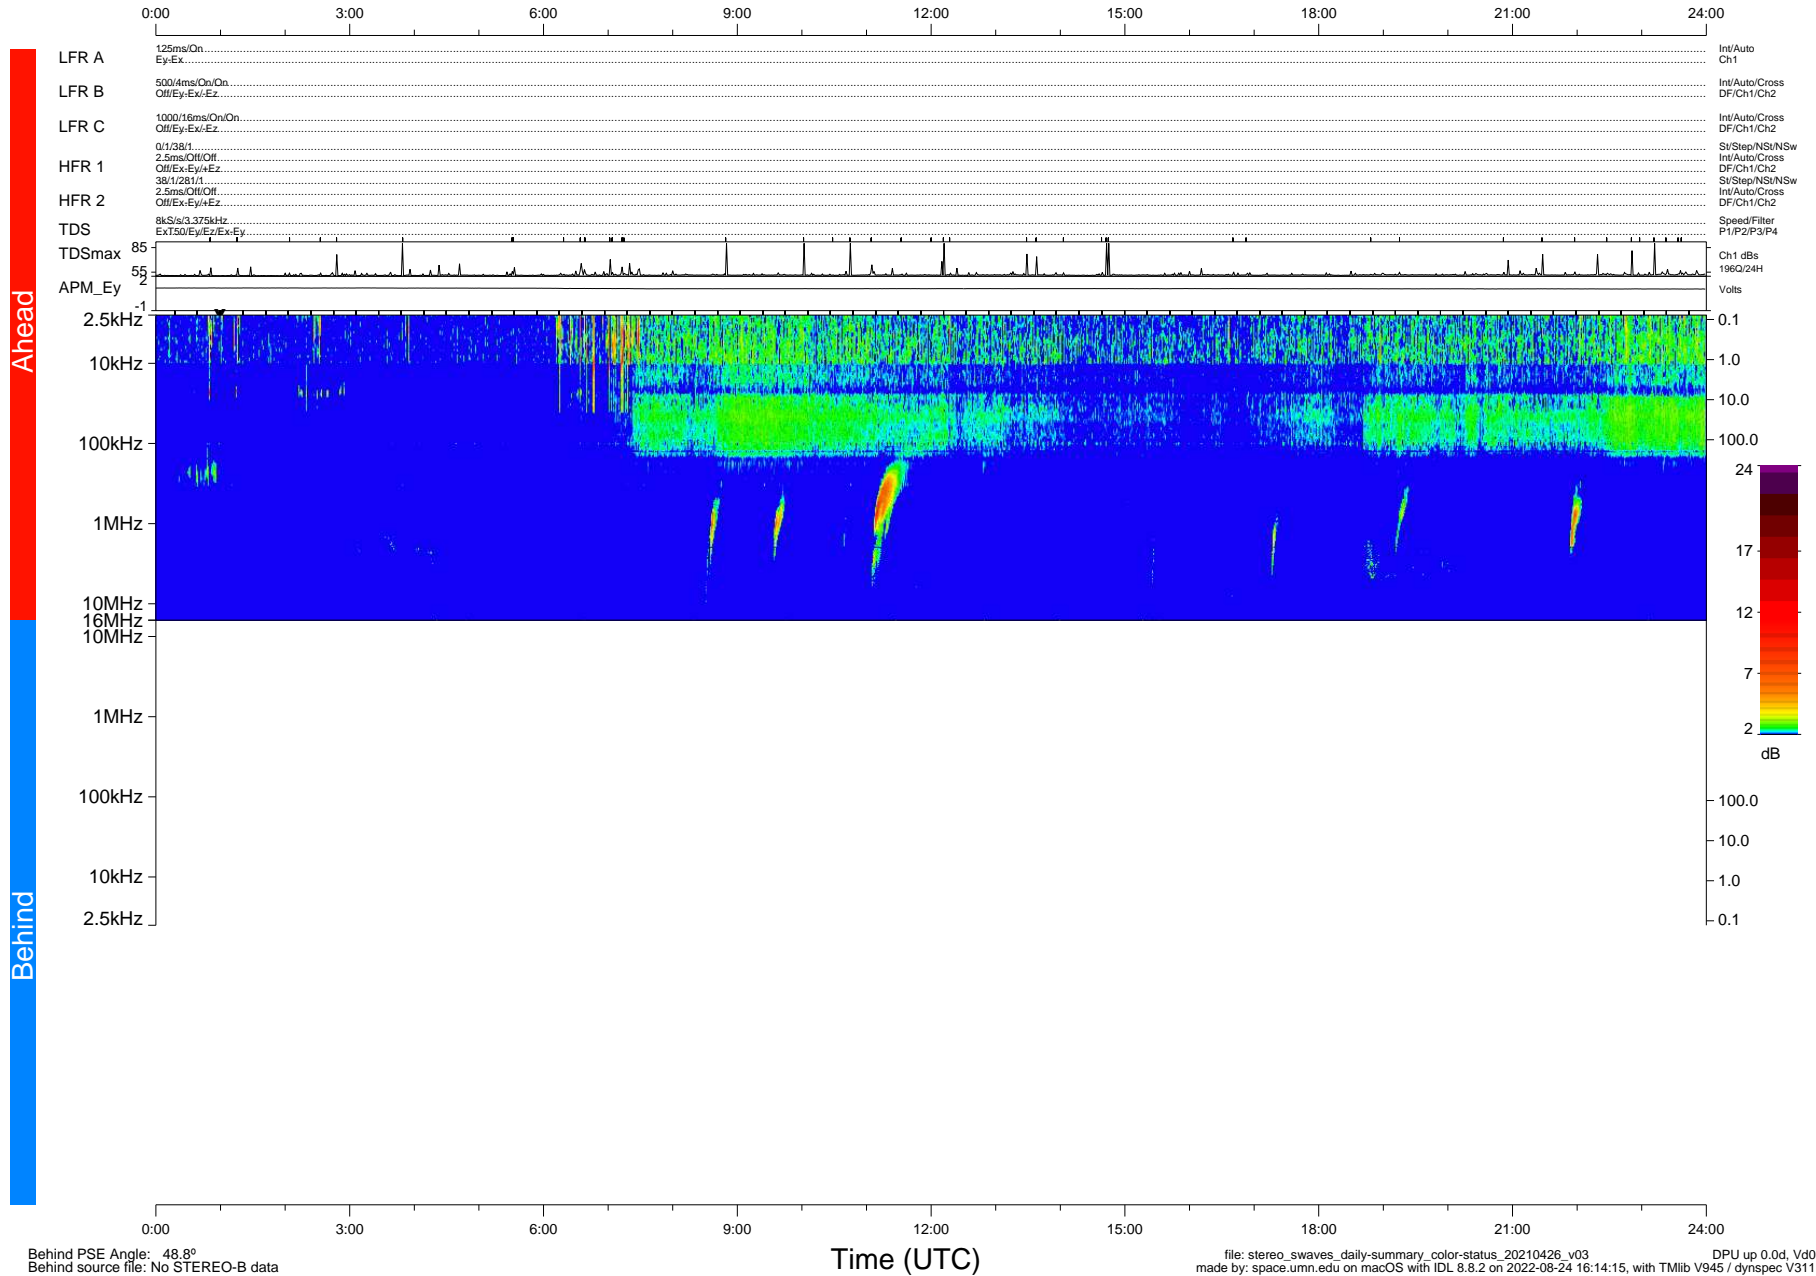

STEREO/WAVES Daily Summary - 26-Apr-2021 (DOY 116)

Ahead source file: swaves_ahead_2021_116_1_05.fin (Recovery: 100.0% HK, 99% Pkts)
 Ahead PSE Angle: -53.1°

DPU up 2119.9d, V412d38

Behind PSE Angle: 48.8°
 Behind source file: No STEREO-B data

file: stereo_swaves_daily-summary_color-status_20210426_v03 DPU up 0.0d, Vd0
 made by: space.umn.edu on macOS with IDL 8.8.2 on 2022-08-24 16:14:15, with Tlib V945 / dynspec V311