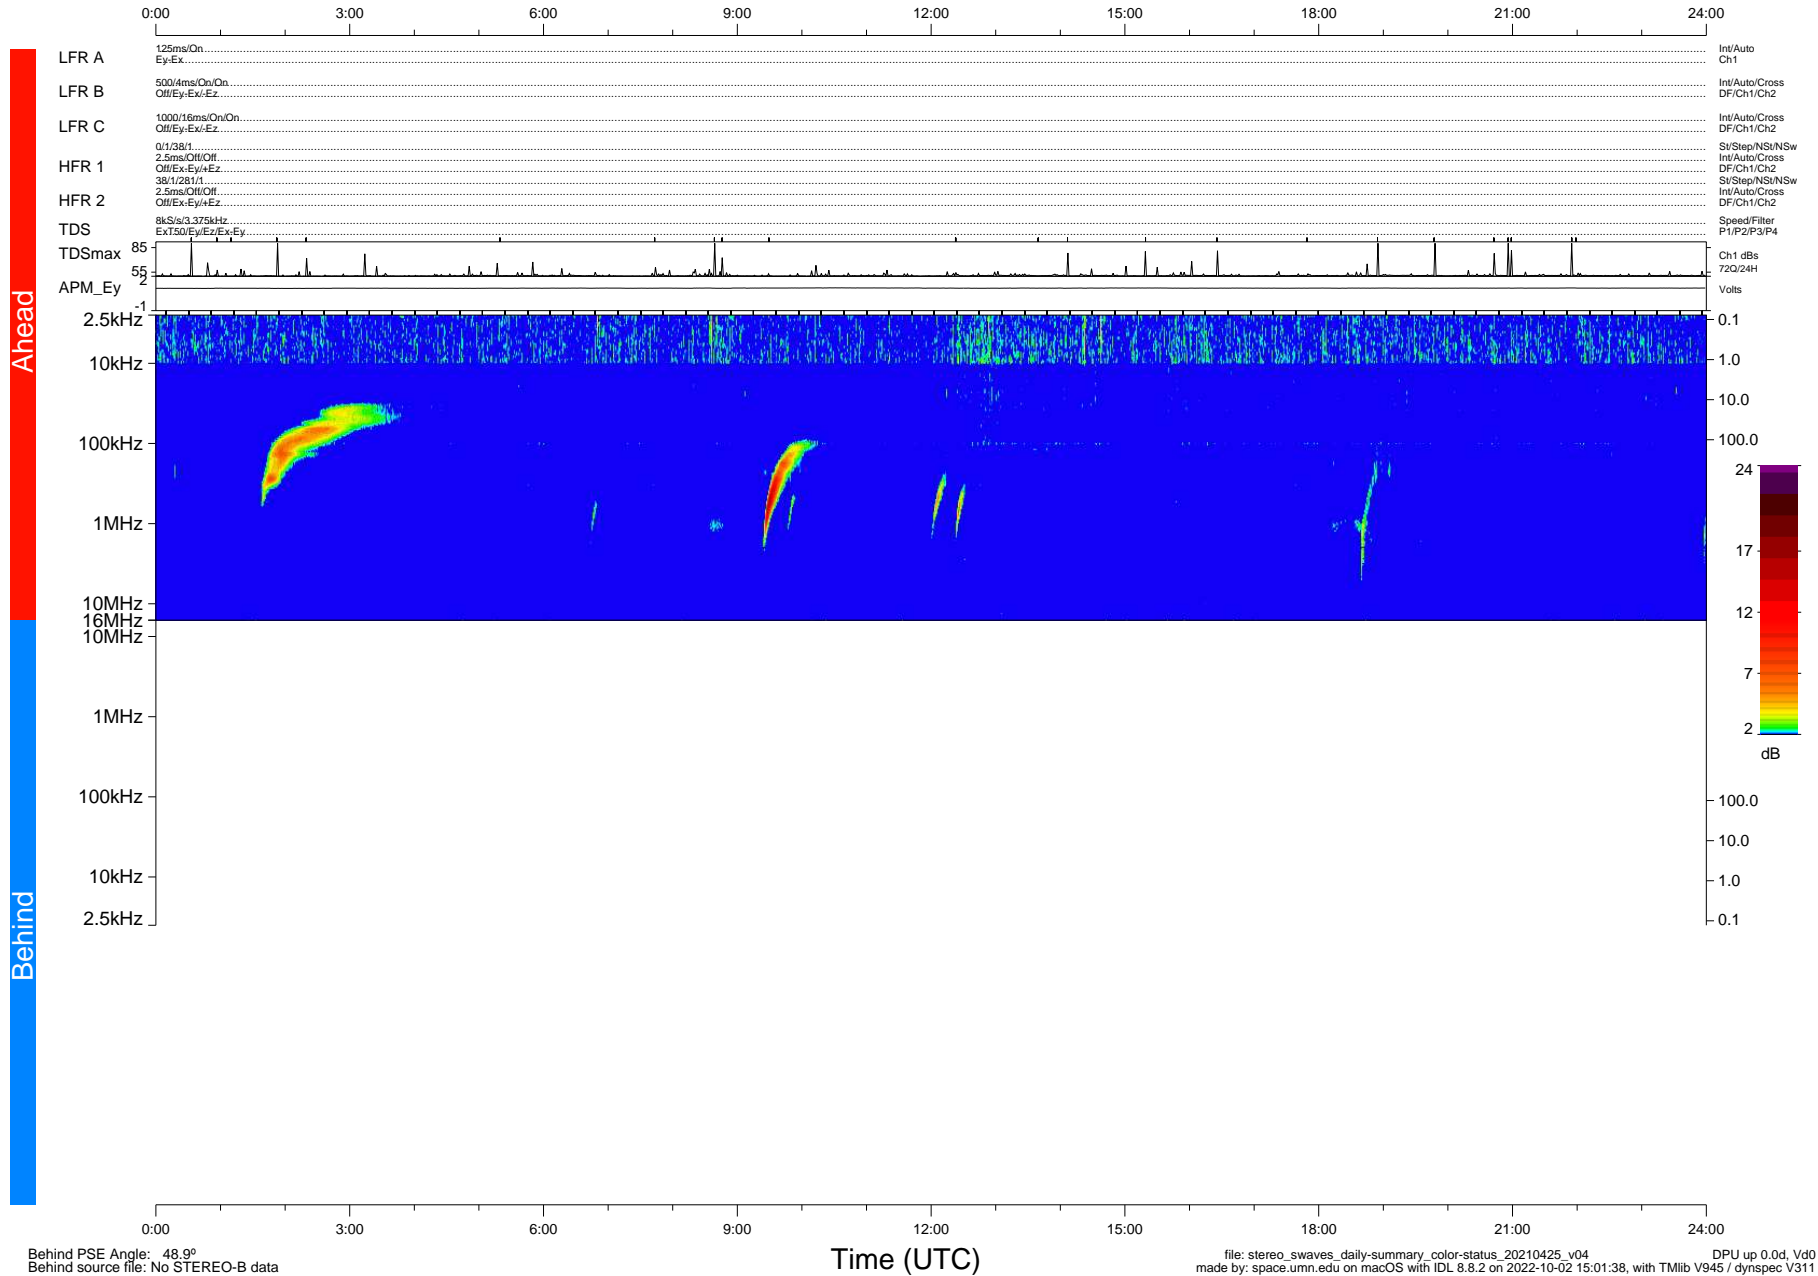

STEREO/WAVES Daily Summary - 25-Apr-2021 (DOY 115)

Ahead source file: swaves_ahead_2021_115_1_05.fin (Recovery: 100.0% HK, 81% PKts)
Ahead PSE Angle: -53.1°

DPU up 2118.9d, V412d38

Behind PSE Angle: 48.9°
Behind source file: No STEREO-B data