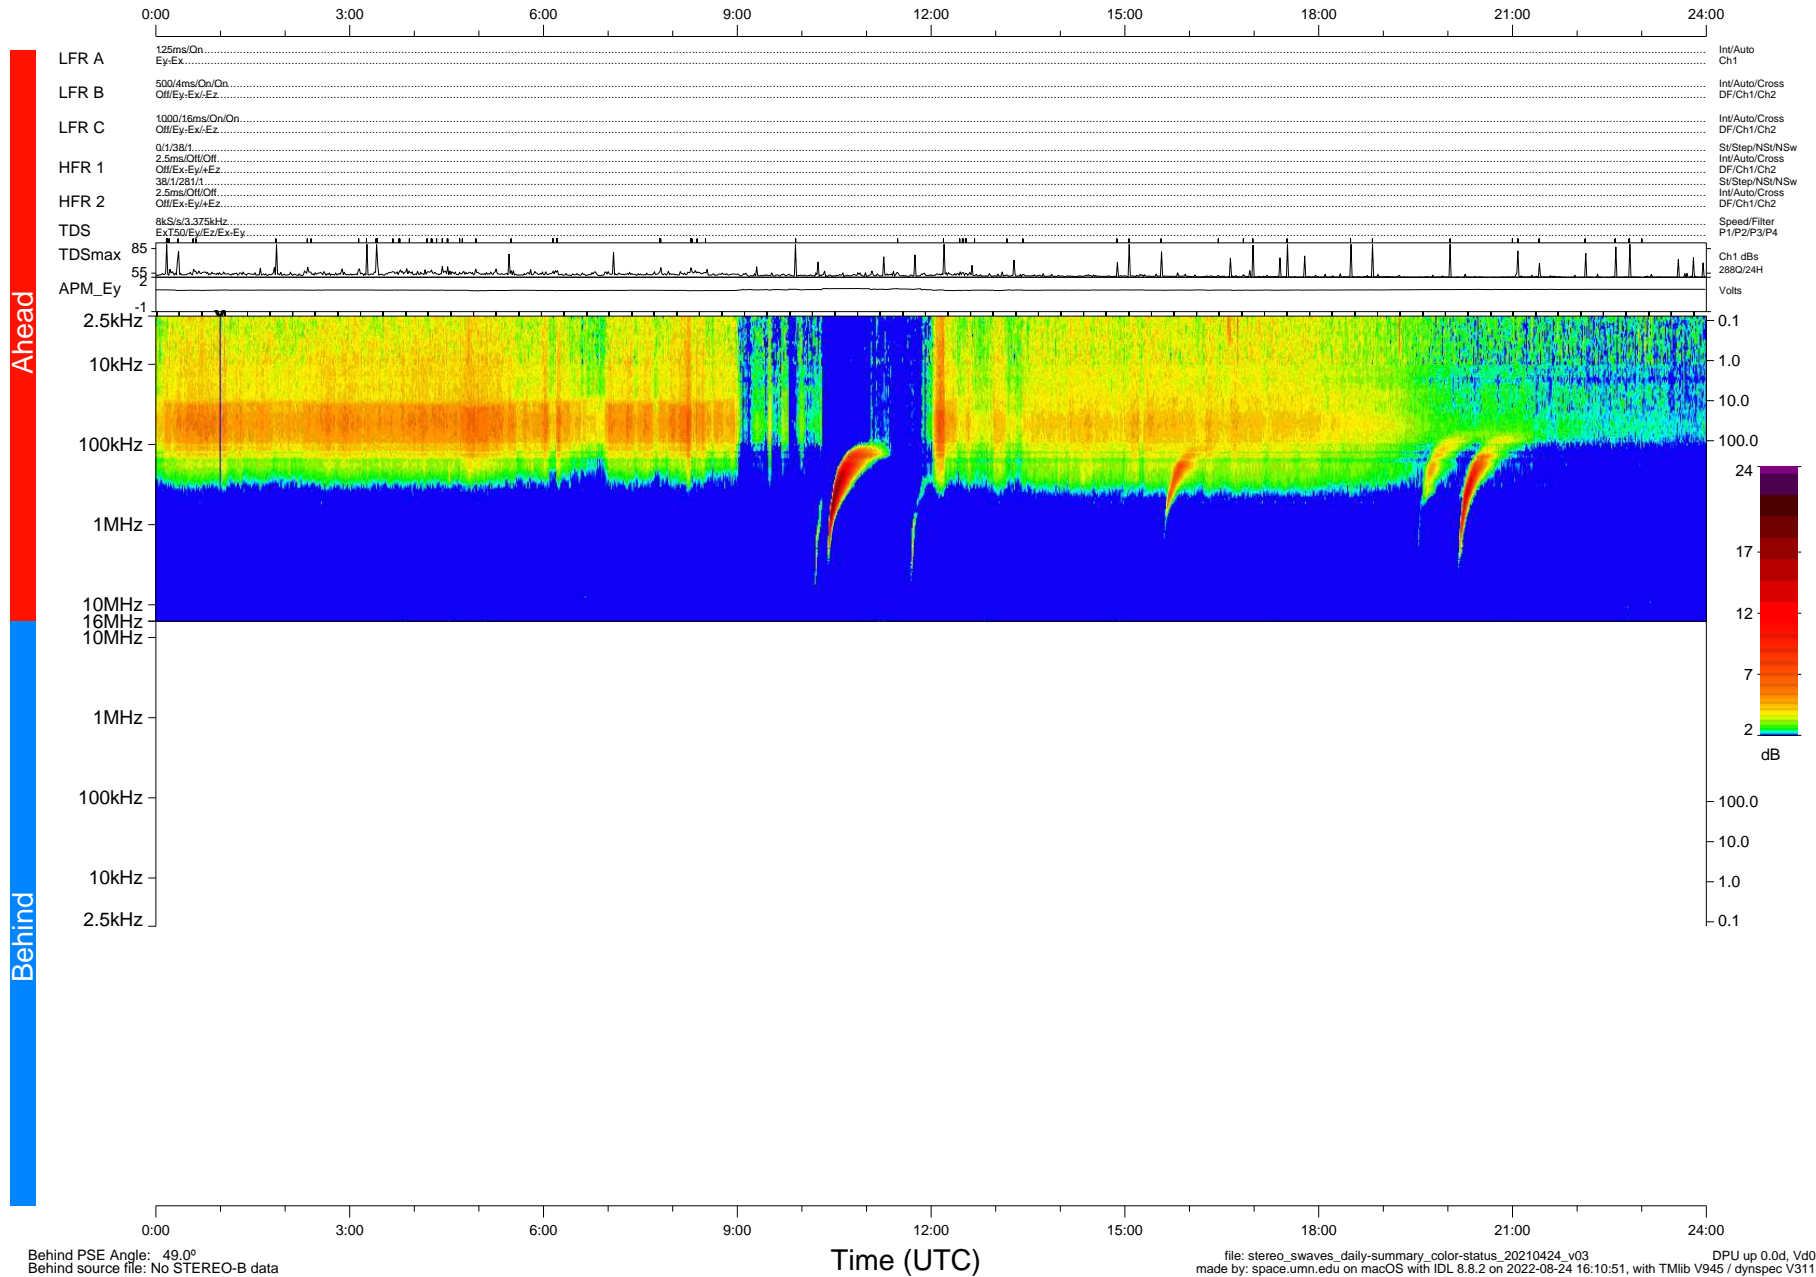

STEREO/WAVES Daily Summary - 24-Apr-2021 (DOY 114)

Ahead source file: swaves_ahead_2021_114_1_05.fin (Recovery: 100.0% HK, 113% Pkts)
 Ahead PSE Angle: -53.1°

DPU up 2117.9d, V412d38

Behind PSE Angle: 49.0°
 Behind source file: No STEREO-B data

file: stereo_swaves_daily-summary_color-status_20210424_v03
 made by: space.umn.edu on macOS with IDL 8.8.2 on 2022-08-24 16:10:51, with Tlib V945 / dynspec V311
 DPU up 0.0d, Vd0