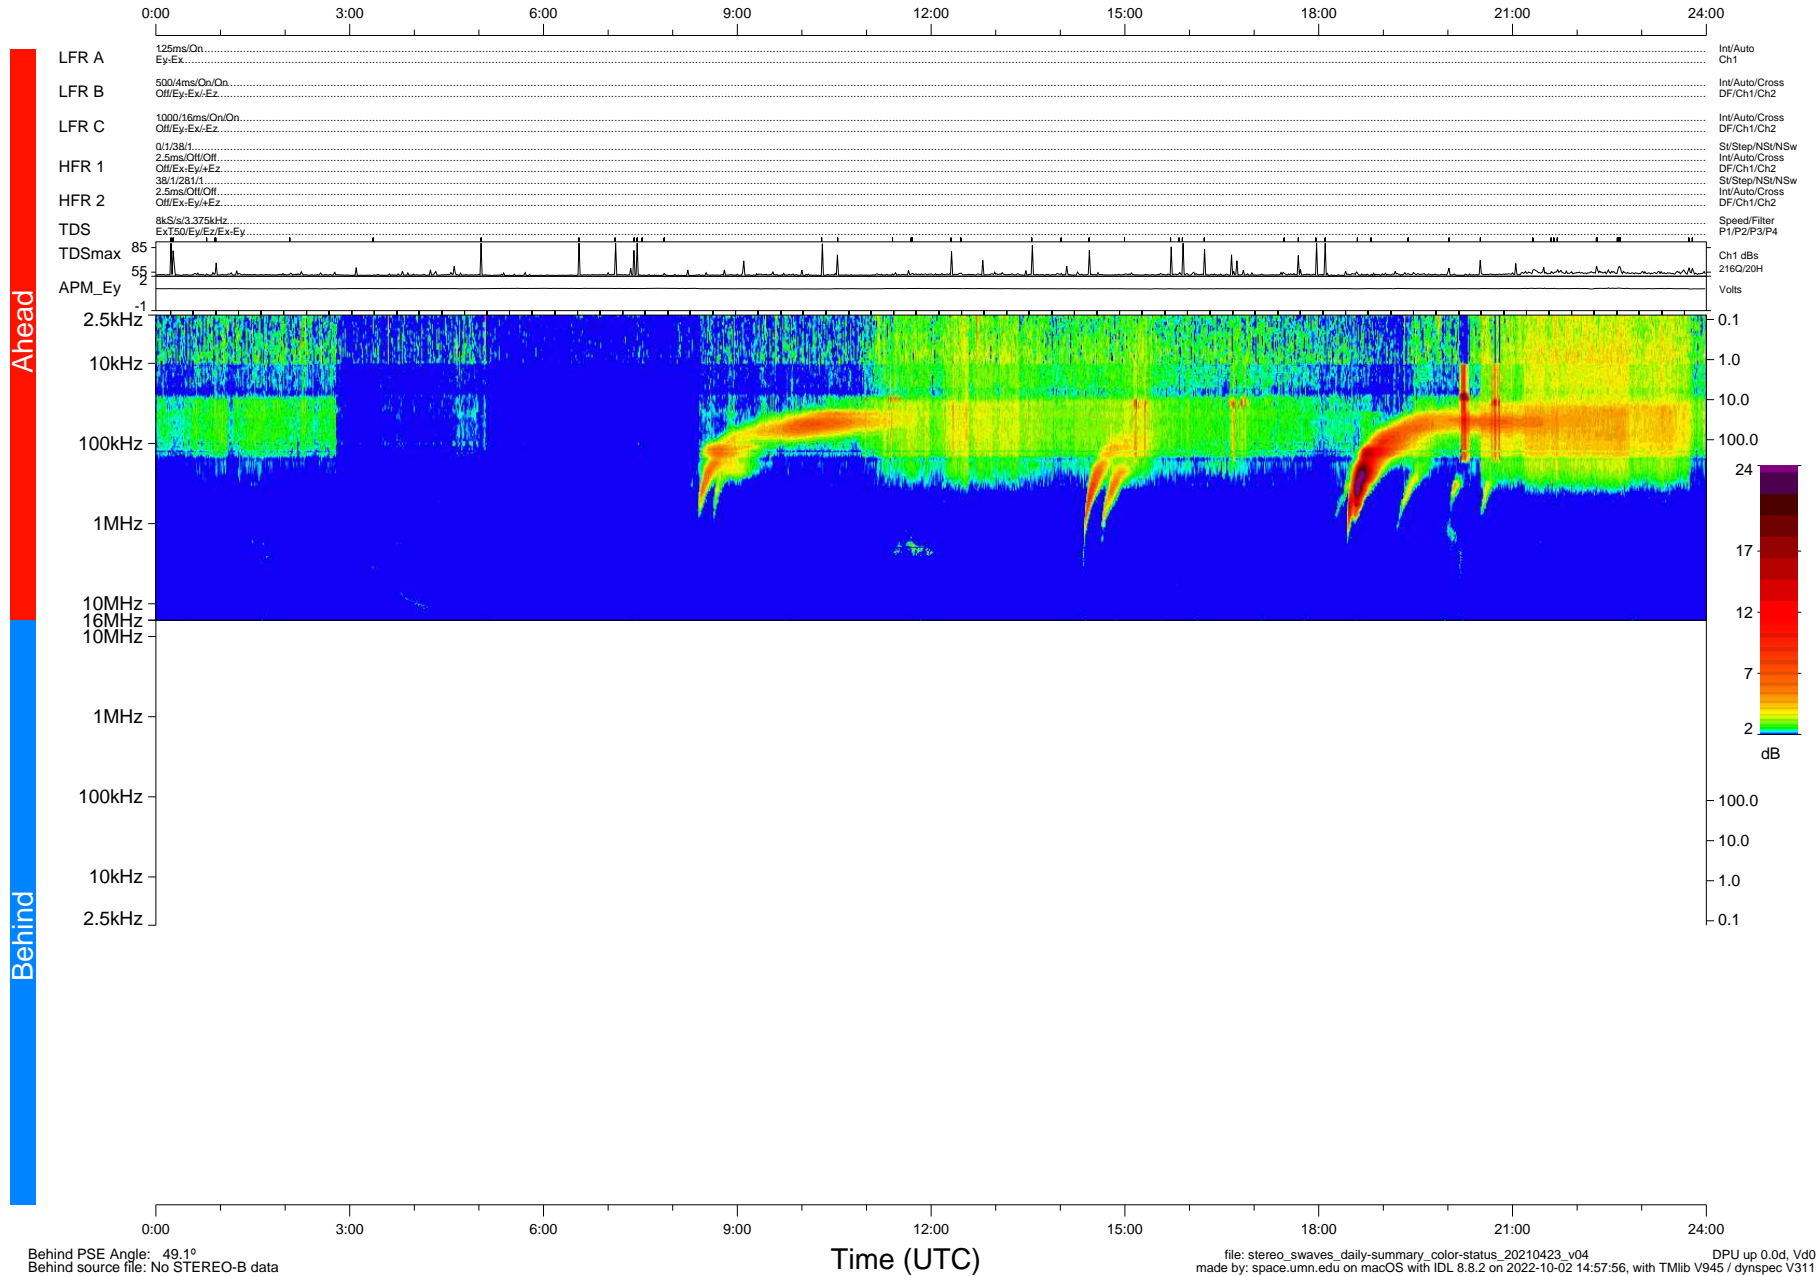

STEREO/WAVES Daily Summary - 23-Apr-2021 (DOY 113)

Ahead source file: swaves_ahead_2021_113_1_05.fin (Recovery: 100.0% HK, 101% Pkts)
Ahead PSE Angle: -53.3°

DPU up 2116.9d, V412d38

Behind PSE Angle: 49.1°
Behind source file: No STEREO-B data