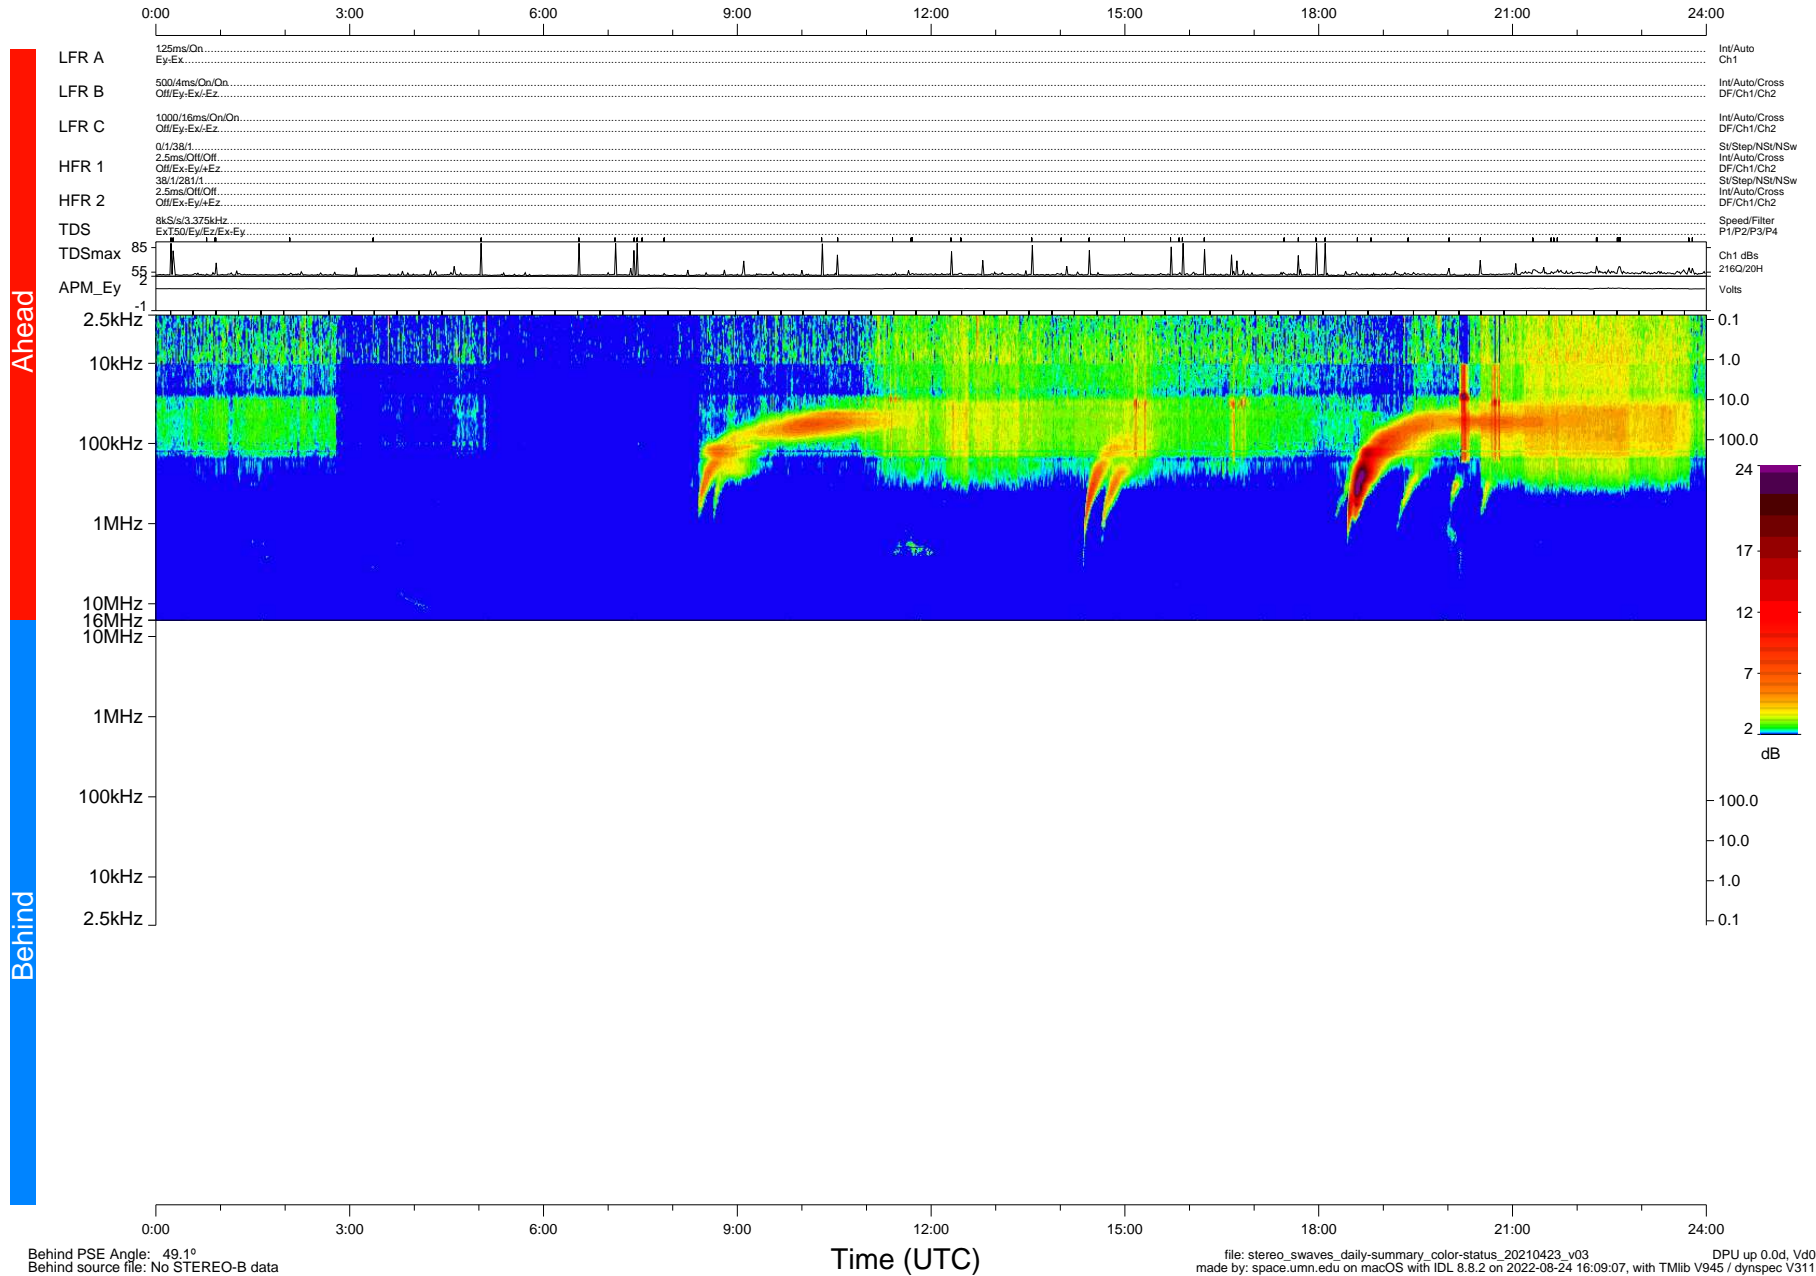

STEREO/WAVES Daily Summary - 23-Apr-2021 (DOY 113)

Ahead source file: swaves_ahead_2021_113_1_05.fin (Recovery: 100.0% HK, 101% Pkts)
 Ahead PSE Angle: -53.3°

DPU up 2116.9d, V412d38

Behind PSE Angle: 49.1°
 Behind source file: No STEREO-B data

file: stereo_swaves_daily-summary_color-status_20210423_v03
 made by: space.umn.edu on macOS with IDL 8.8.2 on 2022-08-24 16:09:07, with Tlib V945 / dynspec V311
 DPU up 0.0d, Vd0