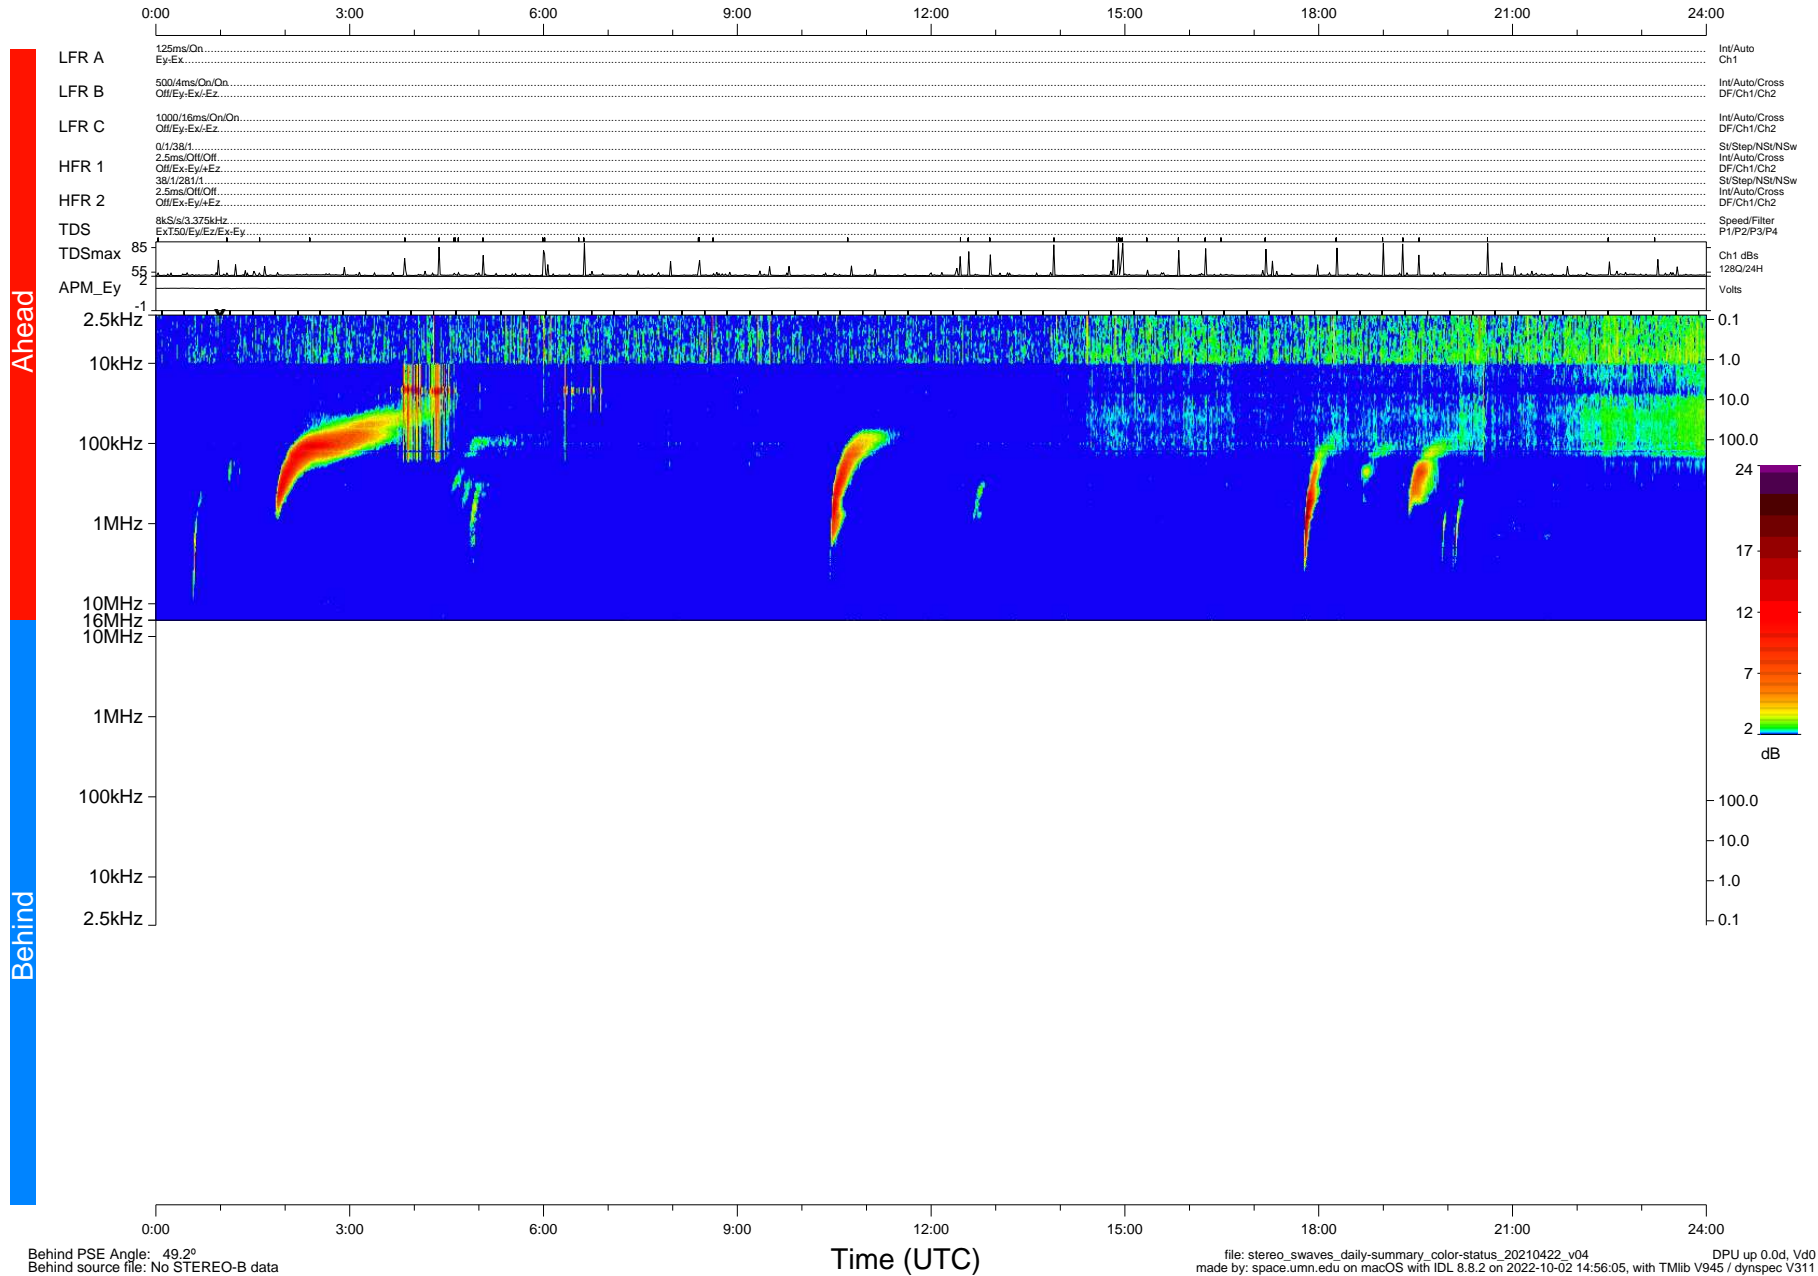

STEREO/WAVES Daily Summary - 22-Apr-2021 (DOY 112)

Ahead source file: swaves_ahead_2021_112_1_06.fin (Recovery: 100.0% HK, 89% Pkts)
 Ahead PSE Angle: -53.3°

DPU up 2115.9d, V412d38

Behind PSE Angle: 49.2°
 Behind source file: No STEREO-B data

file: stereo_swaves_daily-summary_color-status_20210422_v04
 made by: space.umn.edu on macOS with IDL 8.8.2 on 2022-10-02 14:56:05, with Tlib V945 / dynspec V311
 DPU up 0.0d, Vd0