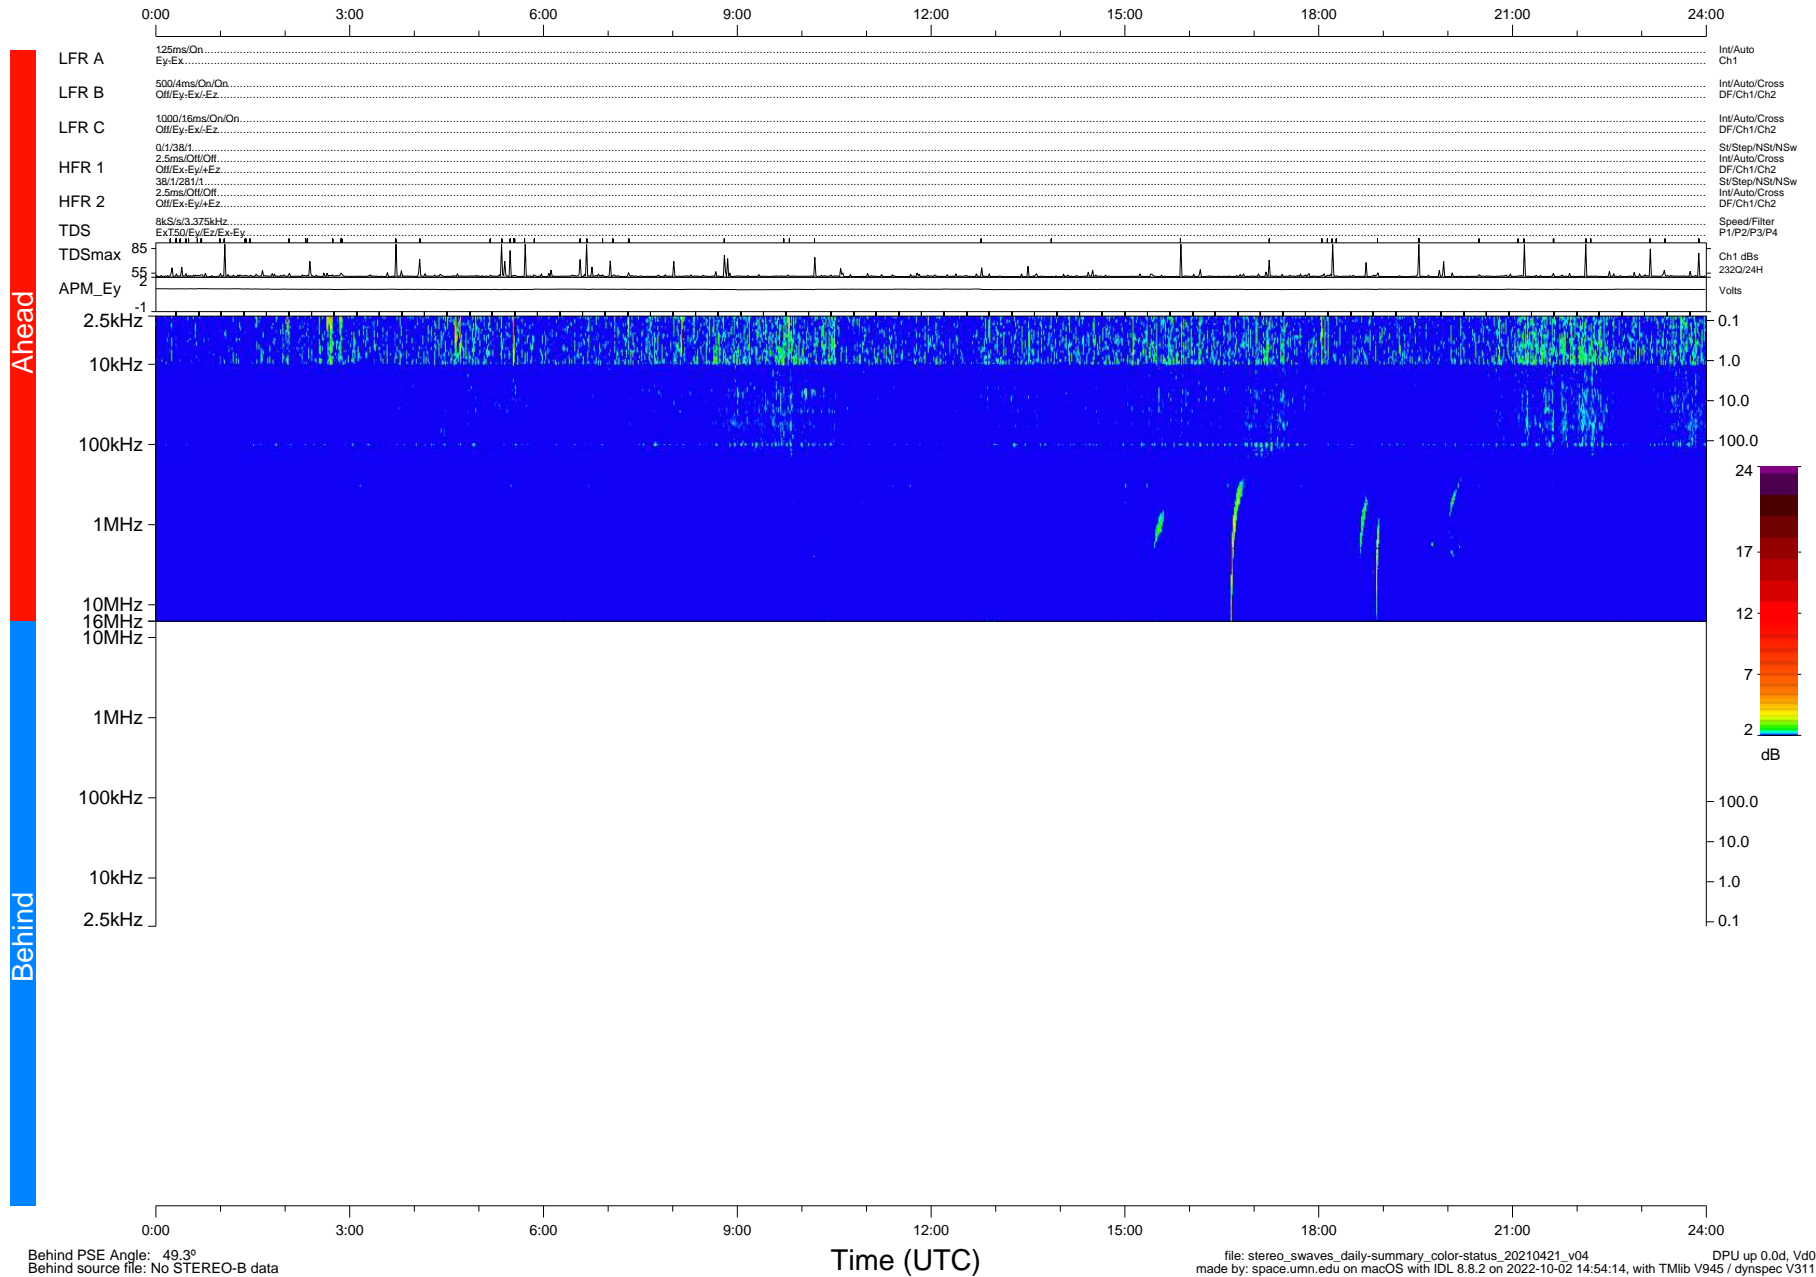

STEREO/WAVES Daily Summary - 21-Apr-2021 (DOY 111)

Ahead source file: swaves_ahead_2021_111_1_06.fin (Recovery: 100.0% HK, 104% Pkts)
 Ahead PSE Angle: -53.3°

DPU up 2114.9d, V412d38

Behind PSE Angle: 49.3°
 Behind source file: No STEREO-B data

file: stereo_swaves_daily-summary_color-status_20210421_v04
 made by: space.umn.edu on macOS with IDL 8.8.2 on 2022-10-02 14:54:14, with TLib V945 / dynspec V311
 DPU up 0.0d, Vd0