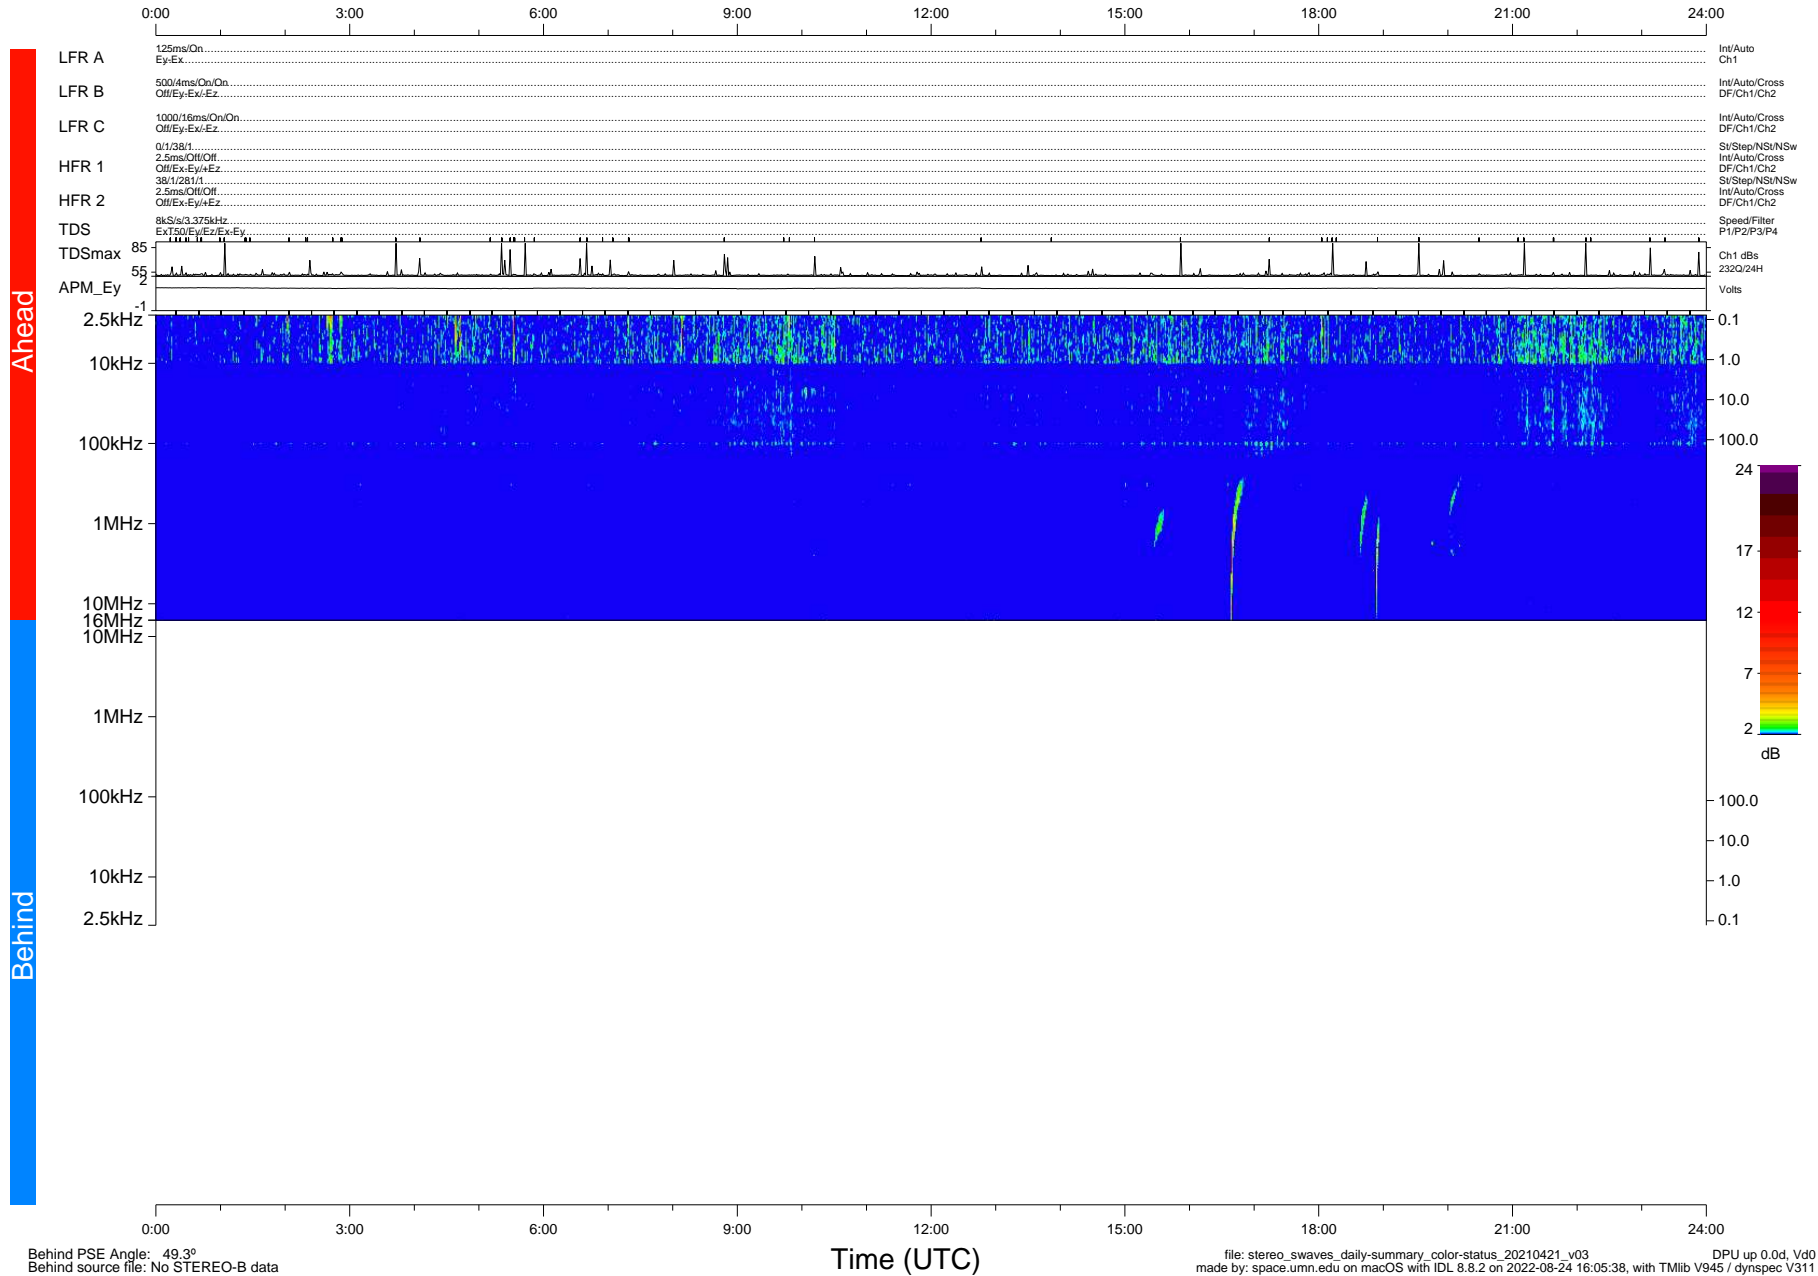

# STEREO/WAVES Daily Summary - 21-Apr-2021 (DOY 111)

Ahead source file: swaves\_ahead\_2021\_111\_1\_06.fin (Recovery: 100.0% HK, 104% Pkts)  
 Ahead PSE Angle: -53.3°

DPU up 2114.9d, V412d38

Behind PSE Angle: 49.3°  
 Behind source file: No STEREO-B data

file: stereo\_swaves\_daily-summary\_color-status\_20210421\_v03  
 made by: space.umn.edu on macOS with IDL 8.8.2 on 2022-08-24 16:05:38, with Tlib V945 / dynspec V311  
 DPU up 0.0d, Vd0