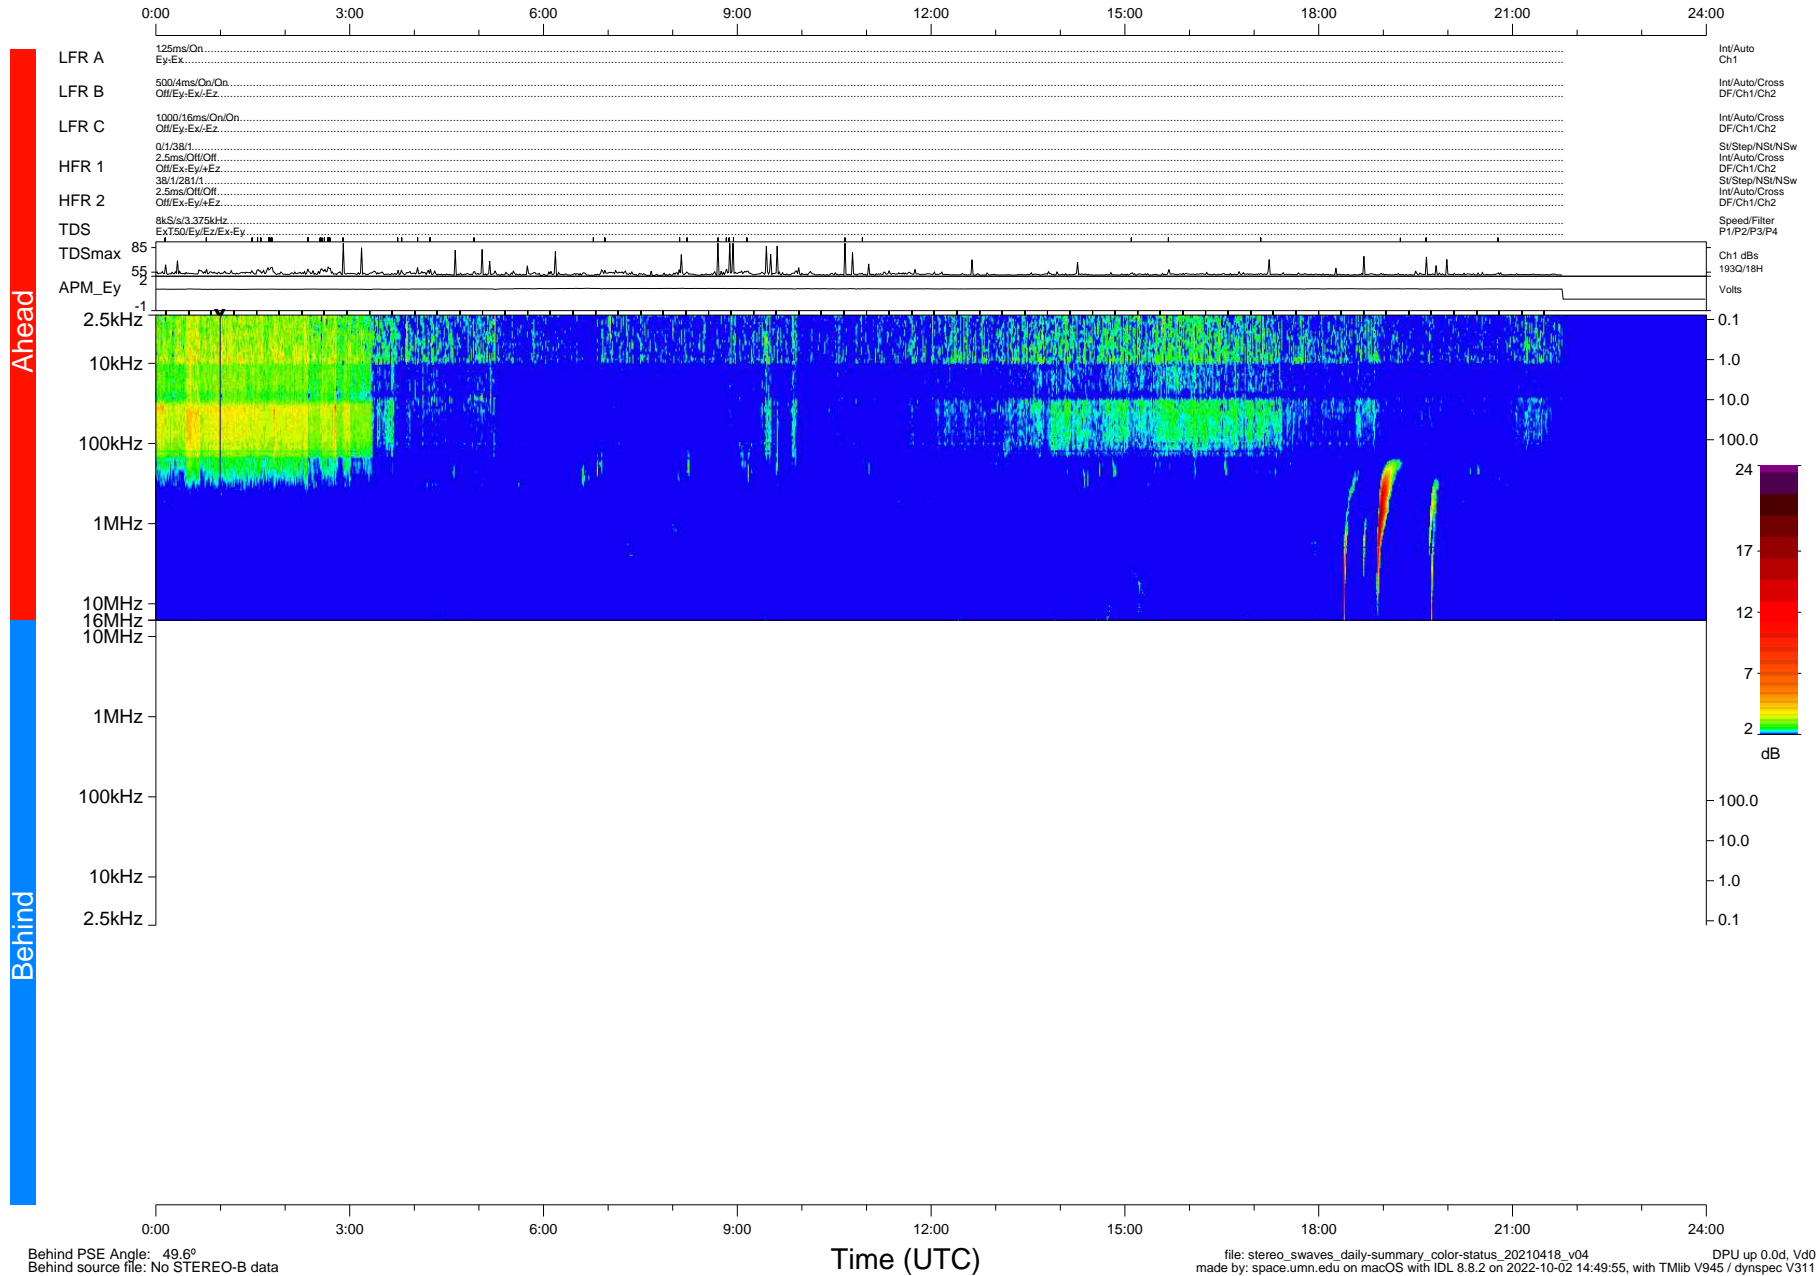

STEREO/WAVES Daily Summary - 18-Apr-2021 (DOY 108)

Ahead source file: swaves_ahead_2021_108_1_08.fin (Recovery: 90.8% HK, 91% Pkts)
 Ahead PSE Angle: -53.5°

DPU up 2111.8d, V412d38

Behind PSE Angle: 49.6°
 Behind source file: No STEREO-B data

file: stereo_swaves_daily-summary_color-status_20210418_v04
 made by: space.umn.edu on macOS with IDL 8.8.2 on 2022-10-02 14:49:55, with Tlib V945 / dynspec V311
 DPU up 0.0d, Vd0