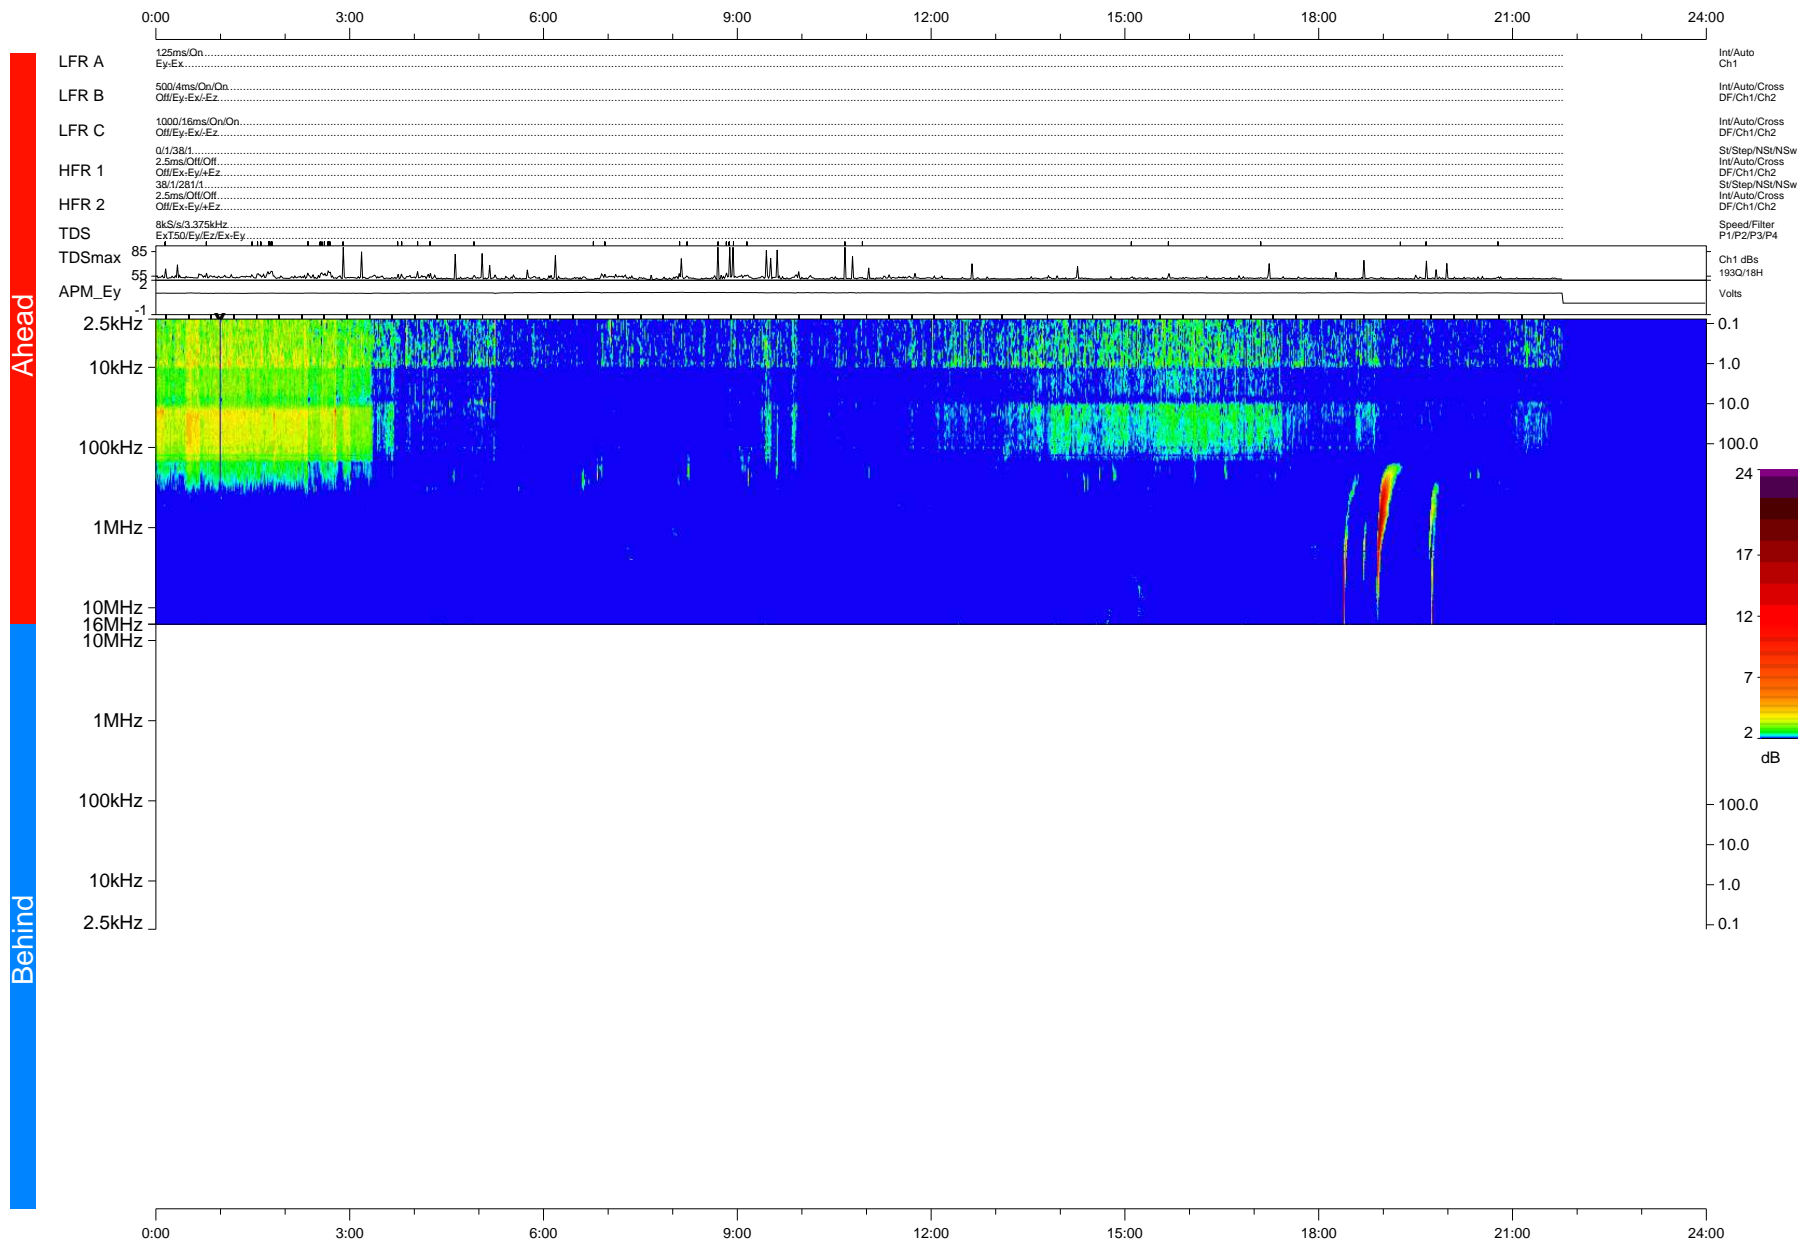

STEREO/WAVES Daily Summary - 18-Apr-2021 (DOY 108)

Ahead source file: swaves_ahead_2021_108_1_08.fin (Recovery: 90.8% HK, 91% Pkts)
Ahead PSE Angle: -53.5°

DPU up 2111.8d, V412d38

Behind PSE Angle: 49.6°
Behind source file: No STEREO-B data

Time (UTC)