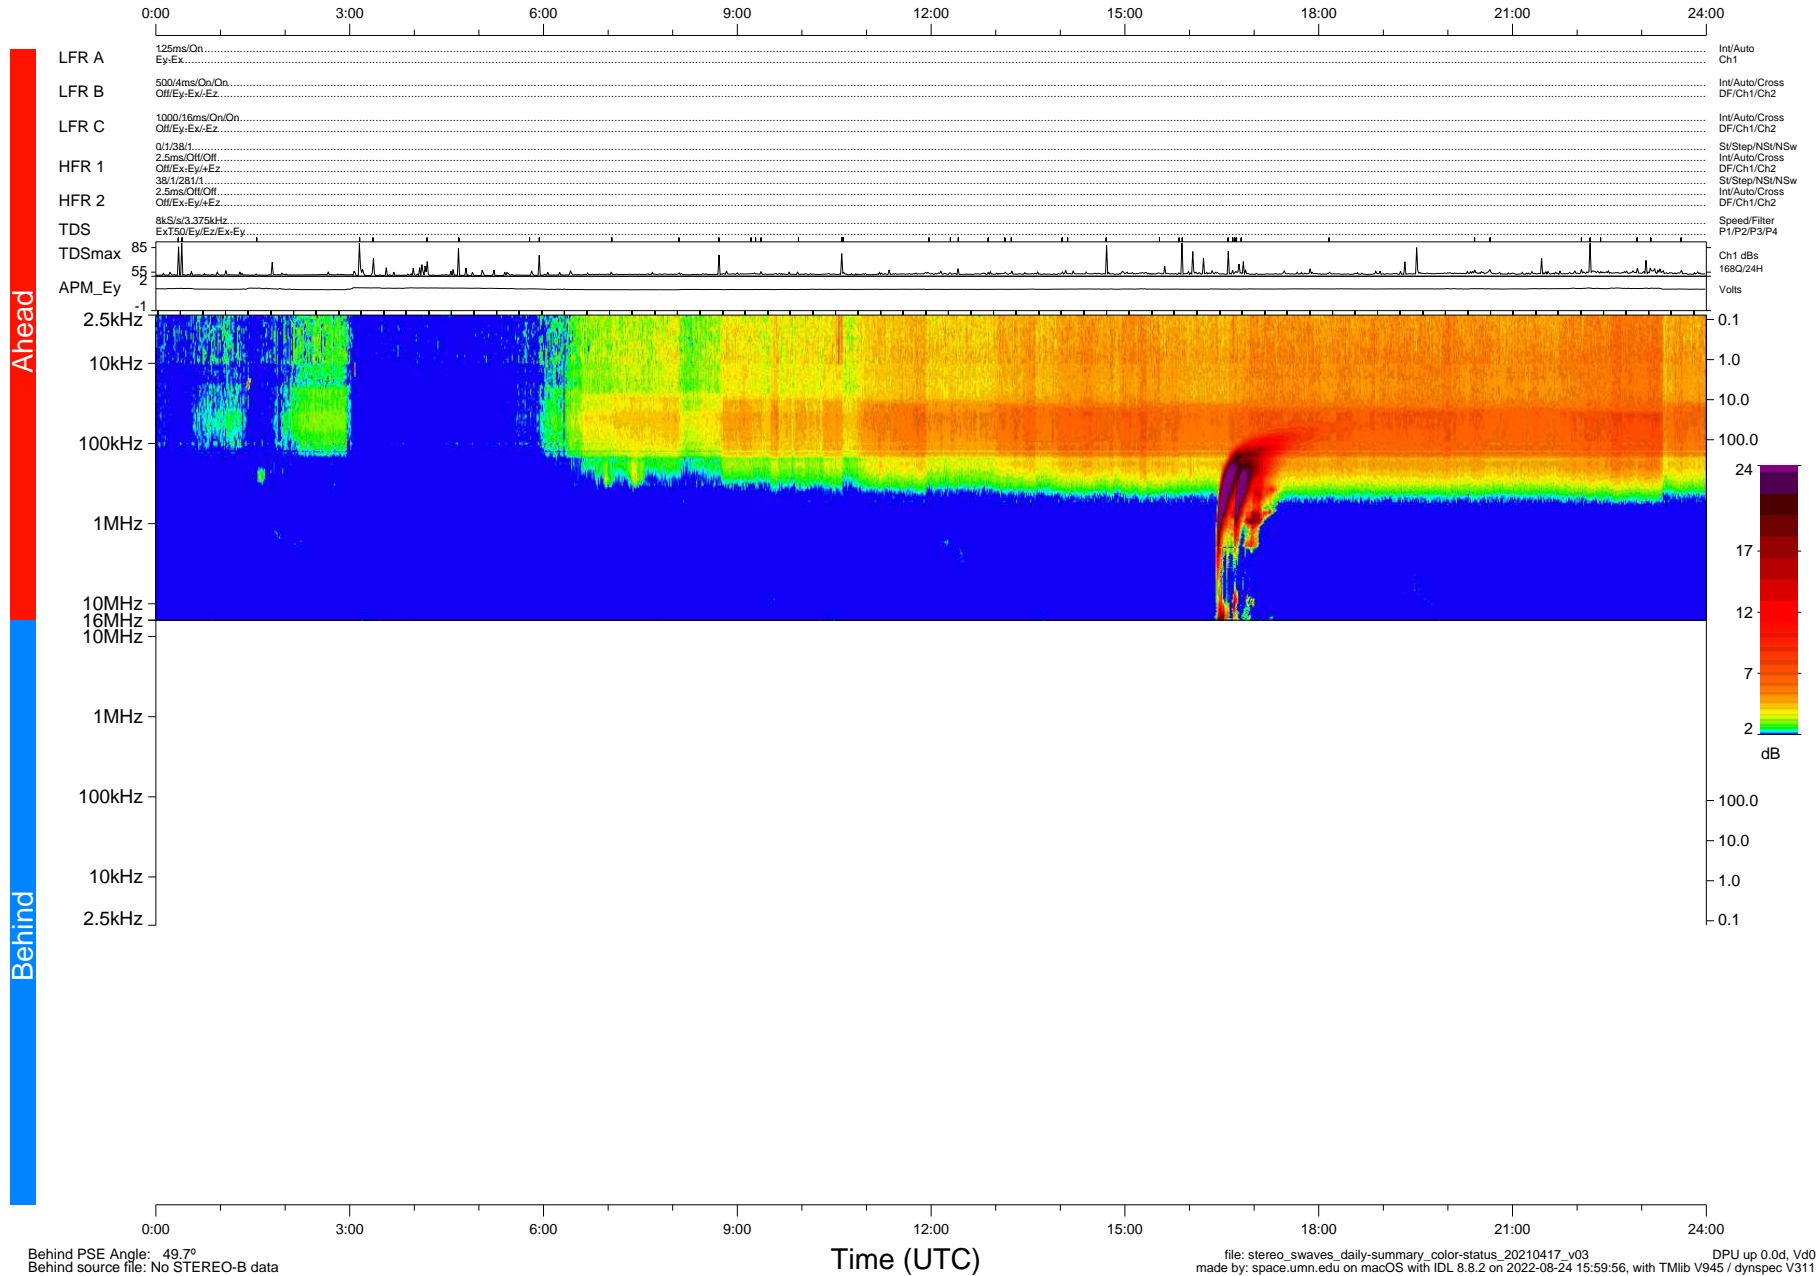

STEREO/WAVES Daily Summary - 17-Apr-2021 (DOY 107)

Ahead source file: swaves_ahead_2021_107_1_07.fin (Recovery: 100.0% HK, 95% Pkts)
Ahead PSE Angle: -53.6°

DPU up 2110.9d, V412d38

Behind PSE Angle: 49.7°
Behind source file: No STEREO-B data