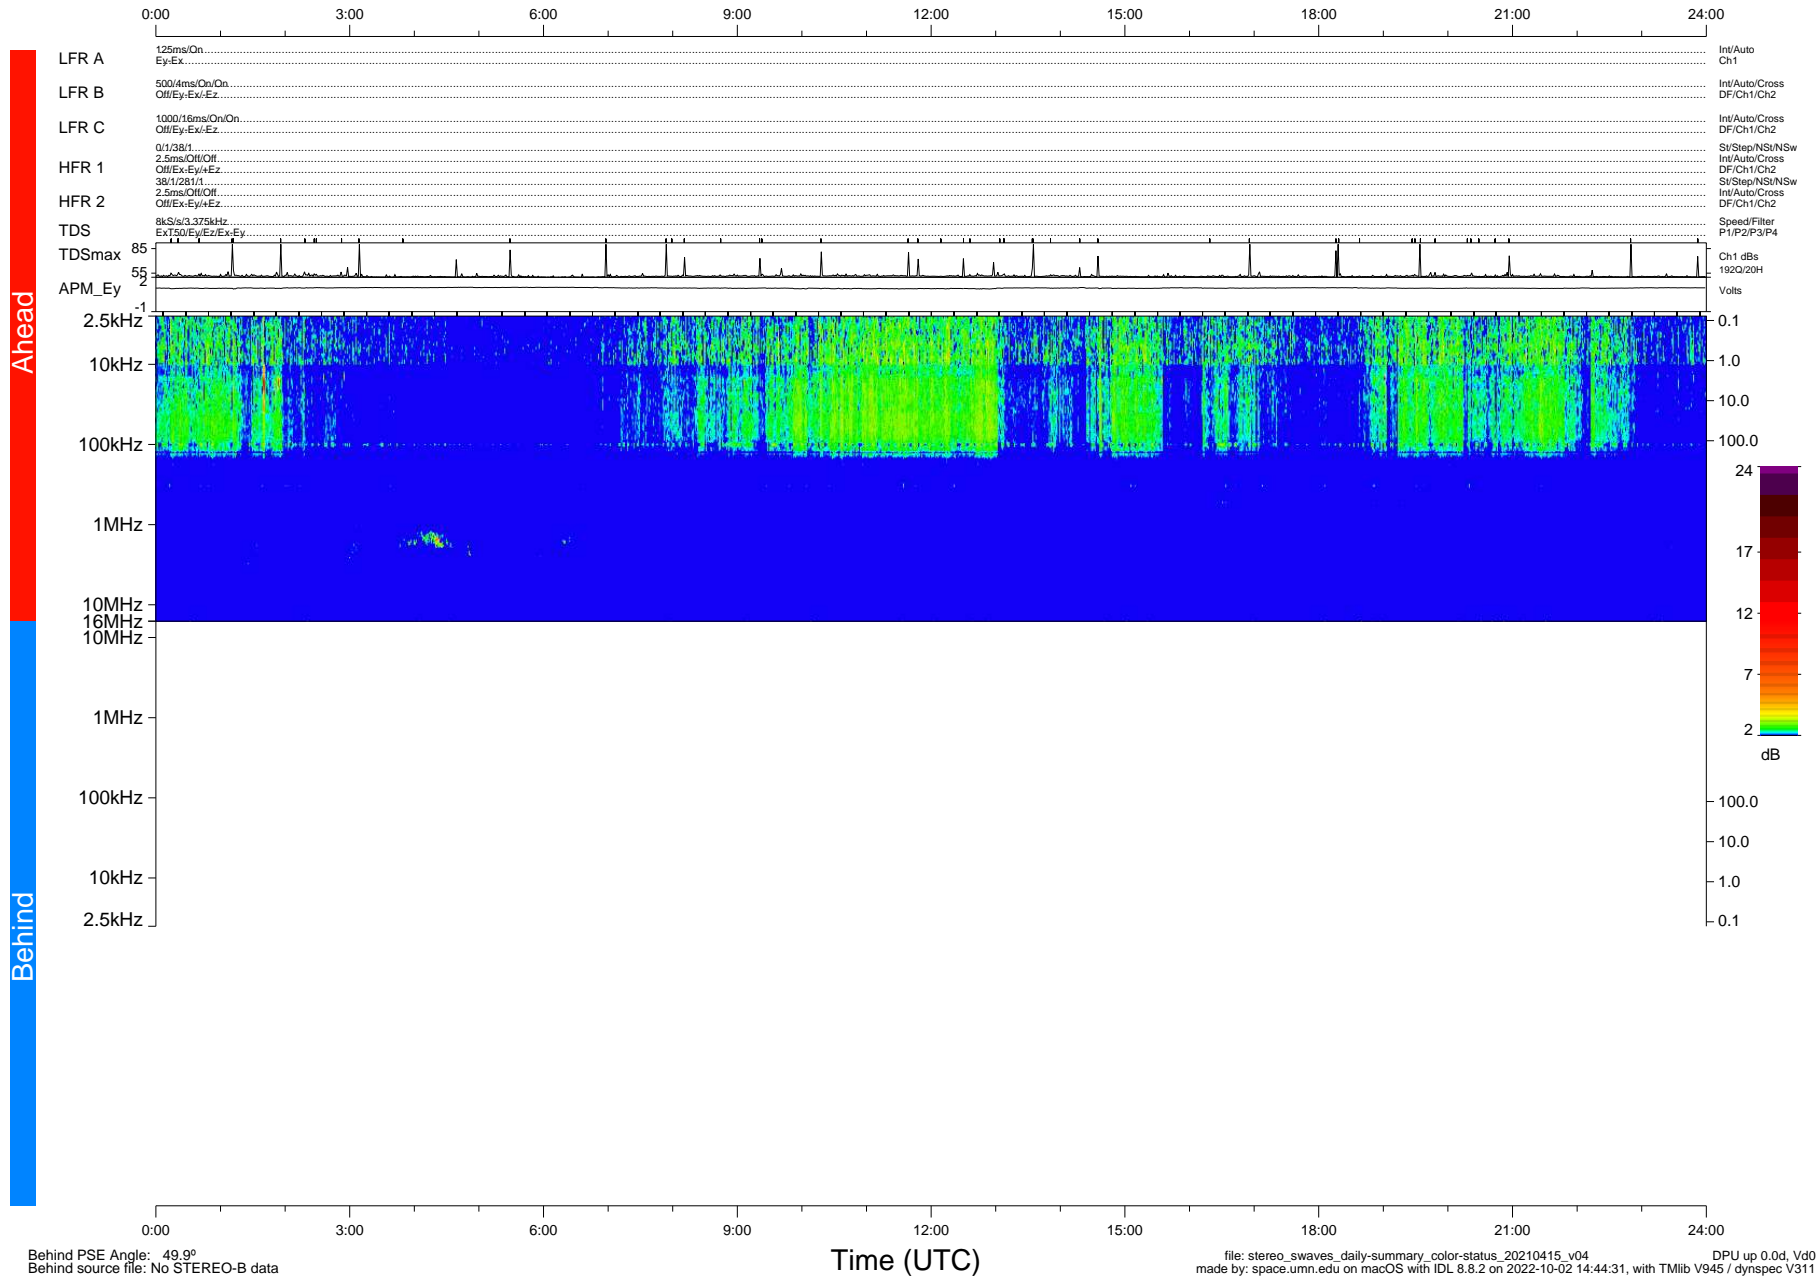

STEREO/WAVES Daily Summary - 15-Apr-2021 (DOY 105)

Ahead source file: swaves_ahead_2021_105_1_07.fin (Recovery: 100.0% HK, 98% Pkts)
 Ahead PSE Angle: -53.7°

DPU up 2108.9d, V412d38

Behind PSE Angle: 49.9°
 Behind source file: No STEREO-B data

Time (UTC)

file: stereo_swaves_daily-summary_color-status_20210415_v04
 made by: space.umn.edu on macOS with IDL 8.8.2 on 2022-10-02 14:44:31, with Tlib V945 / dynspec V311
 DPU up 0.0d, Vd0