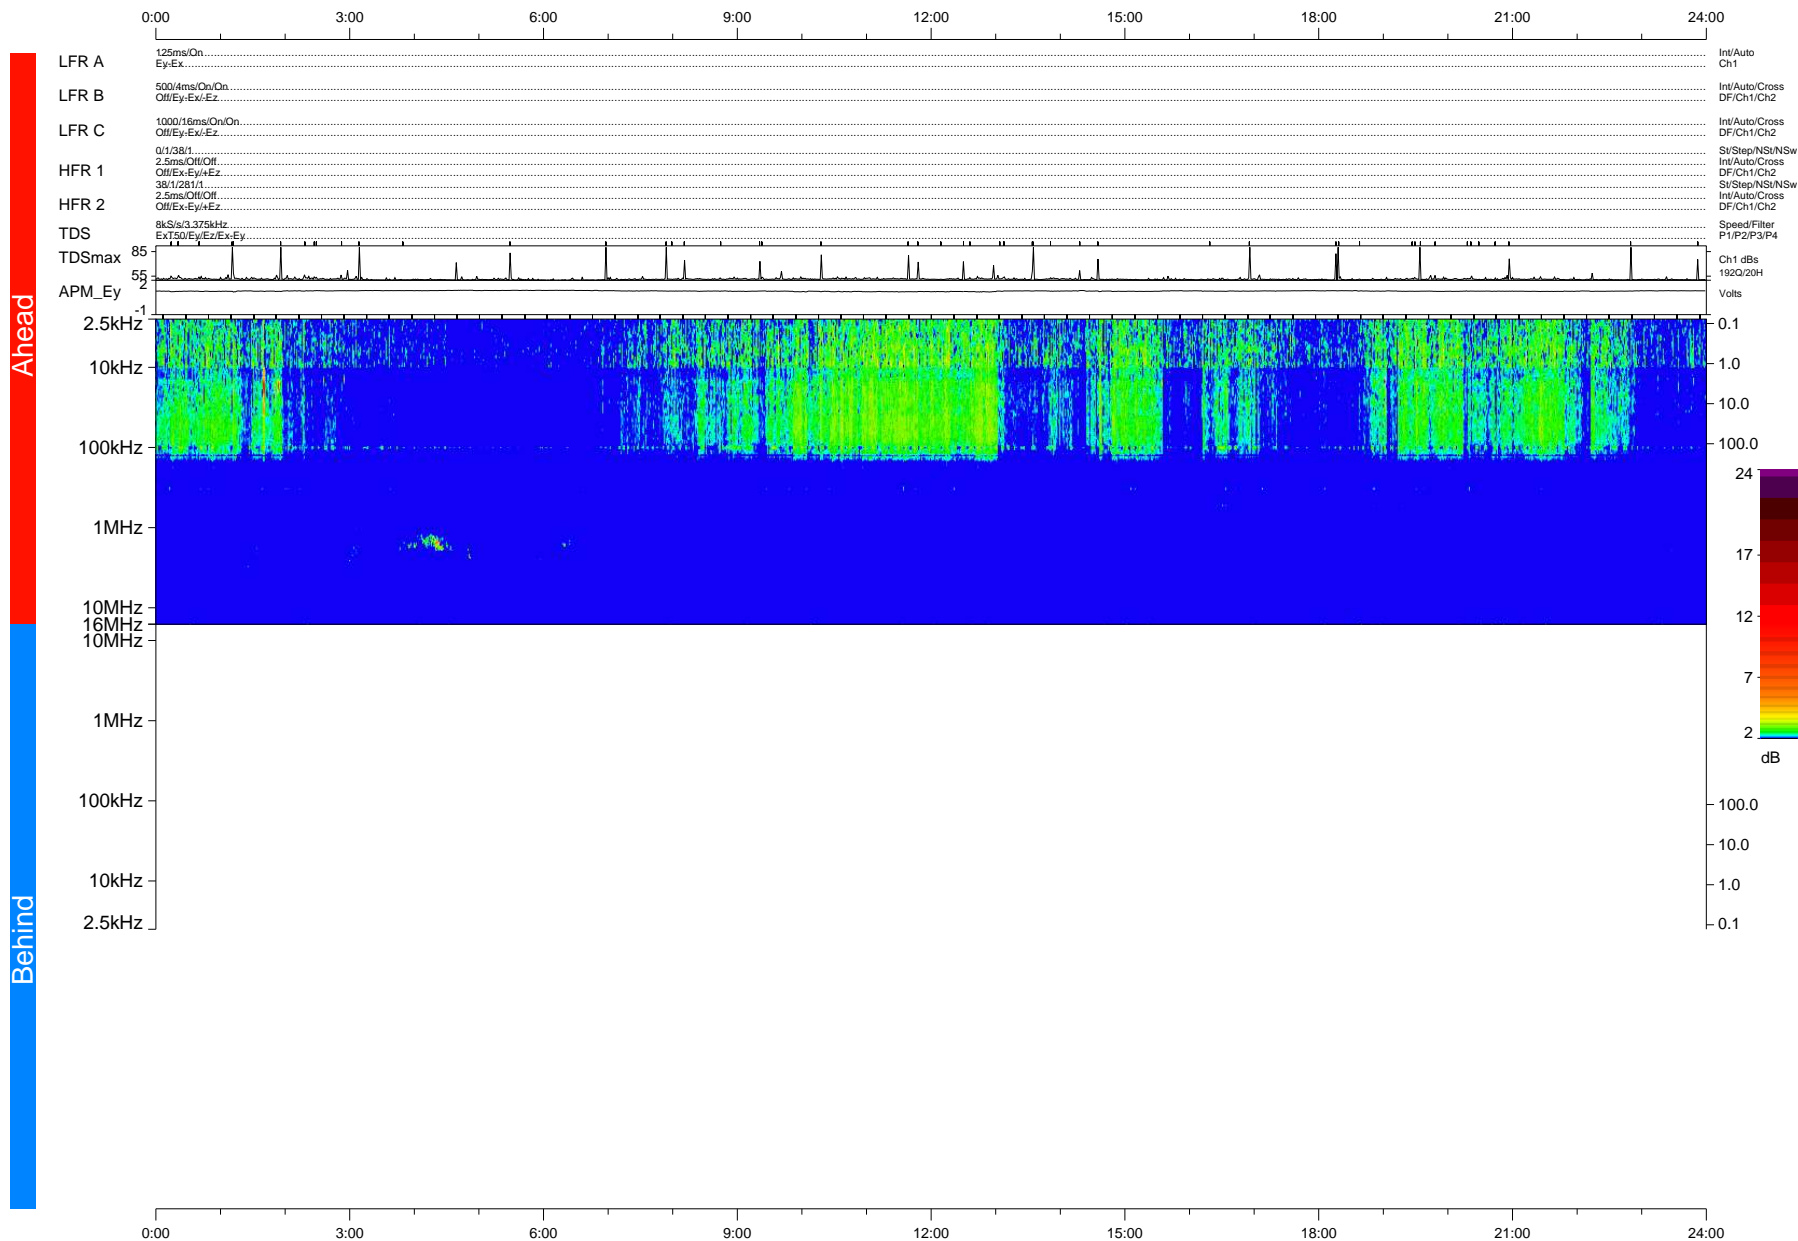

STEREO/WAVES Daily Summary - 15-Apr-2021 (DOY 105)

Ahead source file: swaves_ahead_2021_105_1_07.fin (Recovery: 100.0% HK, 98% PKts)
Ahead PSE Angle: -53.7°

DPU up 2108.9d, V412d38

Behind PSE Angle: 49.9°
Behind source file: No STEREO-B data

Time (UTC)