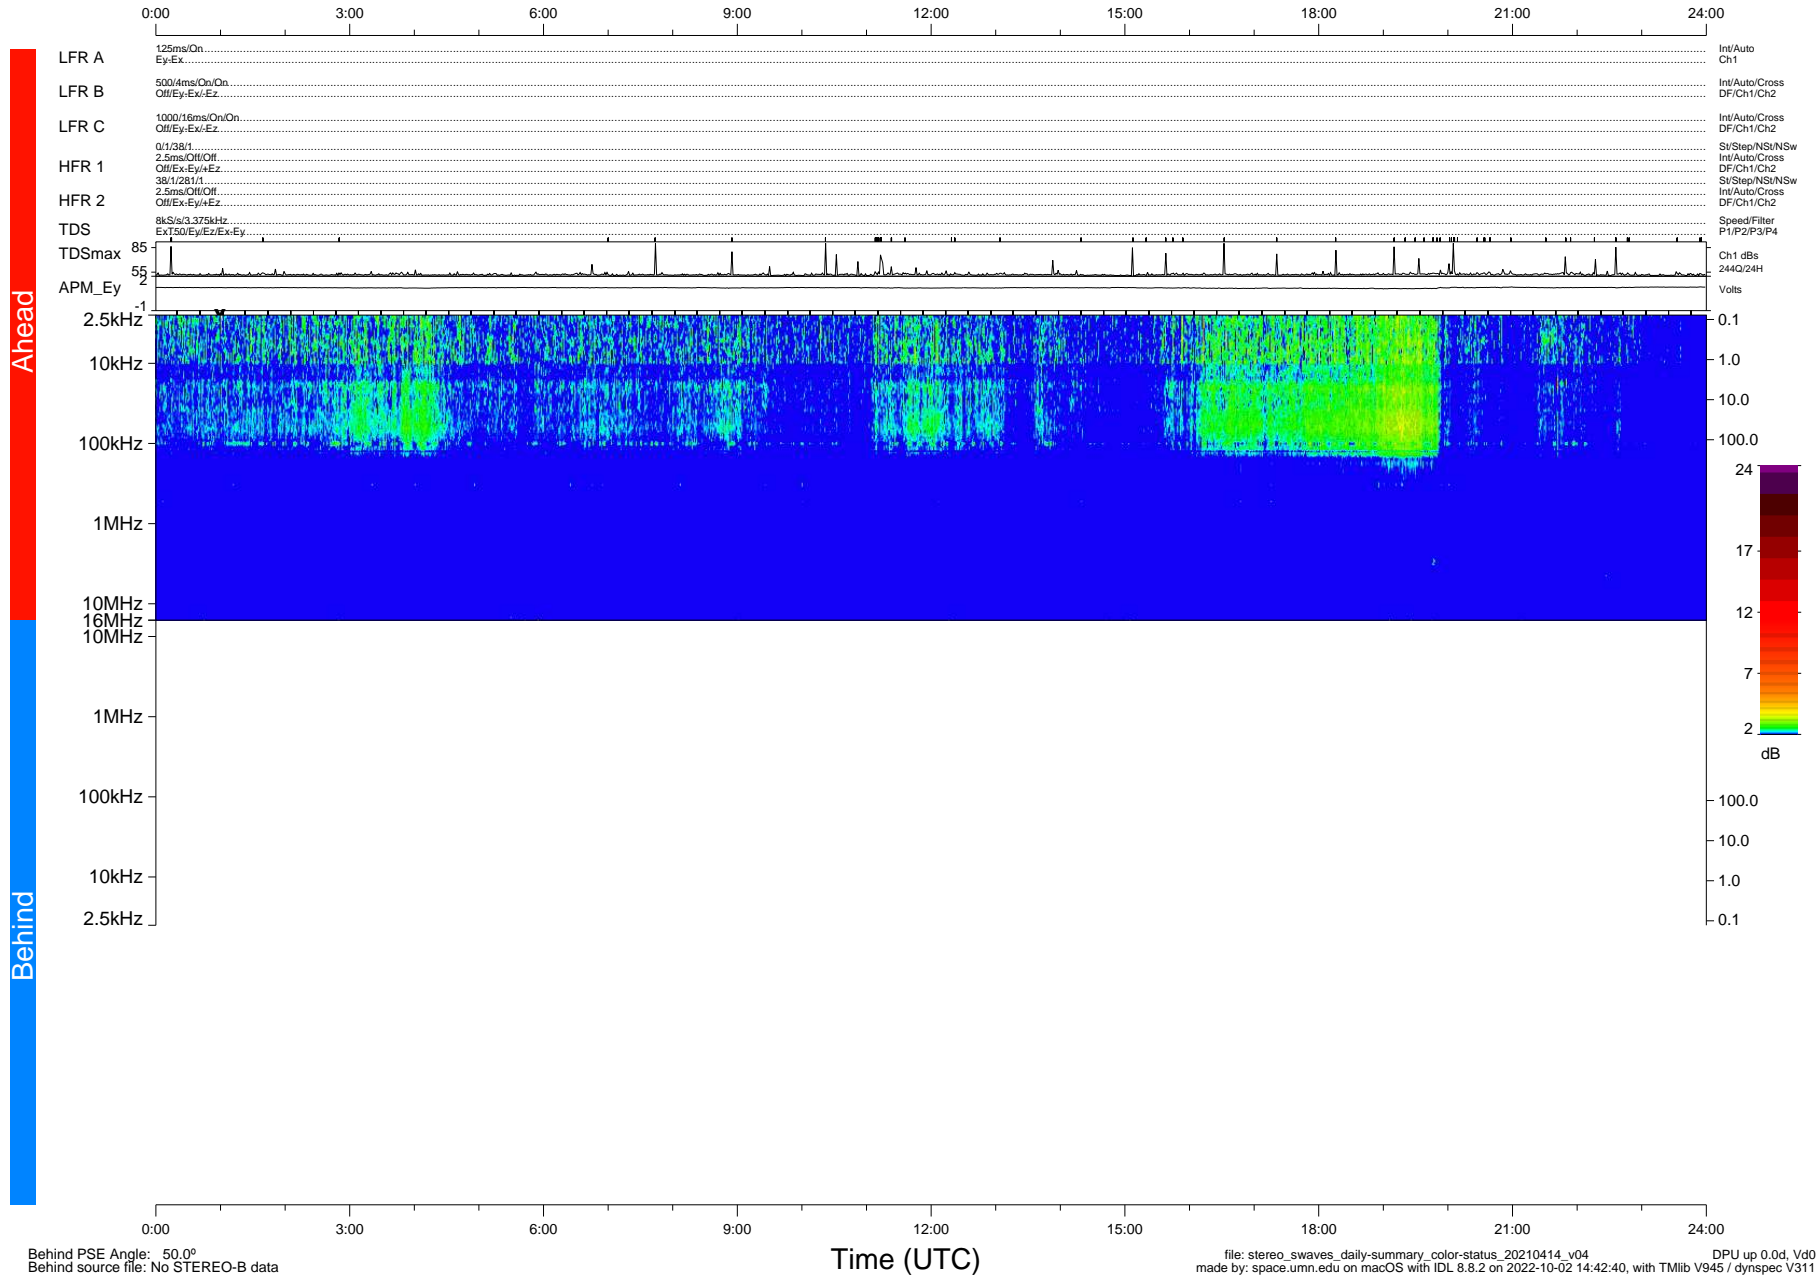

# STEREO/WAVES Daily Summary - 14-Apr-2021 (DOY 104)

Ahead source file: swaves\_ahead\_2021\_104\_1\_07.fin (Recovery: 100.0% HK, 106% Pkts)  
 Ahead PSE Angle: -53.8°

DPU up 2107.9d, V412d38

Behind PSE Angle: 50.0°  
 Behind source file: No STEREO-B data

Time (UTC)

file: stereo\_swaves\_daily-summary\_color-status\_20210414\_v04 DPU up 0.0d, Vd0  
 made by: space.umn.edu on macOS with IDL 8.8.2 on 2022-10-02 14:42:40, with Tlib V945 / dynspec V311