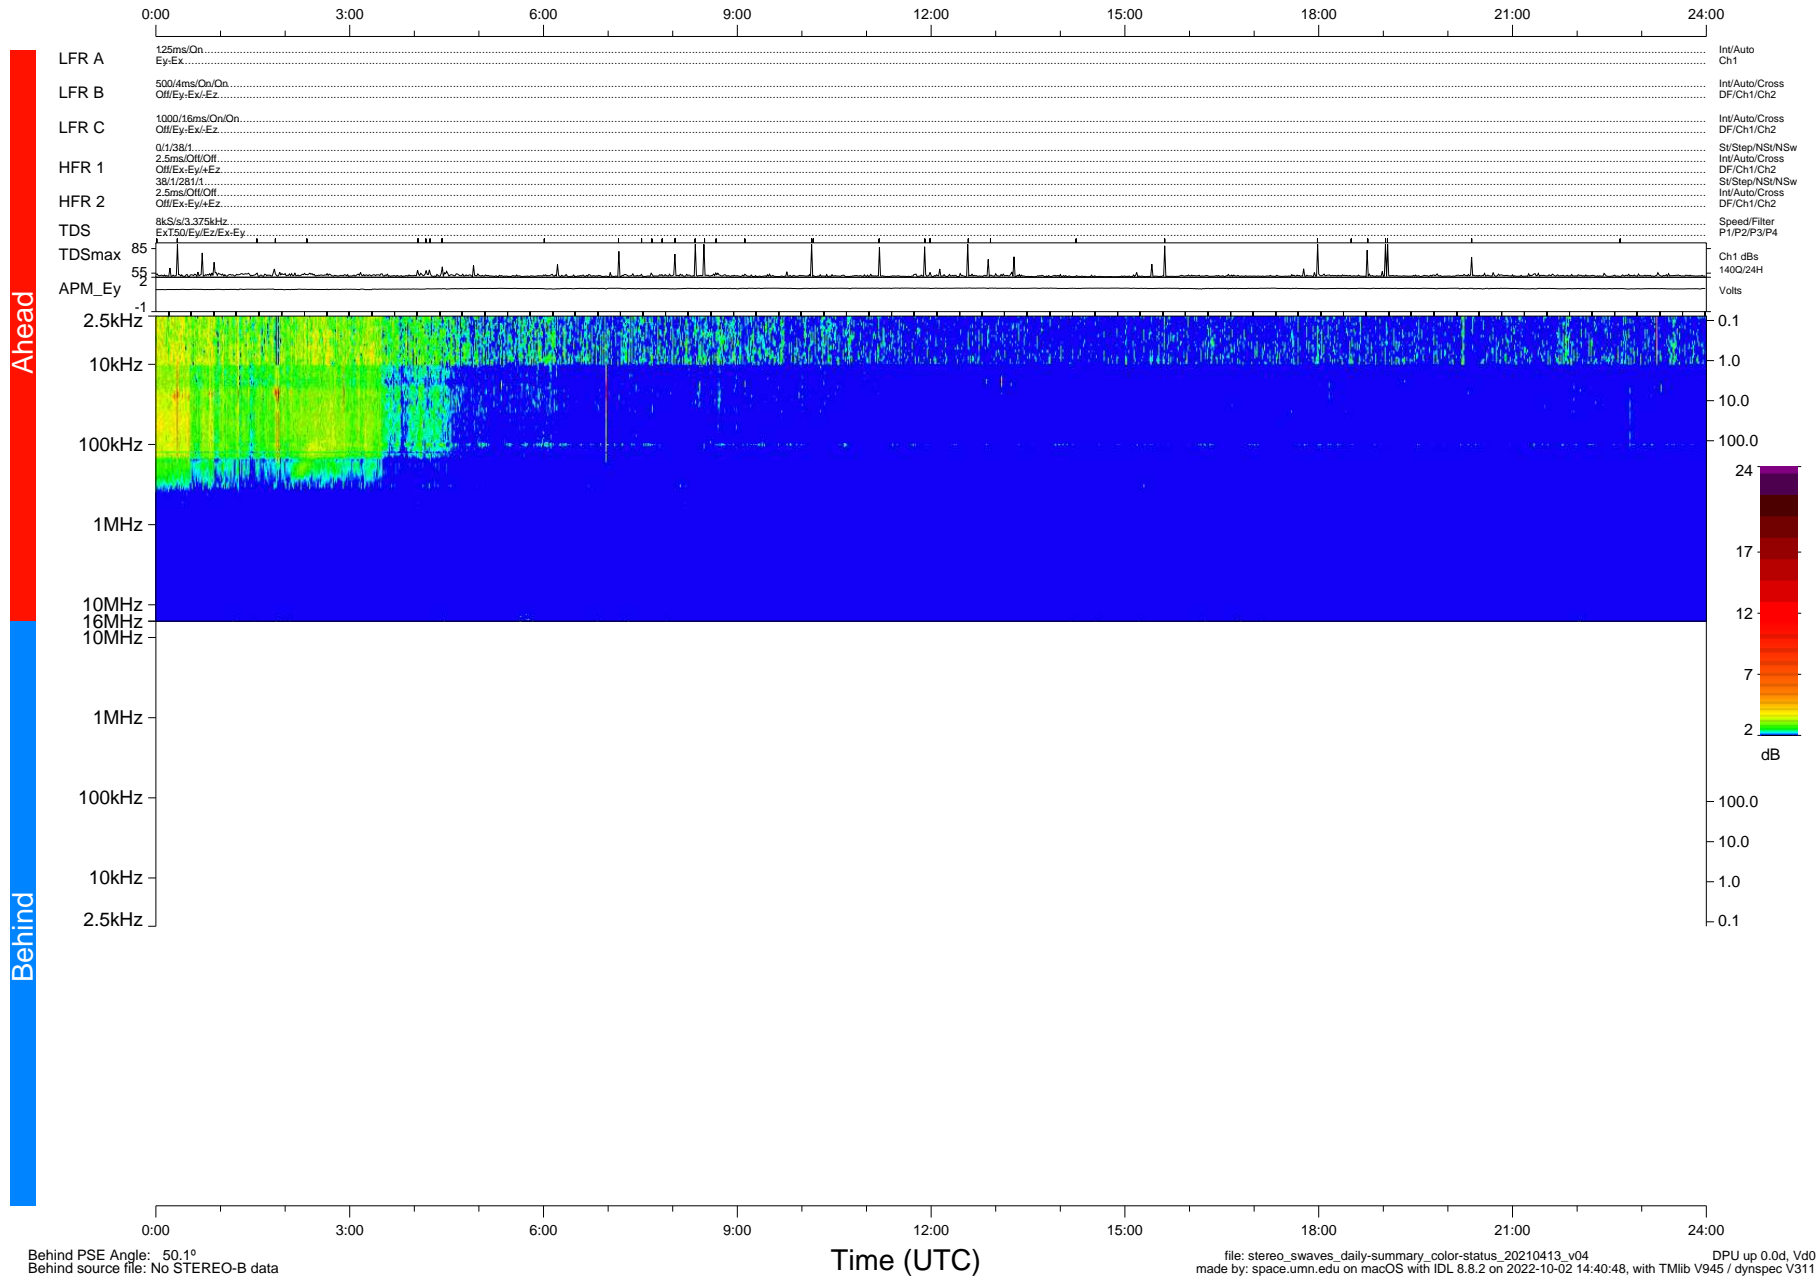

STEREO/WAVES Daily Summary - 13-Apr-2021 (DOY 103)

Ahead source file: swaves_ahead_2021_103_1_06.fin (Recovery: 100.0% HK, 91% PKts)
 Ahead PSE Angle: -53.8°

DPU up 2106.9d, V412d38

Behind PSE Angle: 50.1°
 Behind source file: No STEREO-B data

file: stereo_swaves_daily-summary_color-status_20210413_v04
 made by: space.umn.edu on macOS with IDL 8.8.2 on 2022-10-02 14:40:48, with Tlib V945 / dynspec V311
 DPU up 0.0d, Vd0