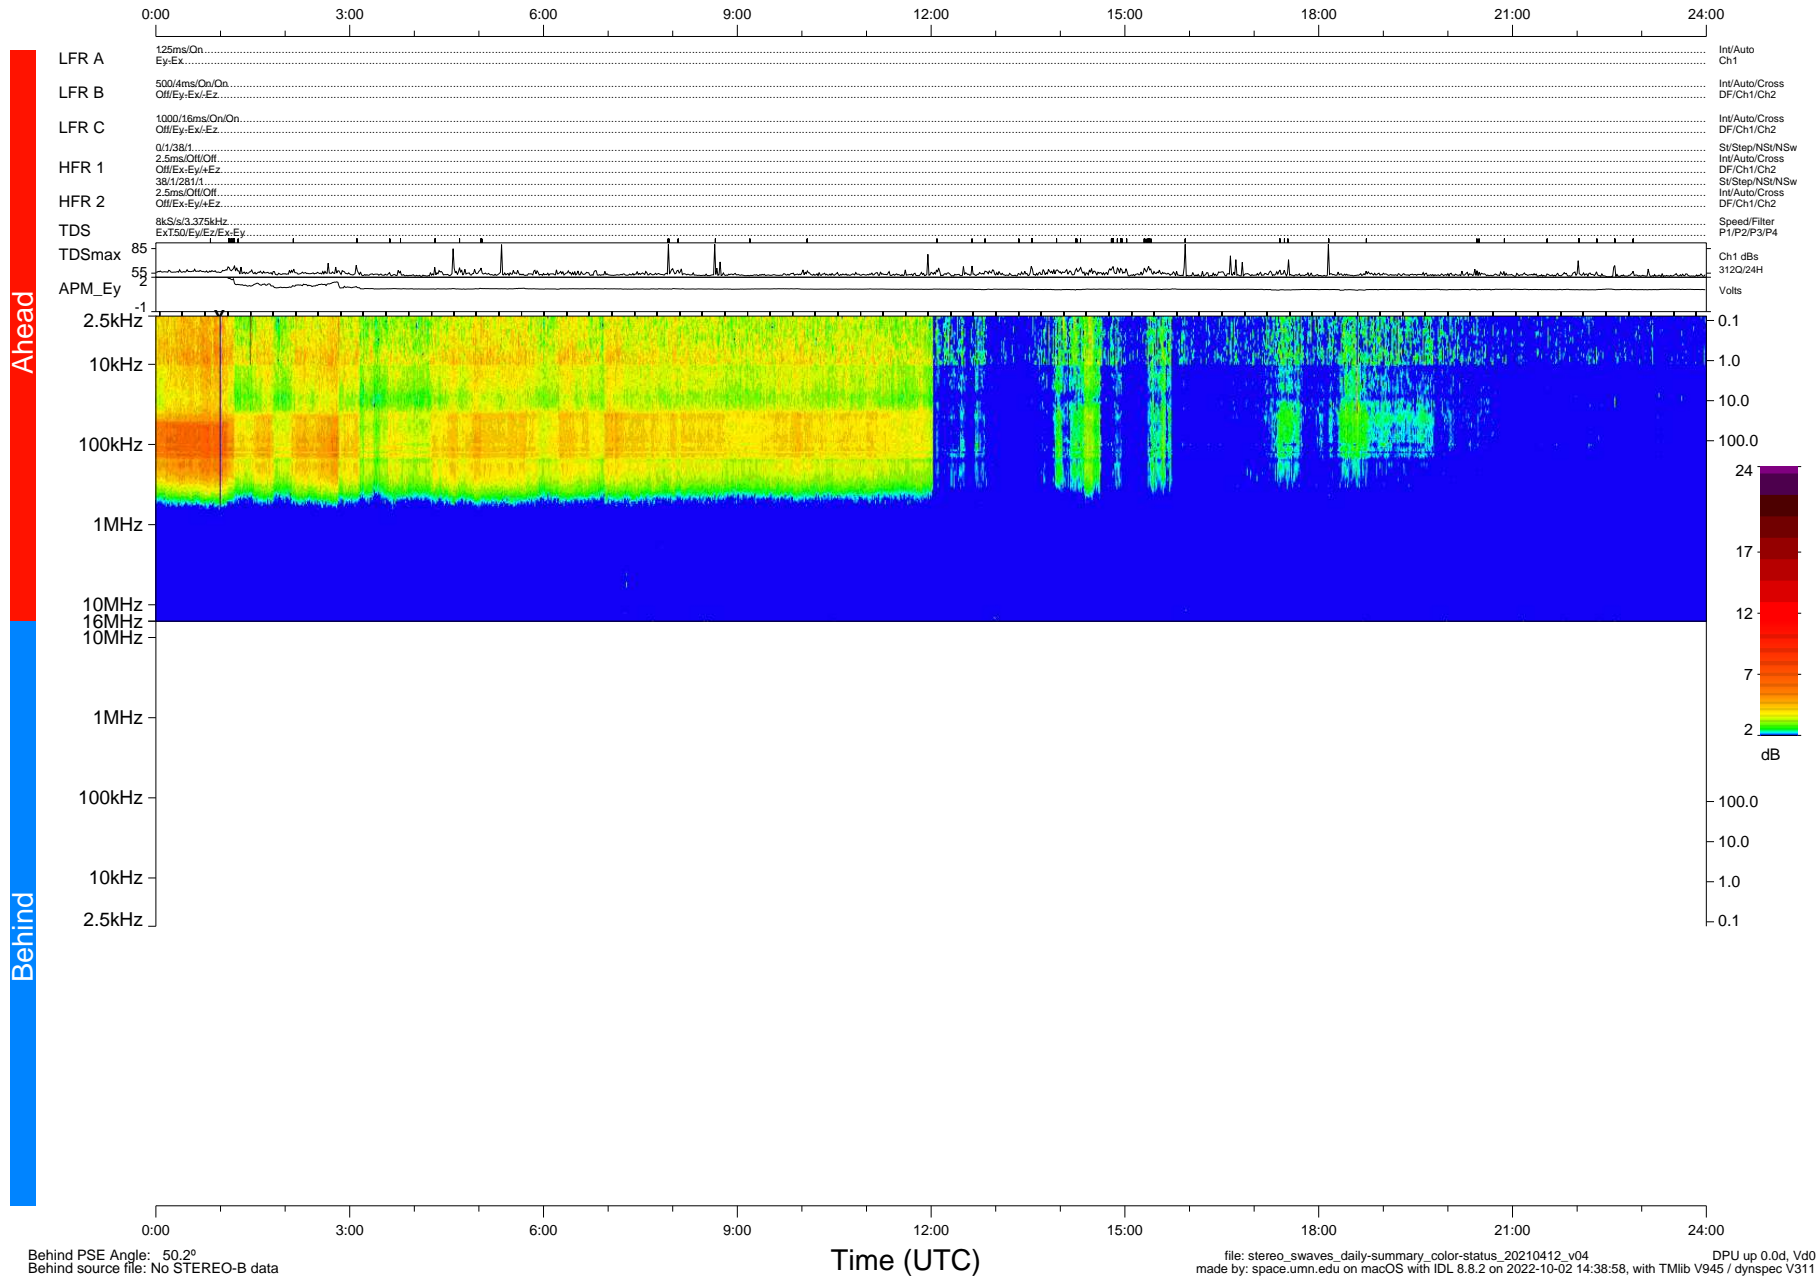

STEREO/WAVES Daily Summary - 12-Apr-2021 (DOY 102)

Ahead source file: swaves_ahead_2021_102_1_06.fin (Recovery: 100.0% HK, 116% Pkts)
 Ahead PSE Angle: -53.8°

DPU up 2105.9d, V412d38

Behind PSE Angle: 50.2°
 Behind source file: No STEREO-B data

file: stereo_swaves_daily-summary_color-status_20210412_v04
 made by: space.umn.edu on macOS with IDL 8.8.2 on 2022-10-02 14:38:58, with Tlib V945 / dynspec V311
 DPU up 0.0d, Vd0