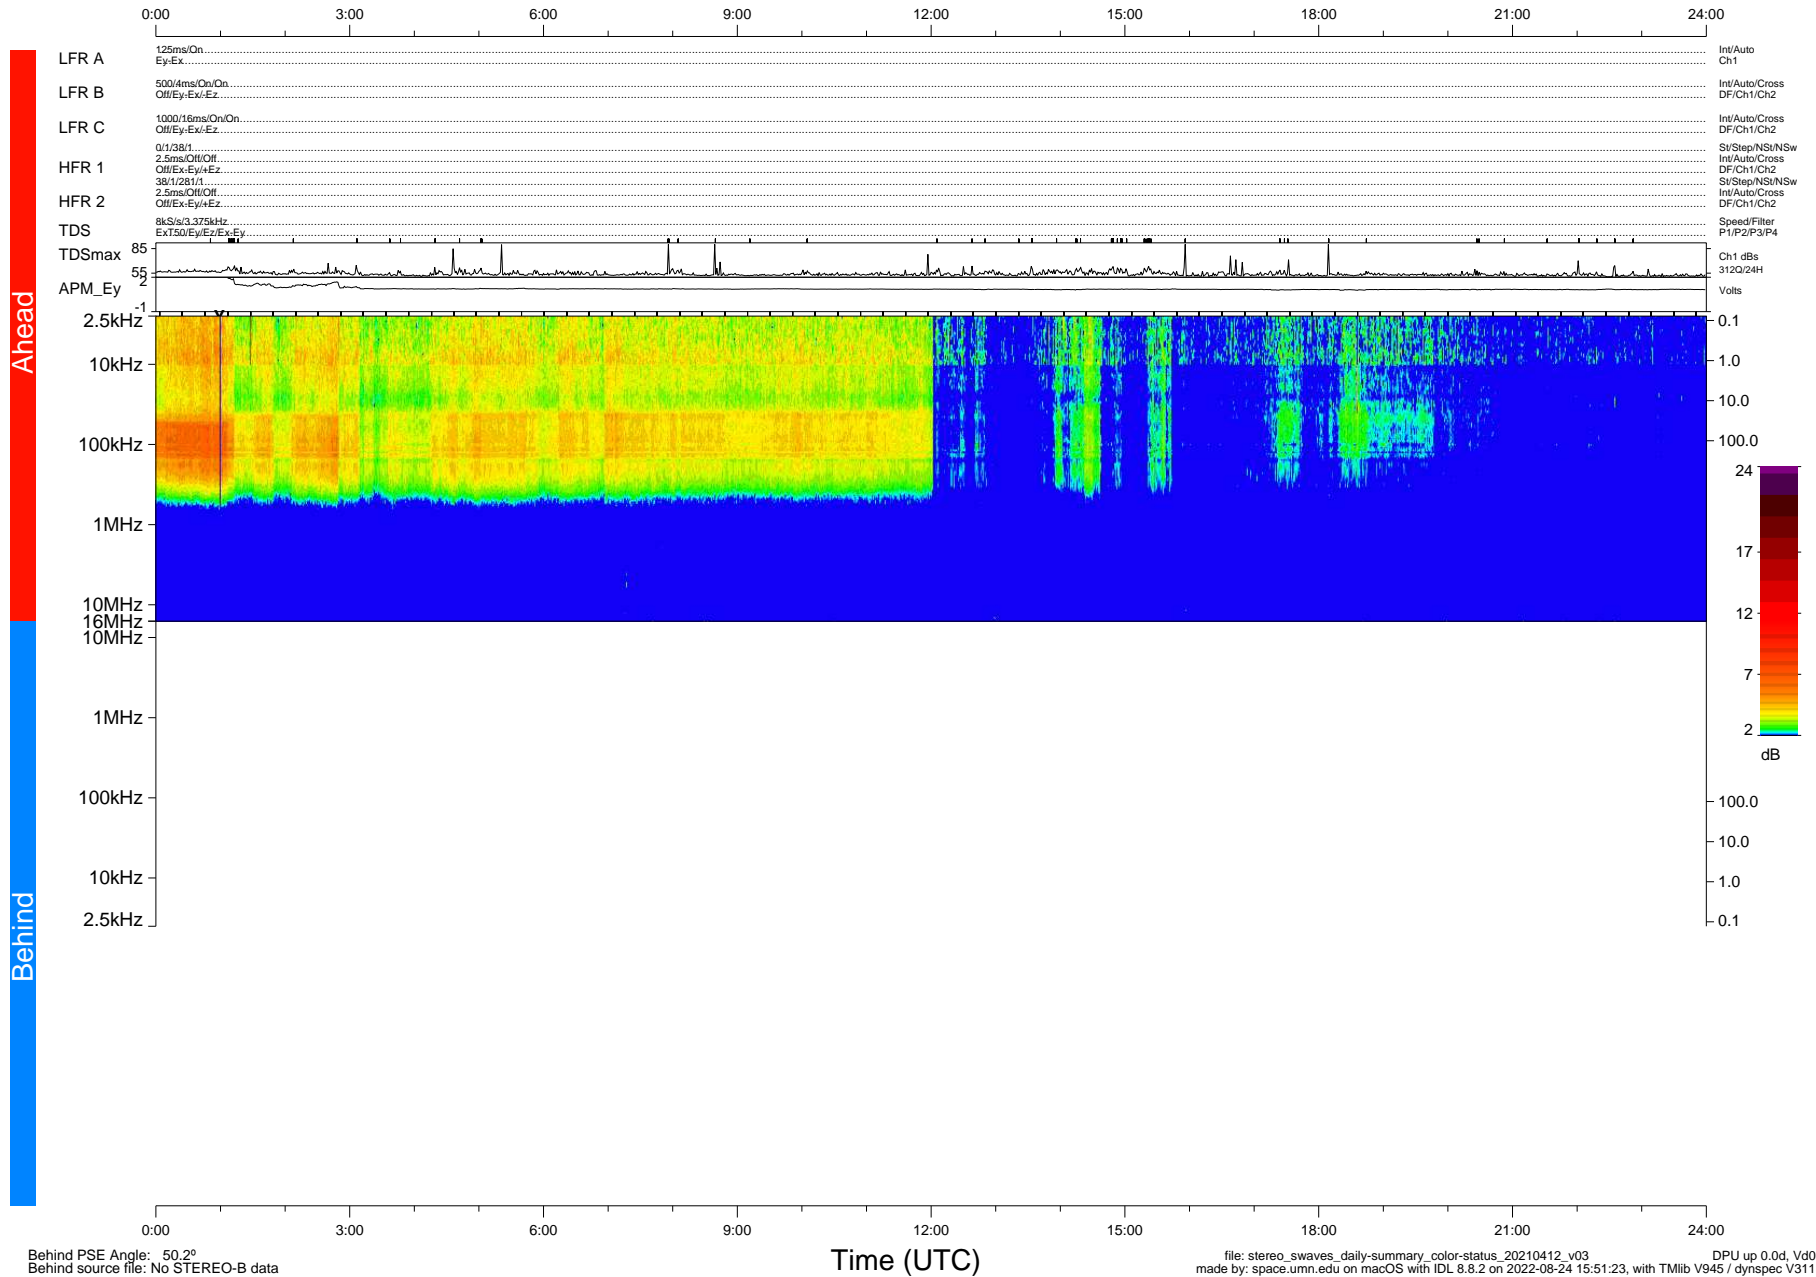

STEREO/WAVES Daily Summary - 12-Apr-2021 (DOY 102)

Ahead source file: swaves_ahead_2021_102_1_06.fin (Recovery: 100.0% HK, 116% Pkts)
 Ahead PSE Angle: -53.8°

DPU up 2105.9d, V412d38

Behind PSE Angle: 50.2°
 Behind source file: No STEREO-B data

file: stereo_swaves_daily-summary_color-status_20210412_v03
 made by: space.umn.edu on macOS with IDL 8.8.2 on 2022-08-24 15:51:23, with Tlib V945 / dynspec V311
 DPU up 0.0d, Vd0