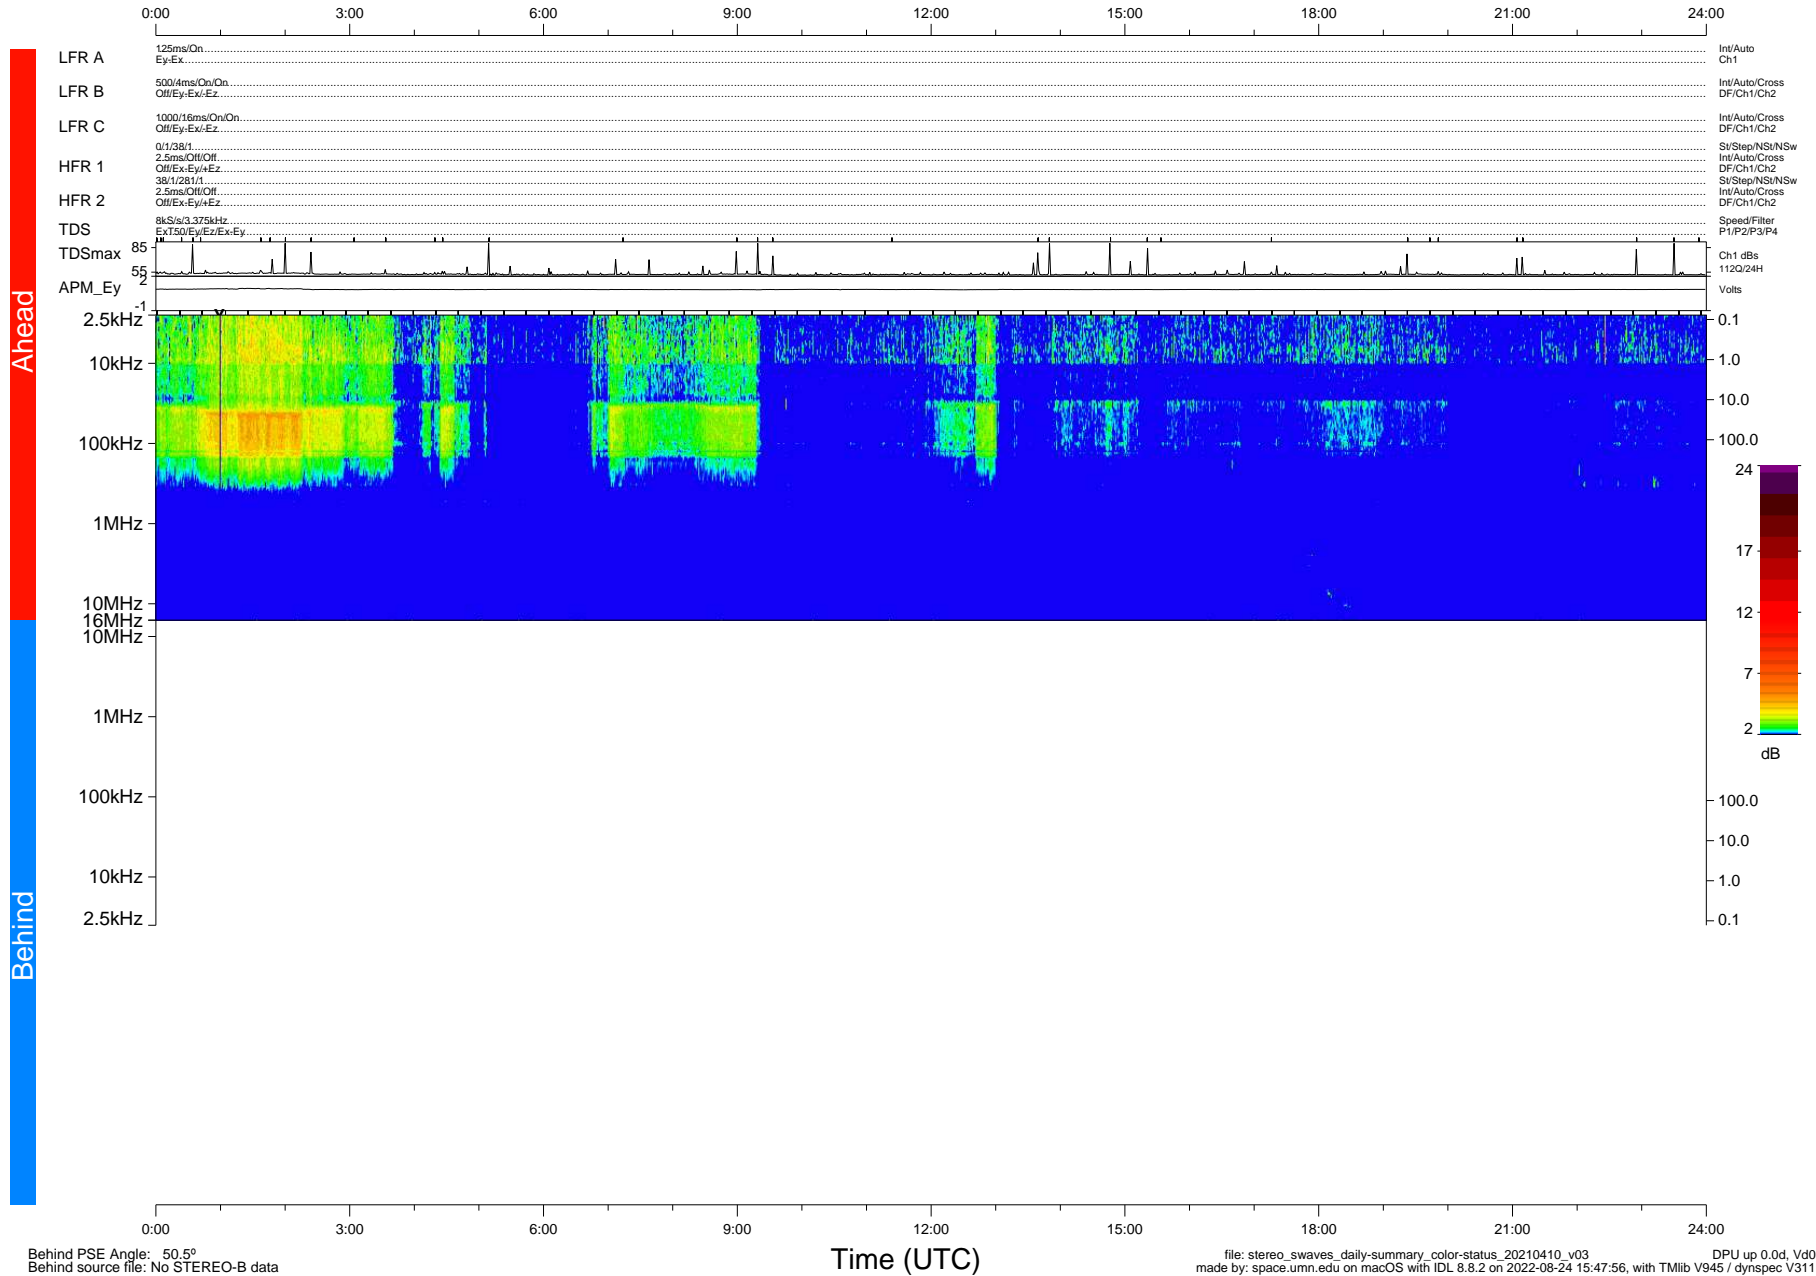

STEREO/WAVES Daily Summary - 10-Apr-2021 (DOY 100)

Ahead source file: swaves_ahead_2021_100_1_05.fin (Recovery: 100.0% HK, 86% Pkts)
 Ahead PSE Angle: -53.9°

DPU up 2103.9d, V412d38

Behind PSE Angle: 50.5°
 Behind source file: No STEREO-B data

Time (UTC)

file: stereo_swaves_daily-summary_color-status_20210410_v03
 made by: space.umn.edu on macOS with IDL 8.8.2 on 2022-08-24 15:47:56, with Tlib V945 / dynspec V311
 DPU up 0.0d, Vd0