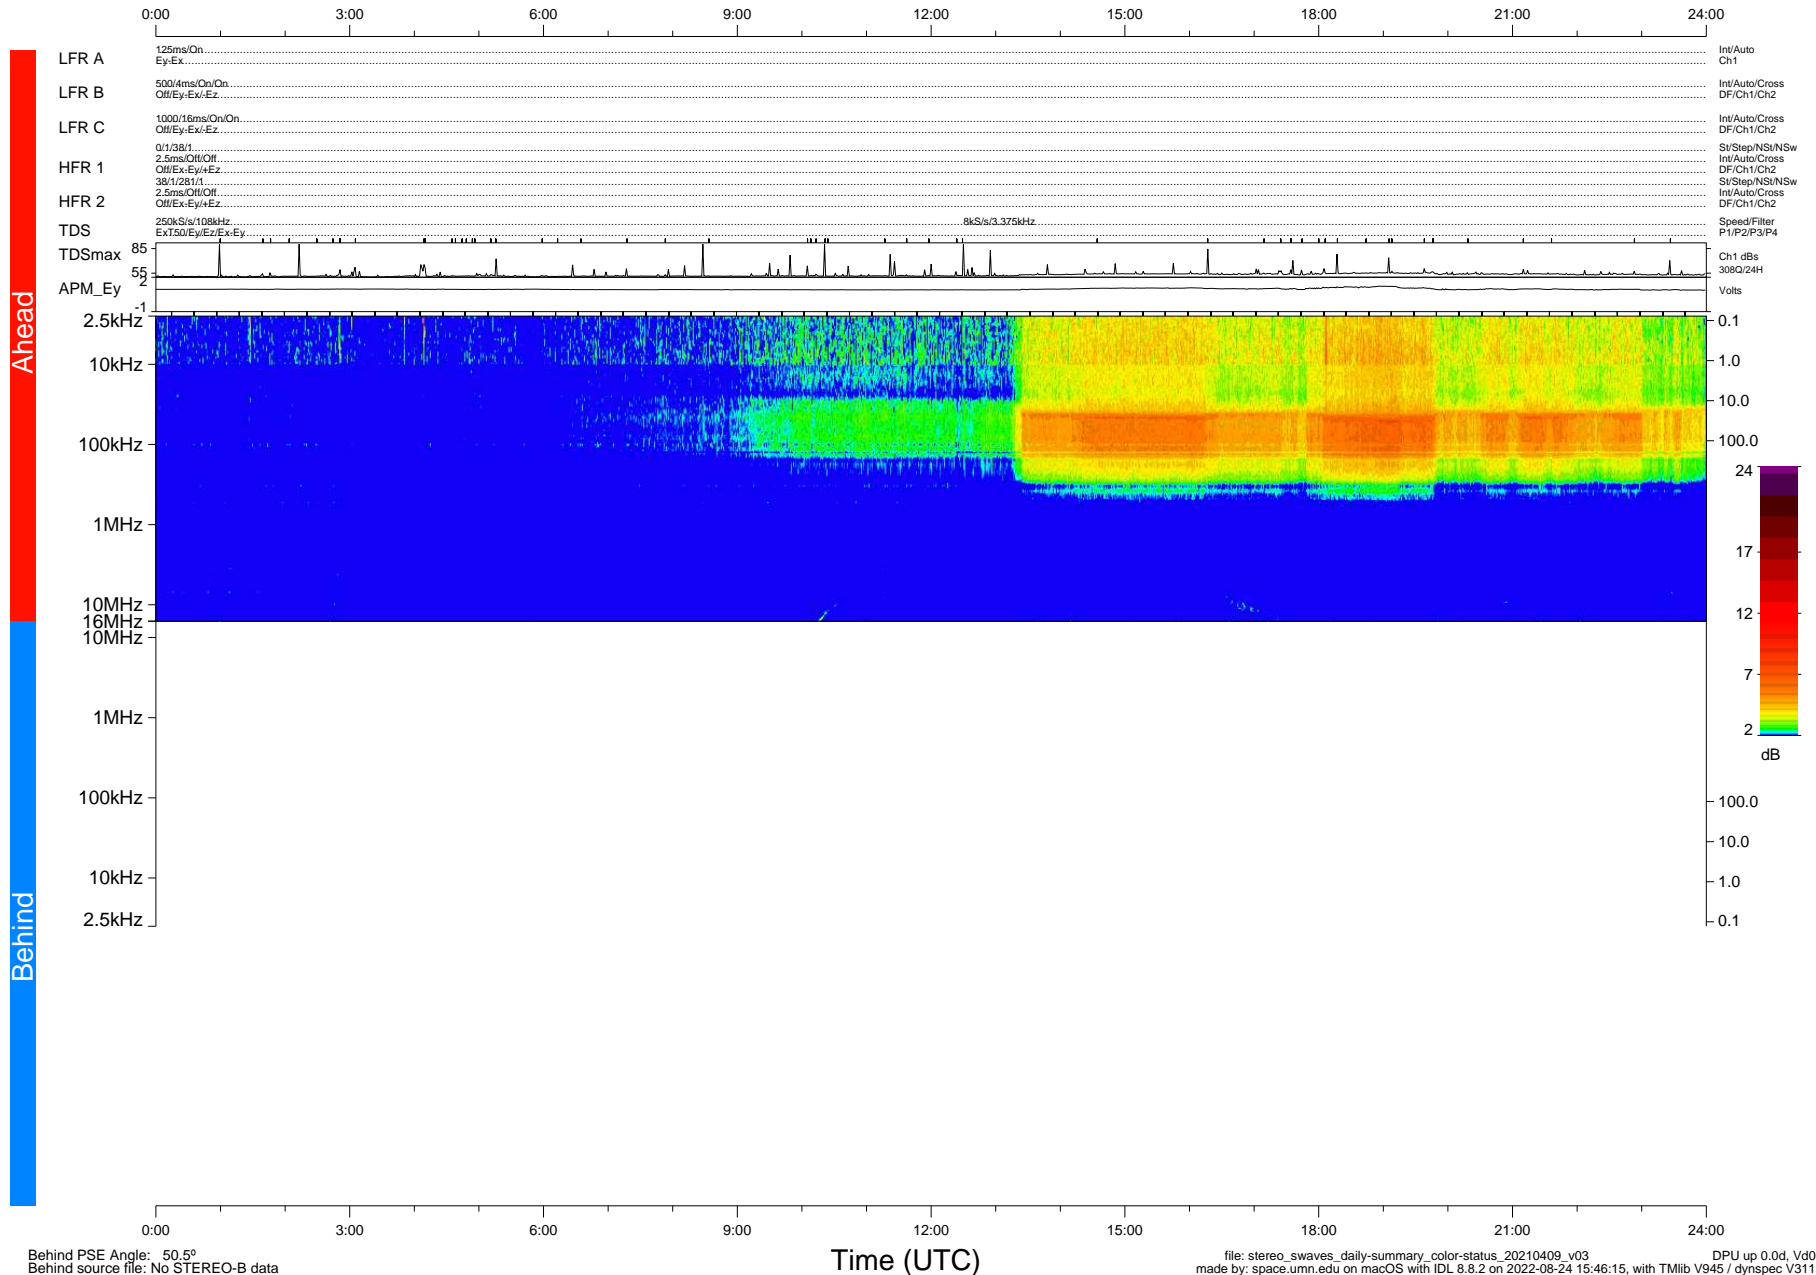

STEREO/WAVES Daily Summary - 09-Apr-2021 (DOY 099)

Ahead source file: swaves_ahead_2021_099_1_05.fin (Recovery: 100.0% HK, 117% Pkts)
 Ahead PSE Angle: -54.0°

DPU up 2102.9d, V412d38

Behind PSE Angle: 50.5°
 Behind source file: No STEREO-B data