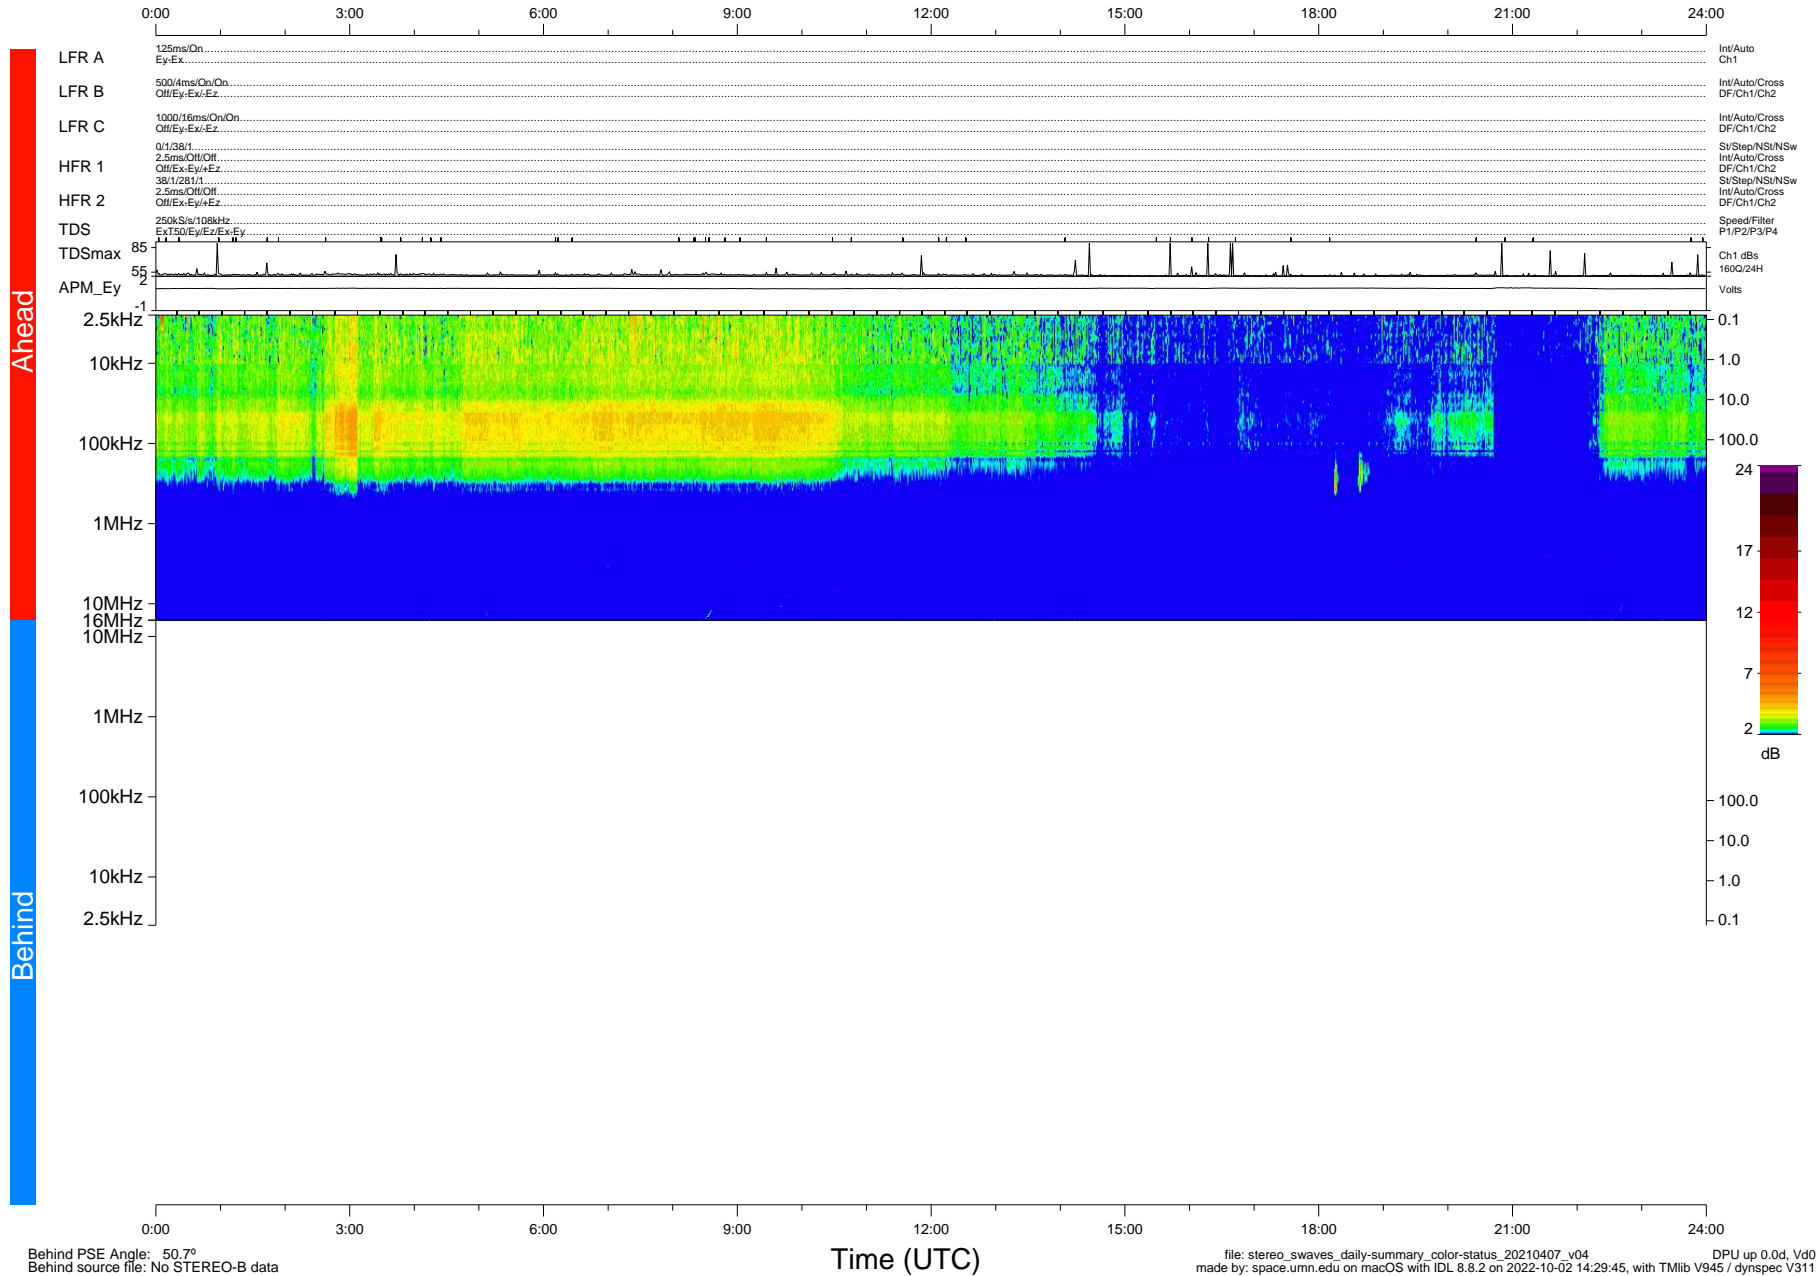

STEREO/WAVES Daily Summary - 07-Apr-2021 (DOY 097)

Ahead source file: swaves_ahead_2021_097_1_05.fin (Recovery: 100.0% HK, 96% Pkts)
 Ahead PSE Angle: -54.1°

DPU up 2100.9d, V412d36

Behind PSE Angle: 50.7°
 Behind source file: No STEREO-B data

Time (UTC)

file: stereo_swaves_daily-summary_color-status_20210407_v04 DPU up 0.0d, Vd0
 made by: space.umn.edu on macOS with IDL 8.8.2 on 2022-10-02 14:29:45, with Tlib V945 / dynspec V311