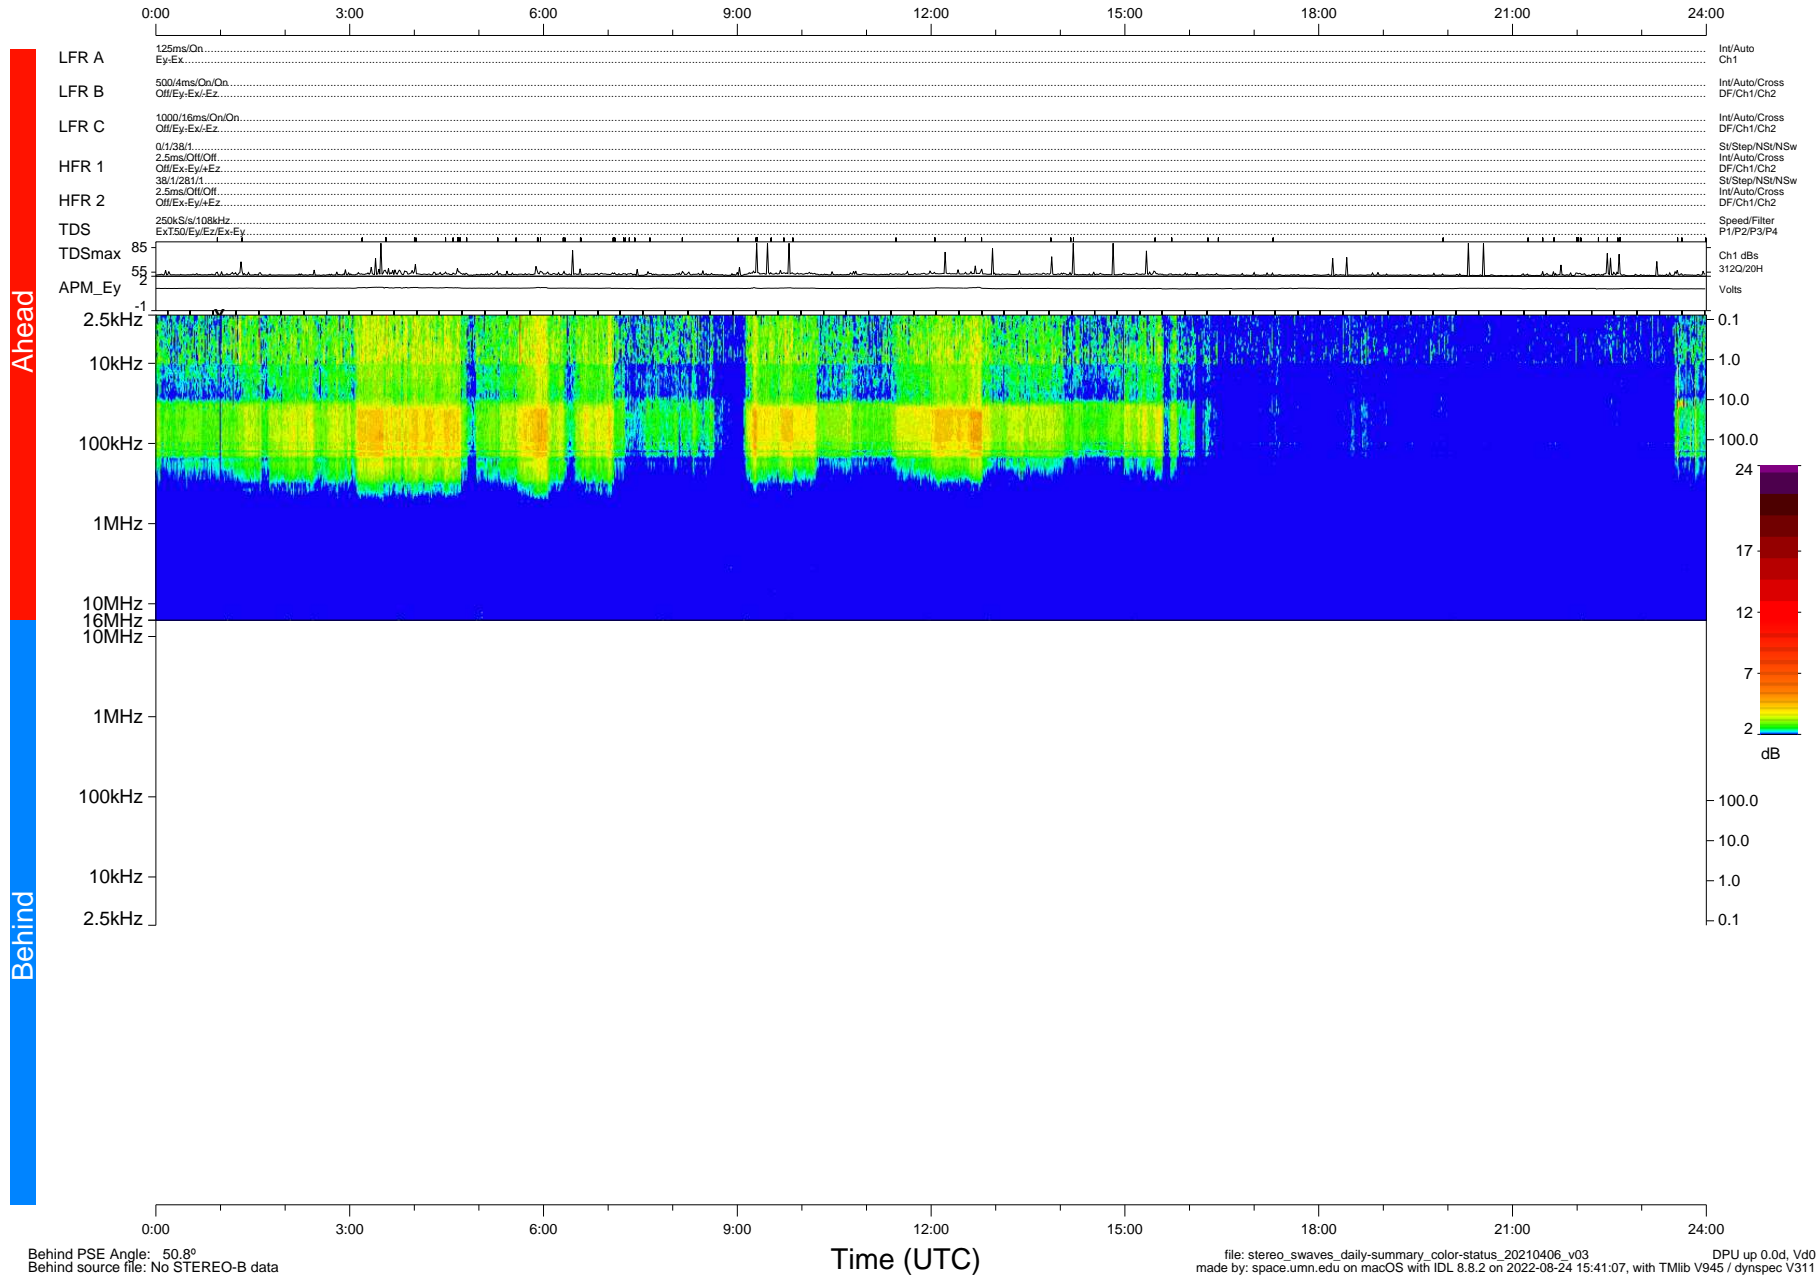

STEREO/WAVES Daily Summary - 06-Apr-2021 (DOY 096)

Ahead source file: swaves_ahead_2021_096_1_05.fin (Recovery: 100.0% HK, 118% Pkts)
 Ahead PSE Angle: -54.1°

DPU up 2099.9d, V412d36

Behind PSE Angle: 50.8°
 Behind source file: No STEREO-B data

Time (UTC)

file: stereo_swaves_daily-summary_color-status_20210406_v03 DPU up 0.0d, Vd0
 made by: space.umn.edu on macOS with IDL 8.8.2 on 2022-08-24 15:41:07, with Tlib V945 / dynspec V311