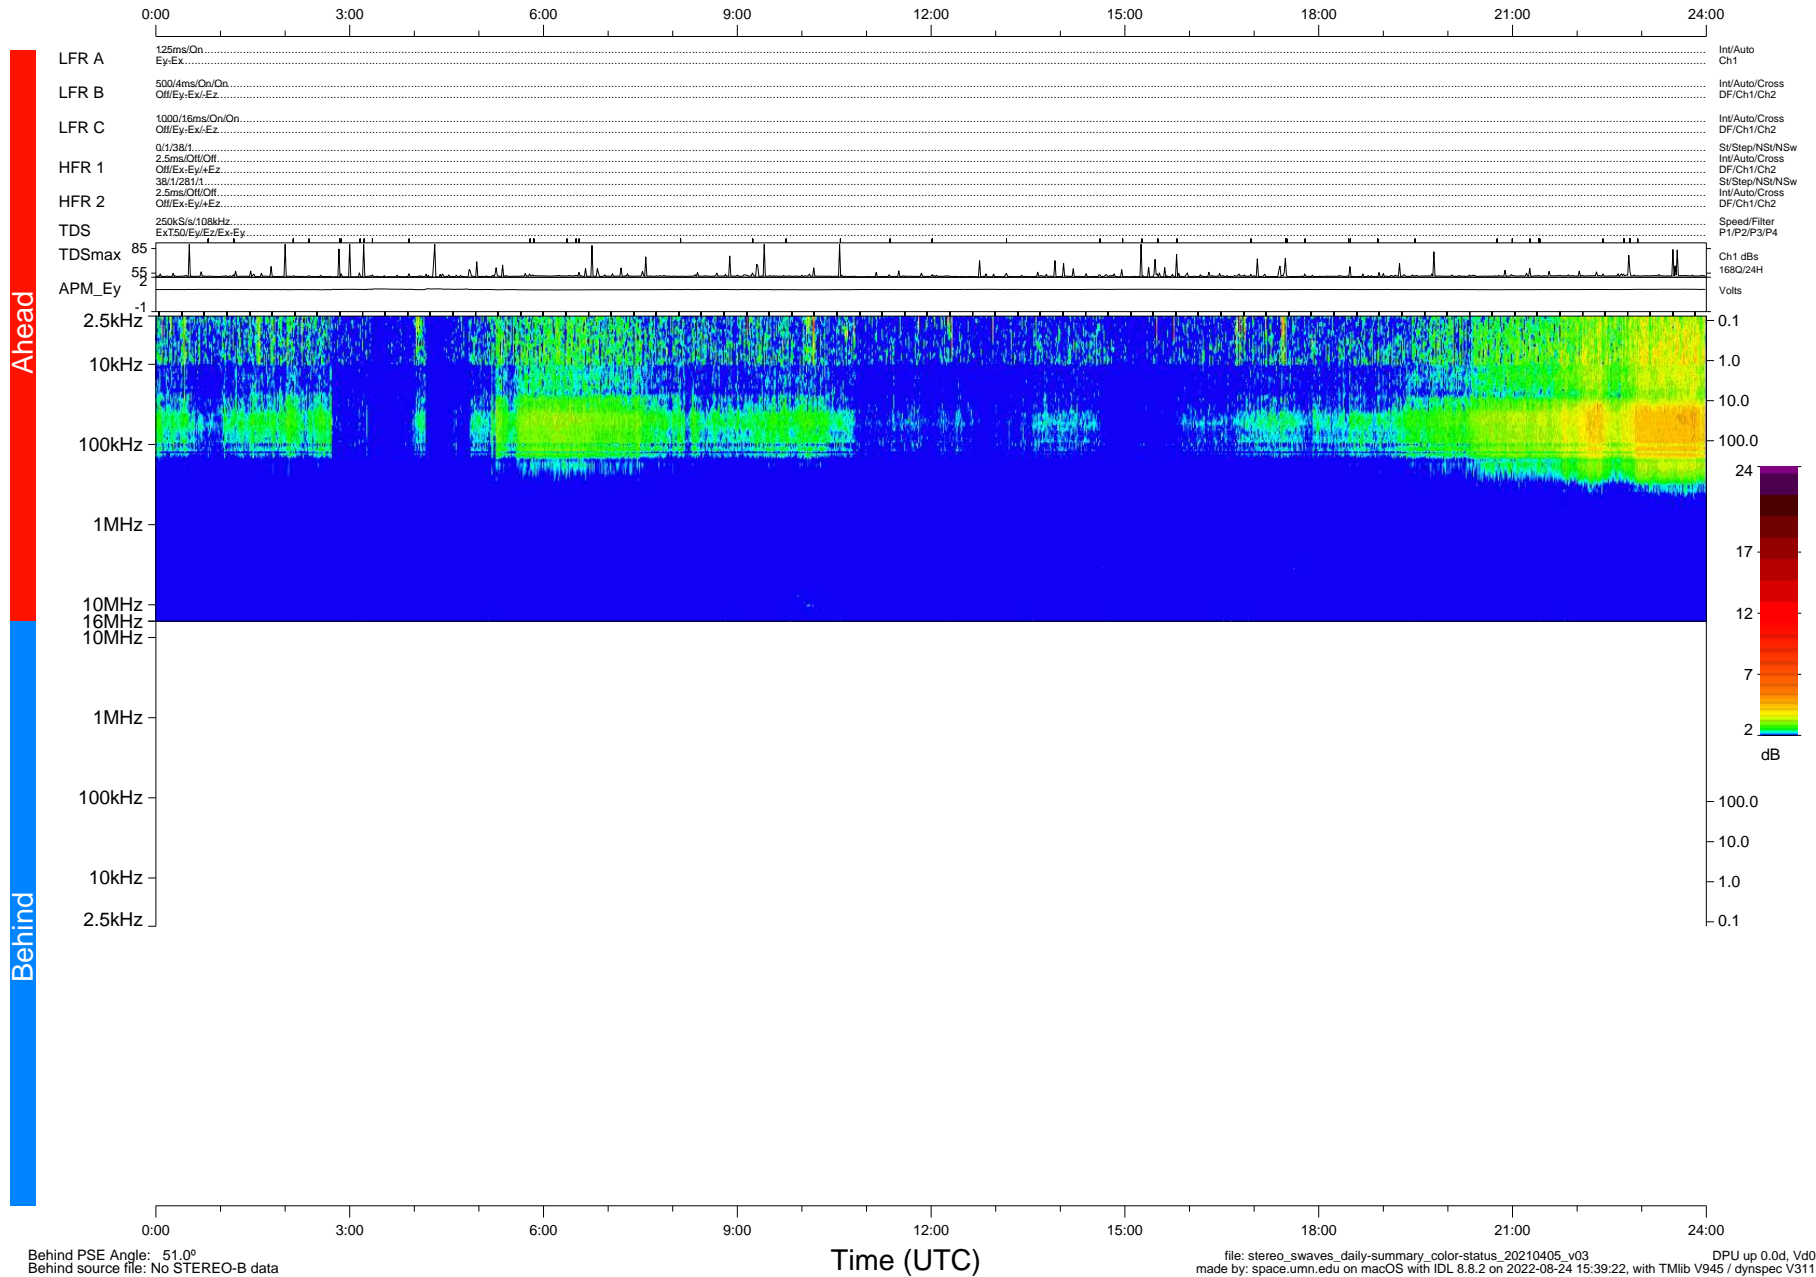

STEREO/WAVES Daily Summary - 05-Apr-2021 (DOY 095)

Ahead source file: swaves_ahead_2021_095_1_05.fin (Recovery: 100.0% HK, 97% PKts)
 Ahead PSE Angle: -54.2°

DPU up 2098.9d, V412d36

Behind PSE Angle: 51.0°
 Behind source file: No STEREO-B data

Time (UTC)

file: stereo_swaves_daily-summary_color-status_20210405_v03
 made by: space.umn.edu on macOS with IDL 8.8.2 on 2022-08-24 15:39:22, with Tlib V945 / dynspec V311
 DPU up 0.0d, V40