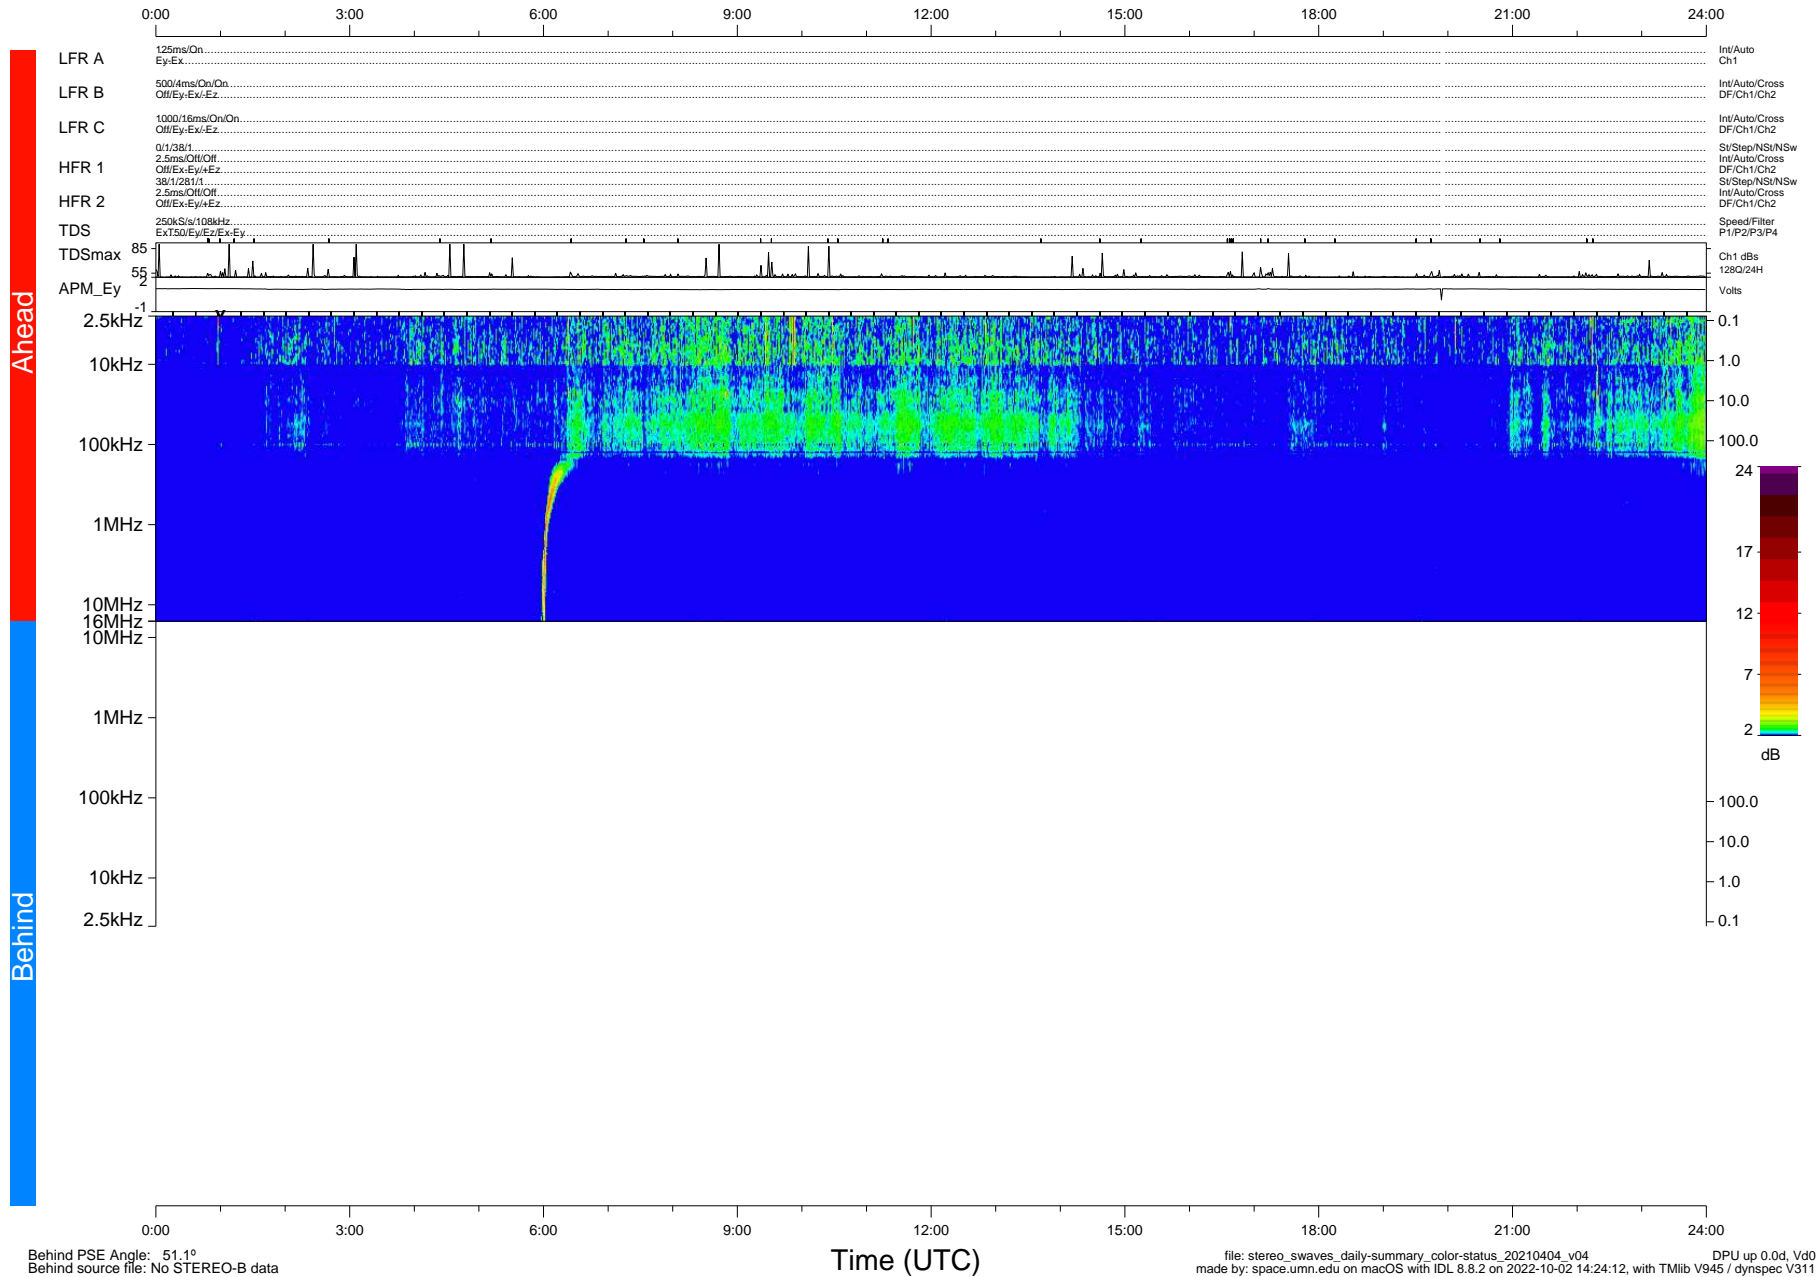

STEREO/WAVES Daily Summary - 04-Apr-2021 (DOY 094)

Ahead source file: swaves_ahead_2021_094_1_05.fin (Recovery: 100.1% HK, 91% Pkts)
 Ahead PSE Angle: -54.2°

DPU up 2097.9d, V412d36

Behind PSE Angle: 51.1°
 Behind source file: No STEREO-B data

file: stereo_swaves_daily-summary_color-status_20210404_v04
 made by: space.umn.edu on macOS with IDL 8.8.2 on 2022-10-02 14:24:12, with Tlib V945 / dynspec V311
 DPU up 0.0d, Vd0