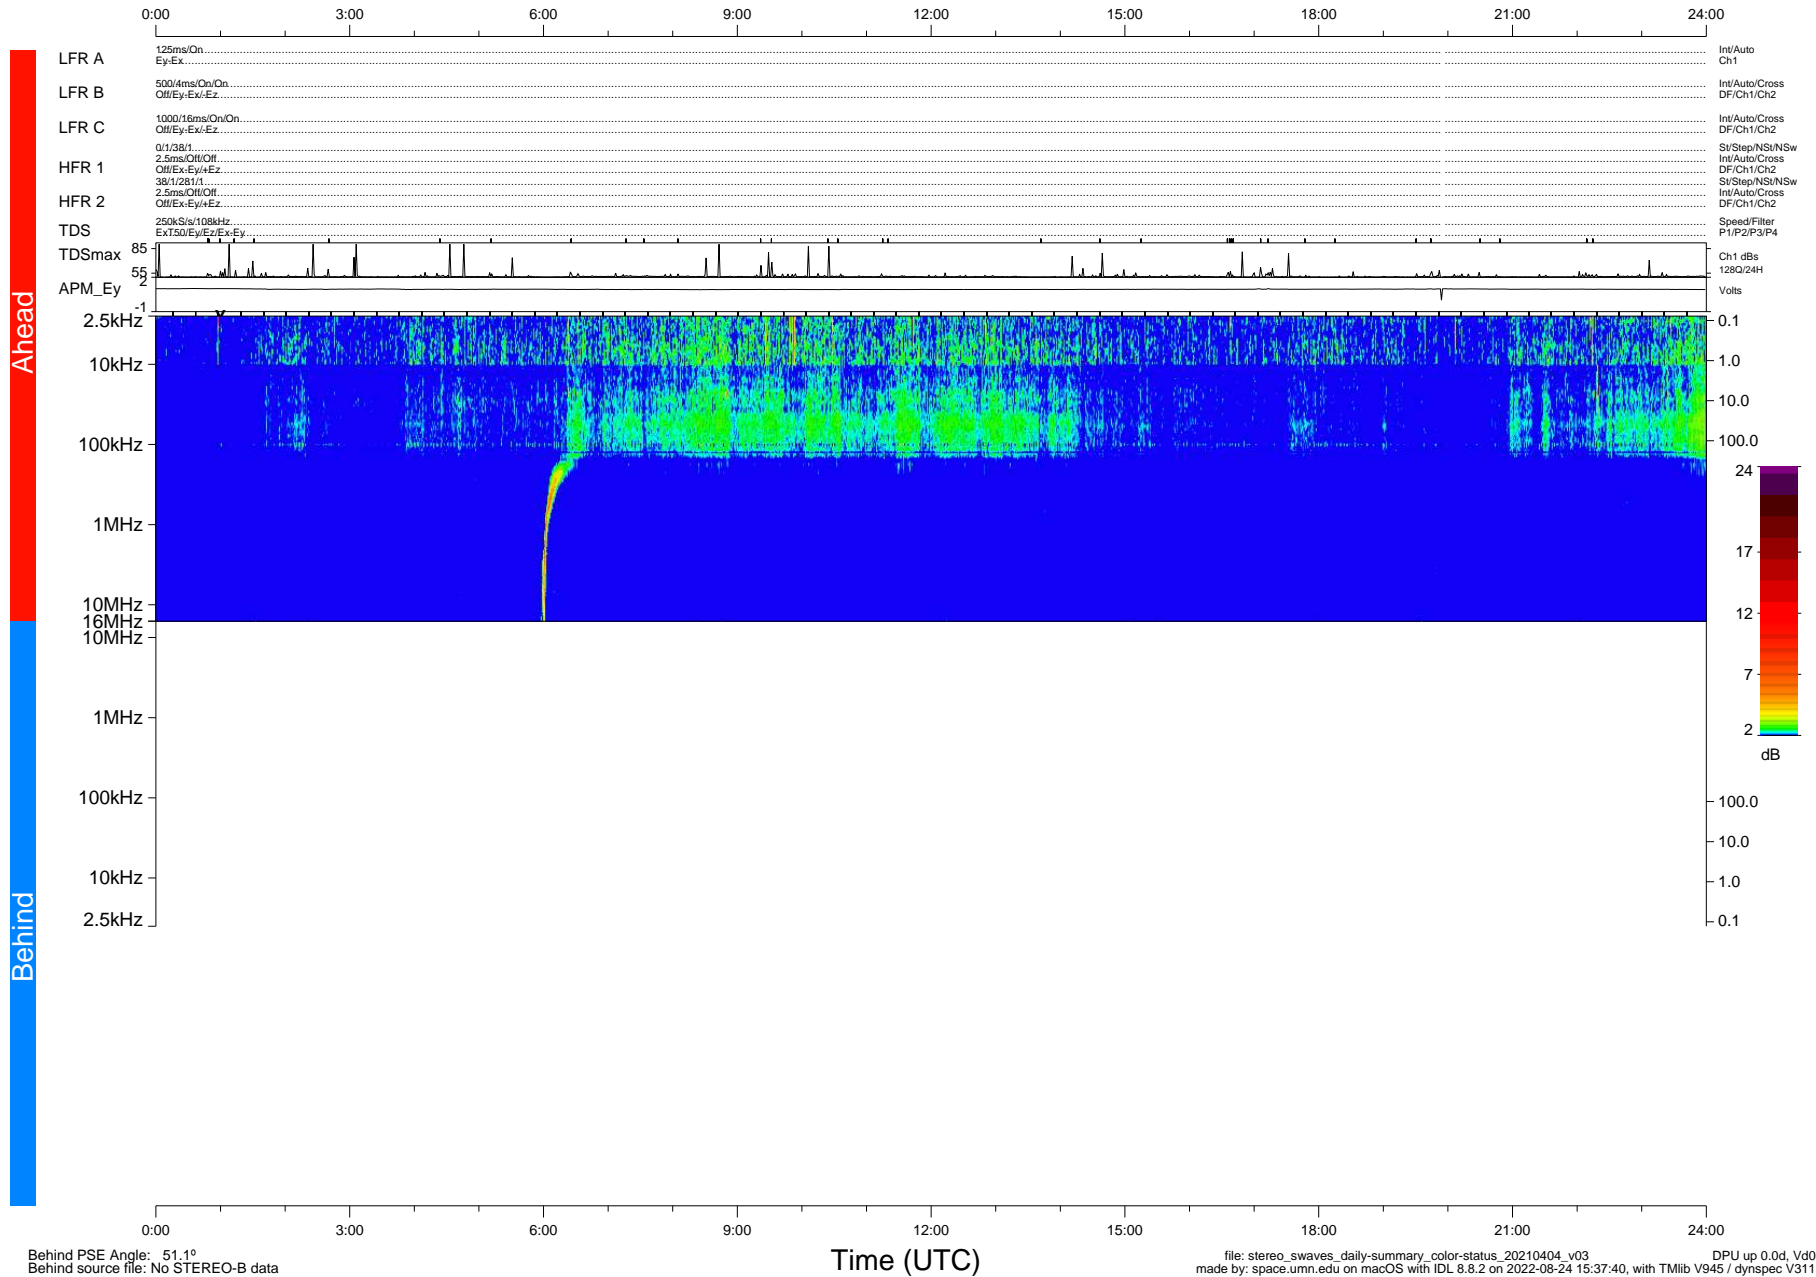

STEREO/WAVES Daily Summary - 04-Apr-2021 (DOY 094)

Ahead source file: swaves_ahead_2021_094_1_05.fin (Recovery: 100.1% HK, 91% Pkts)
 Ahead PSE Angle: -54.2°

DPU up 2097.9d, V412d36

Behind PSE Angle: 51.1°
 Behind source file: No STEREO-B data

Time (UTC)

file: stereo_swaves_daily-summary_color-status_20210404_v03
 made by: space.umn.edu on macOS with IDL 8.8.2 on 2022-08-24 15:37:40, with Tlib V945 / dynspec V311
 DPU up 0.0d, Vd0