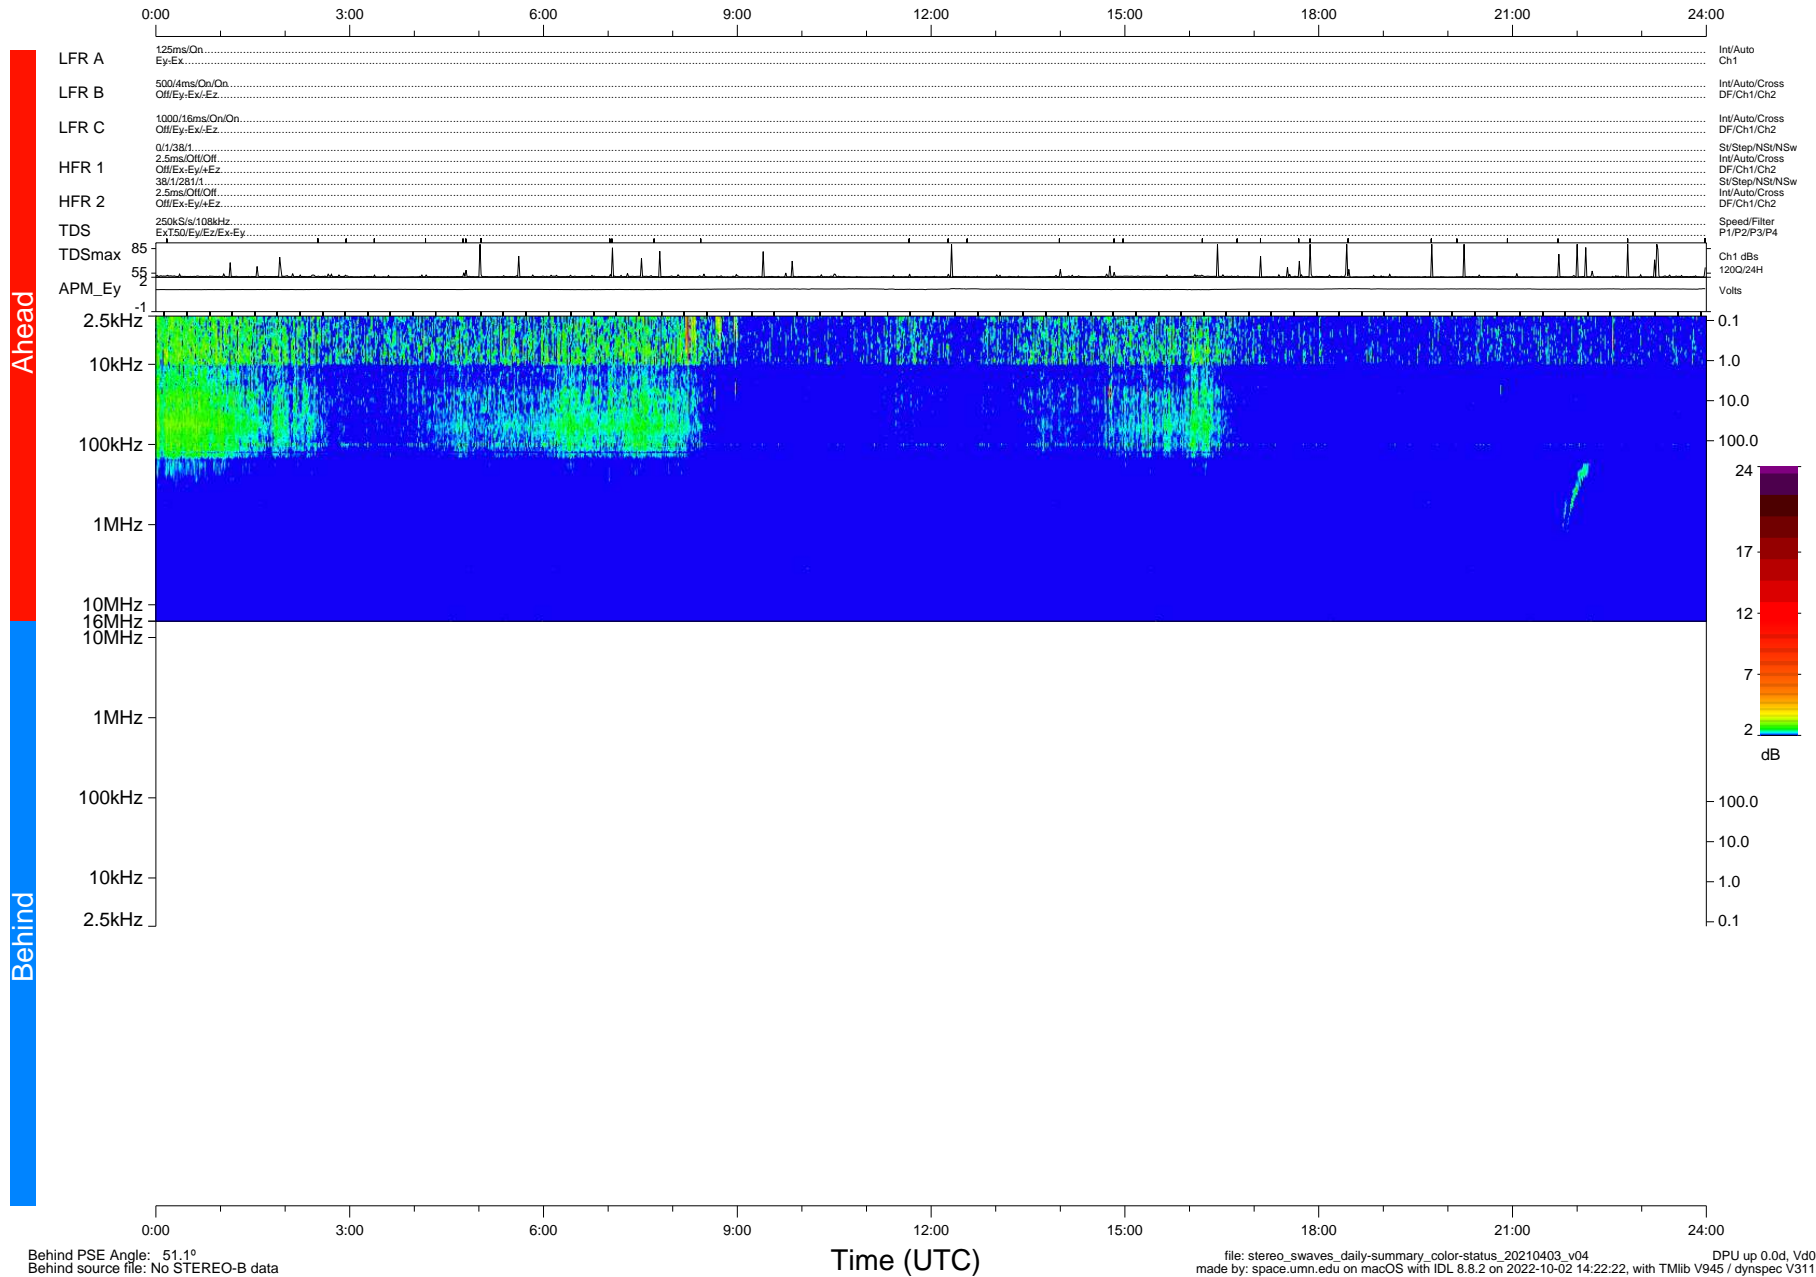

STEREO/WAVES Daily Summary - 03-Apr-2021 (DOY 093)

Ahead source file: swaves_ahead_2021_093_1_05.fin (Recovery: 100.0% HK, 90% Pkts)
 Ahead PSE Angle: -54.3°

DPU up 2096.9d, V412d36

Behind PSE Angle: 51.1°
 Behind source file: No STEREO-B data

file: stereo_swaves_daily-summary_color-status_20210403_v04
 made by: space.umn.edu on macOS with IDL 8.8.2 on 2022-10-02 14:22:22, with Tlib V945 / dynspec V311
 DPU up 0.0d, Vd0