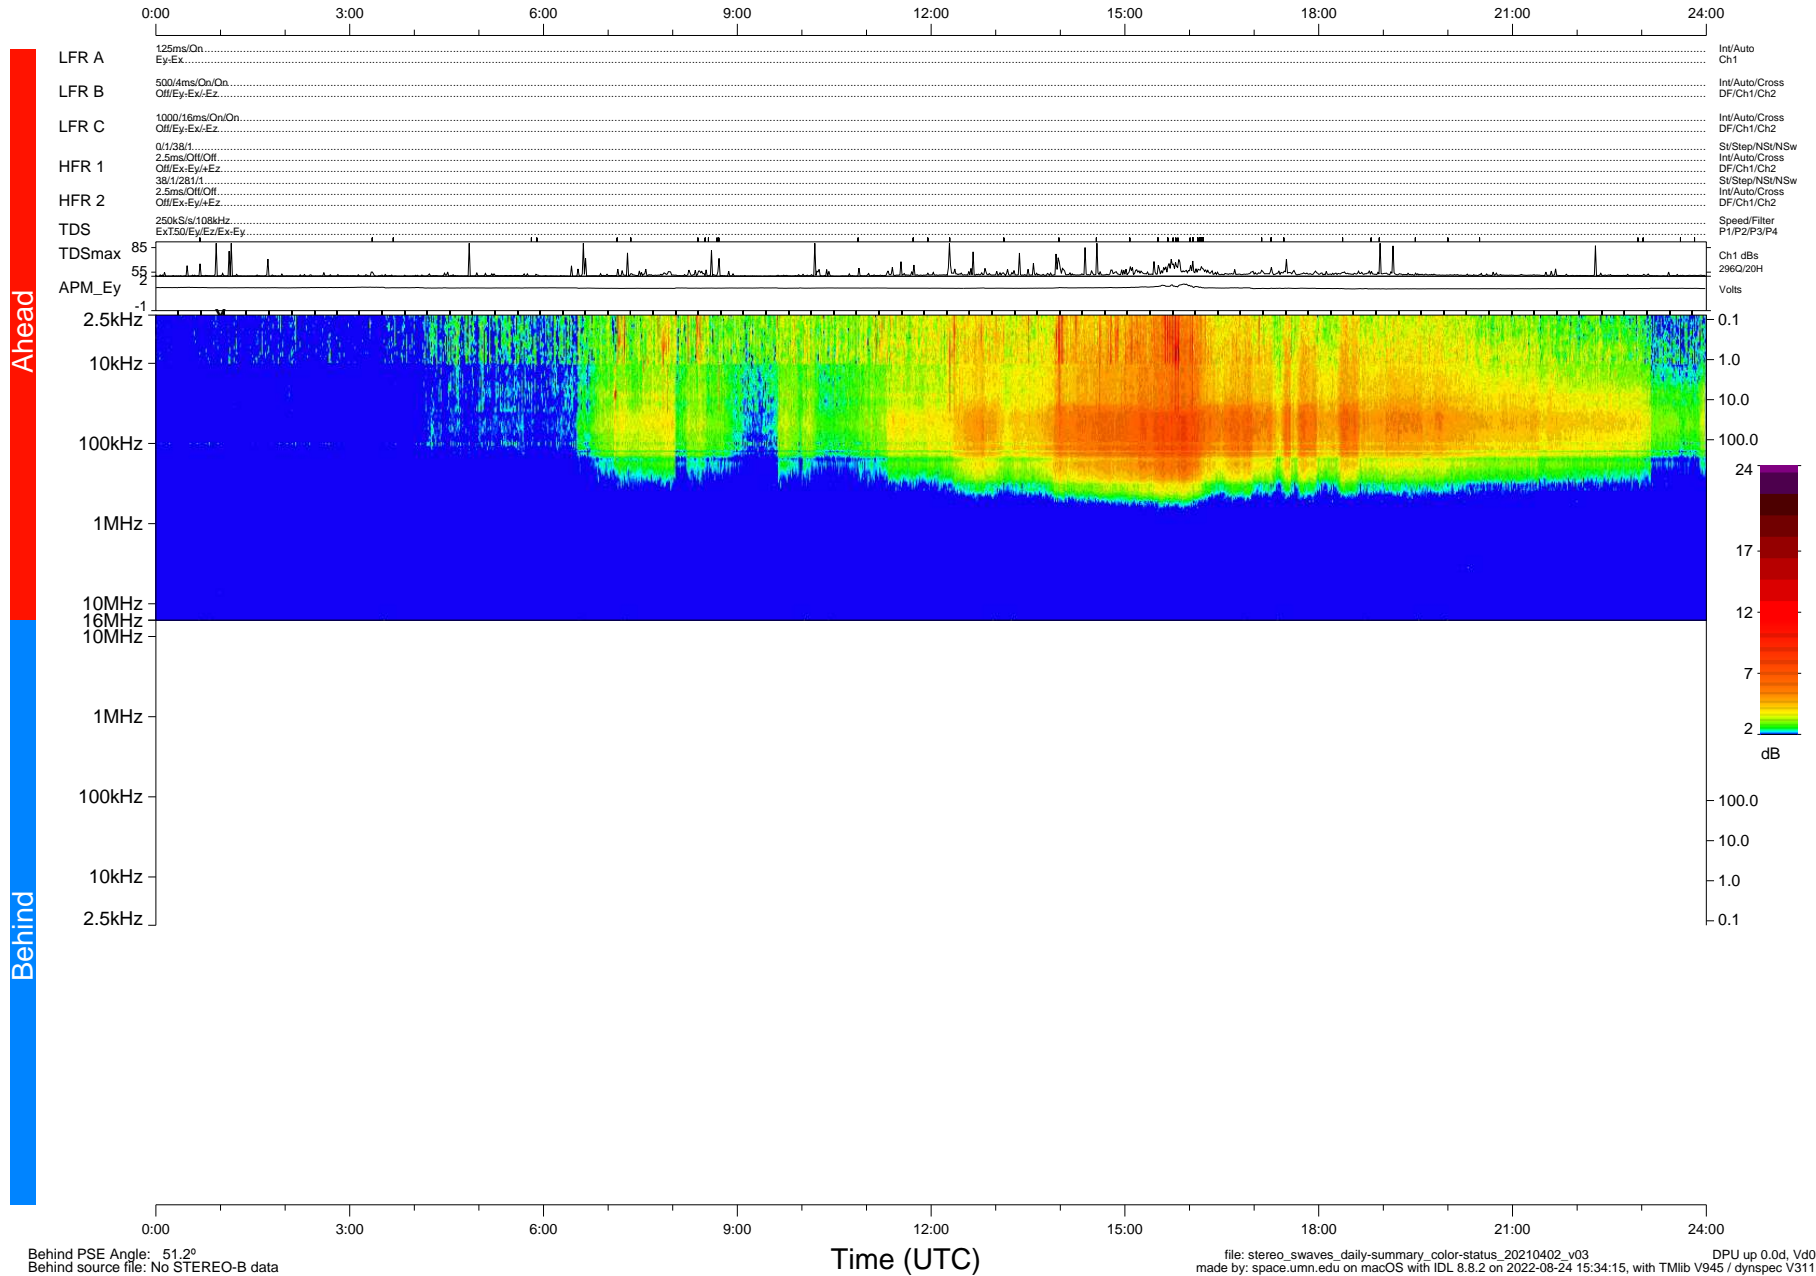

STEREO/WAVES Daily Summary - 02-Apr-2021 (DOY 092)

Ahead source file: swaves_ahead_2021_092_1_05.fin (Recovery: 100.0% HK, 115% Pkts)
 Ahead PSE Angle: -54.4°

DPU up 2095.9d, V412d36

Behind PSE Angle: 51.2°
 Behind source file: No STEREO-B data

Time (UTC)

file: stereo_swaves_daily-summary_color-status_20210402_v03
 made by: space.umn.edu on macOS with IDL 8.8.2 on 2022-08-24 15:34:15, with Tlib V945 / dynspec V311
 DPU up 0.0d, Vd0